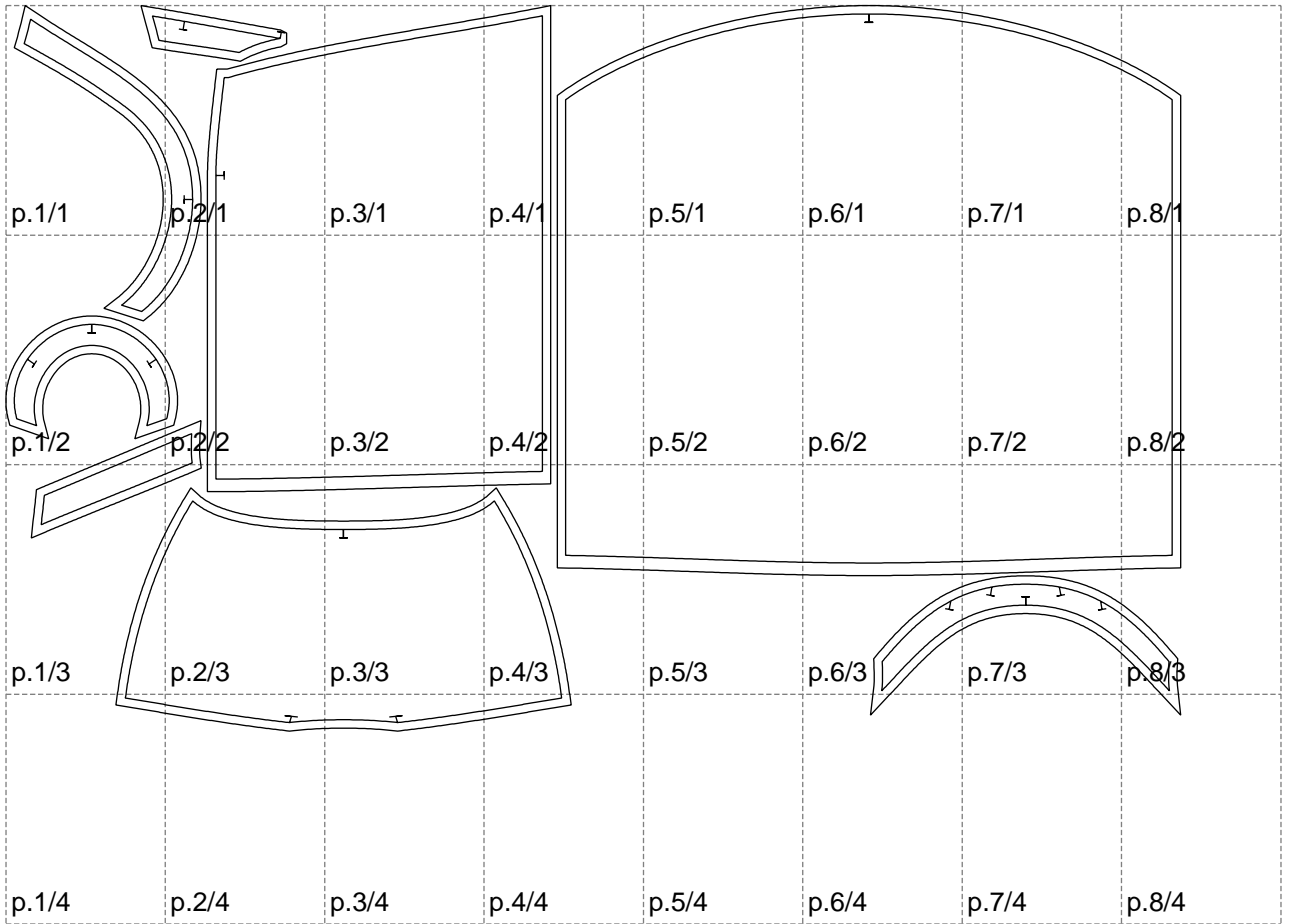

Not for print

Paper size: A4, size:1399.00 x863.88 mm

# Example

size:1499.00 x1198.69 mm

Maneken =1 ver.0

rz\_1=170

rz\_16=92

rz\_17=78.8

rz\_18=71.8

rz\_19=100

rz\_20=98.1

---

. . . . .  
. . . . .  
. . . . .