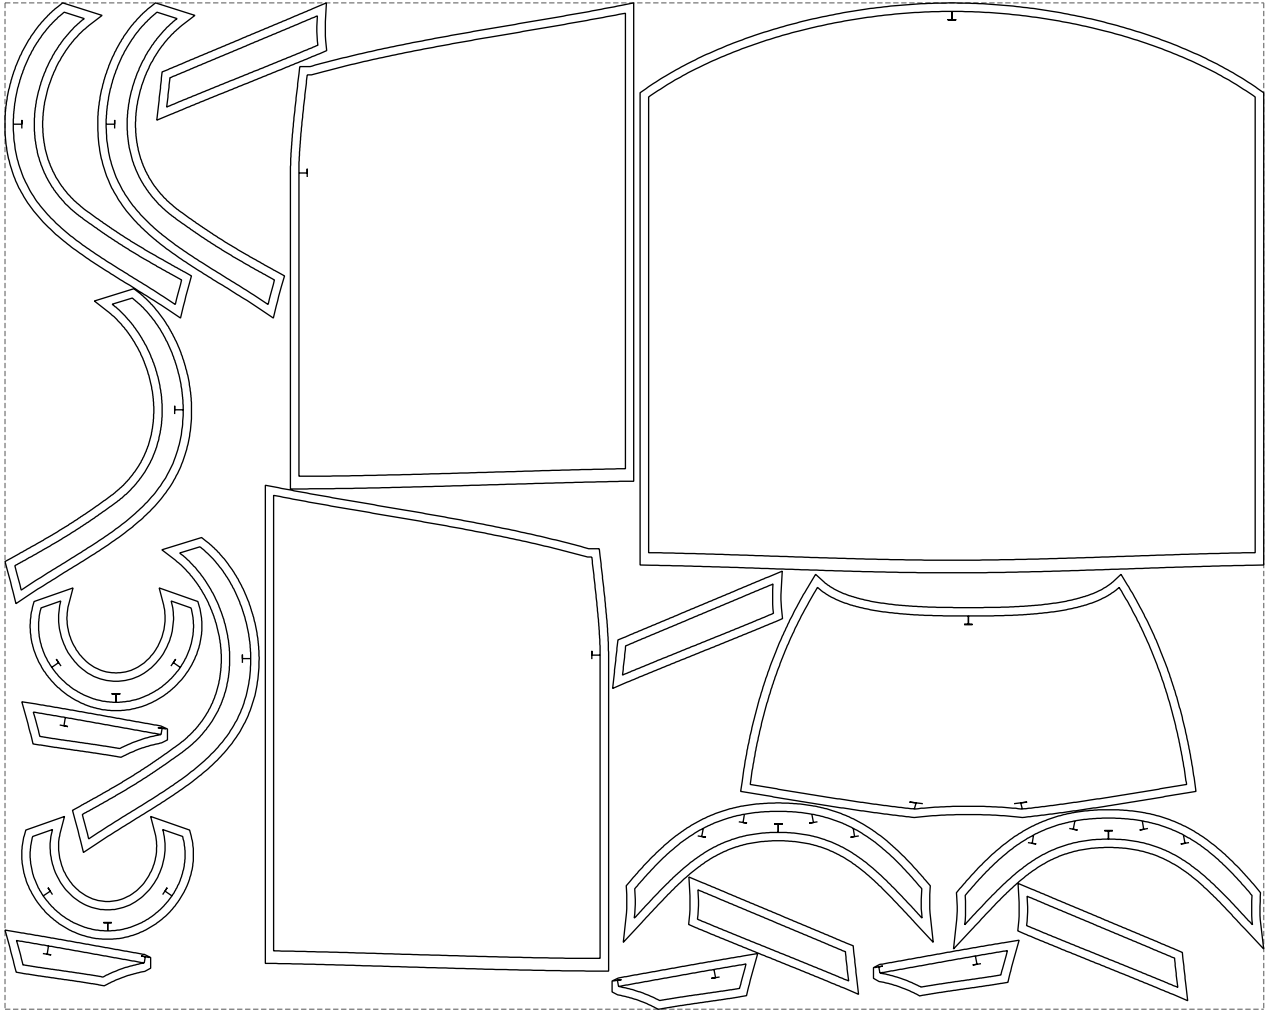

Not for print

Paper size: A4, size:1399.00 x863.88 mm

# Example

size:1499.00 x1198.69 mm

Maneken =1 ver.0

rz\_1=170

rz\_16=92

rz\_17=78.8

rz\_18=71.8

rz\_19=100

rz\_20=98.1

---

. . . . .  
. . . . .  
. . . . .