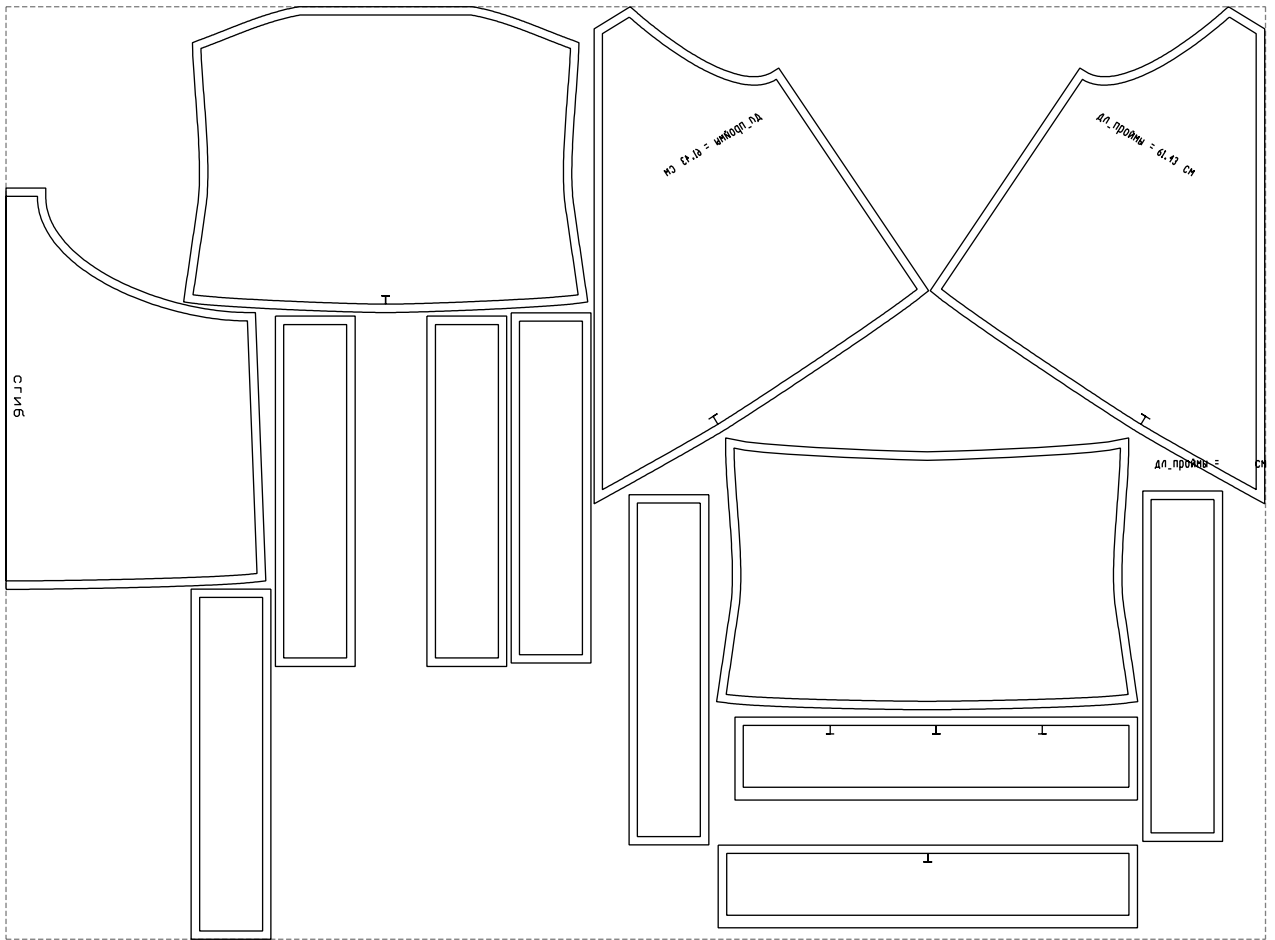

Not for print

Paper size: A4, size:1378.78 x694.12 mm

# Example

size:1500.04 x1110.92 mm

Maneken =1 ver.0

rz\_1=170

rz\_16=100

rz\_17=85.4

rz\_18=80.2

rz\_19=108

rz\_20=105.4

---

. . . . .  
. . . . .  
. . . . .