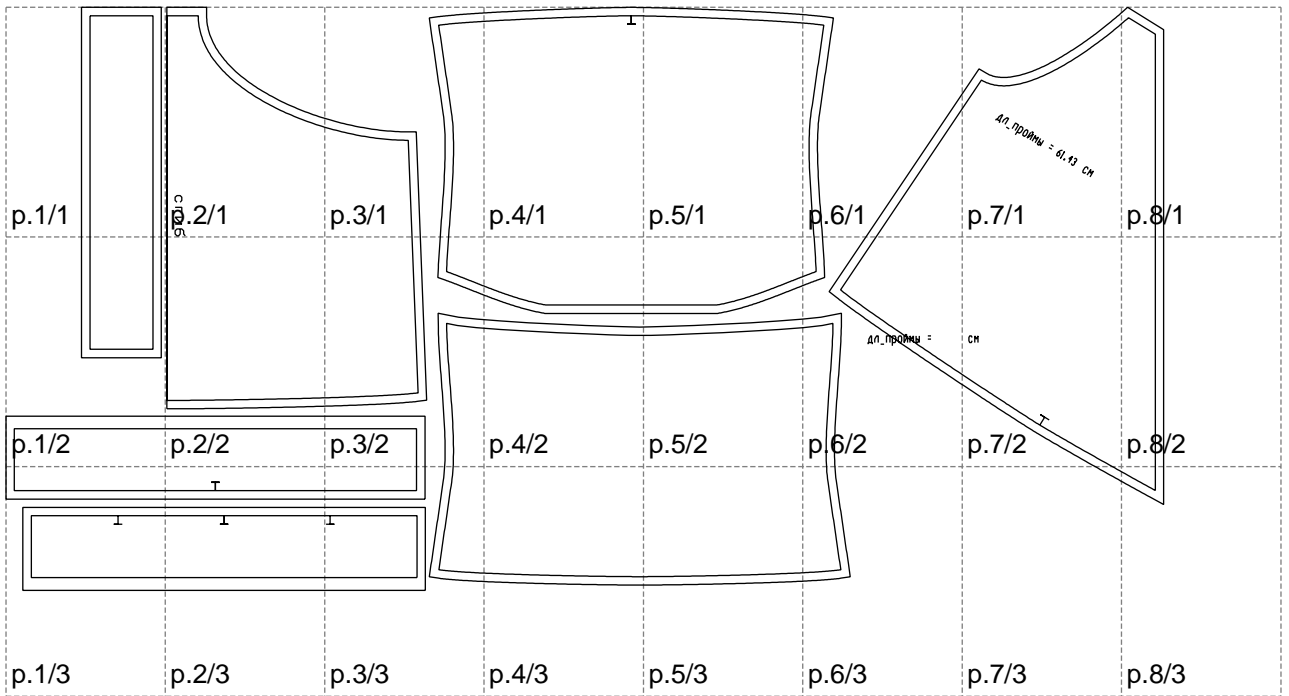

Not for print

Paper size: A4, size:1378.78 x694.12 mm

# Example

size:1500.04 x1110.92 mm

Maneken =1 ver.0

rz\_1=170

rz\_16=100

rz\_17=85.4

rz\_18=80.2

rz\_19=108

rz\_20=105.4

---

. . . . .  
. . . . .  
. . . . .