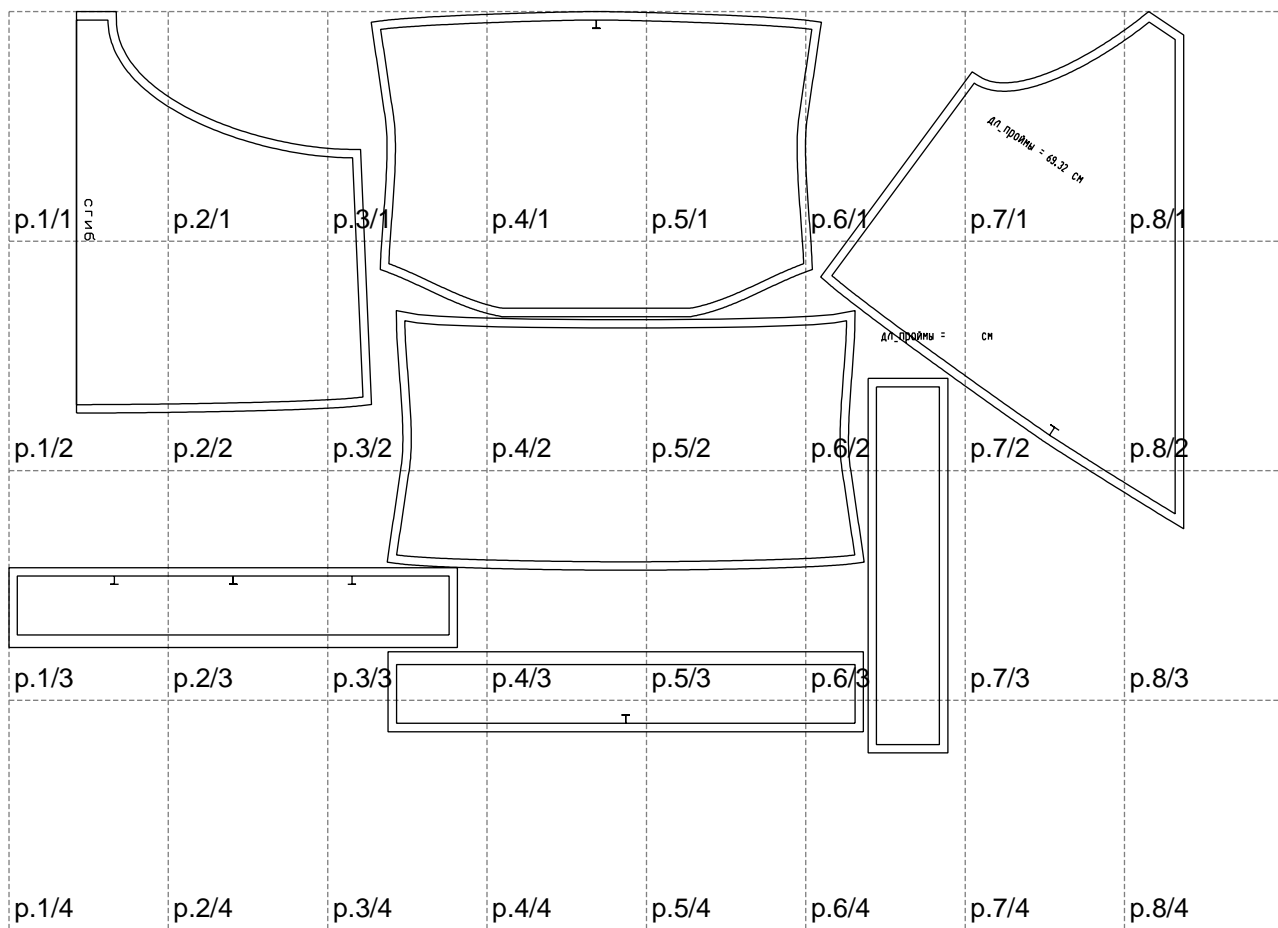

Not for print

Paper size: A4, size:1399.00 x882.84 mm

# Example

size:1500.64 x1199.38 mm

Maneken =1 ver.0

rz\_1=170

rz\_16=112

rz\_17=96.2

rz\_18=94

rz\_19=120

rz\_20=117

---

. . . . .  
. . . . .  
. . . . .