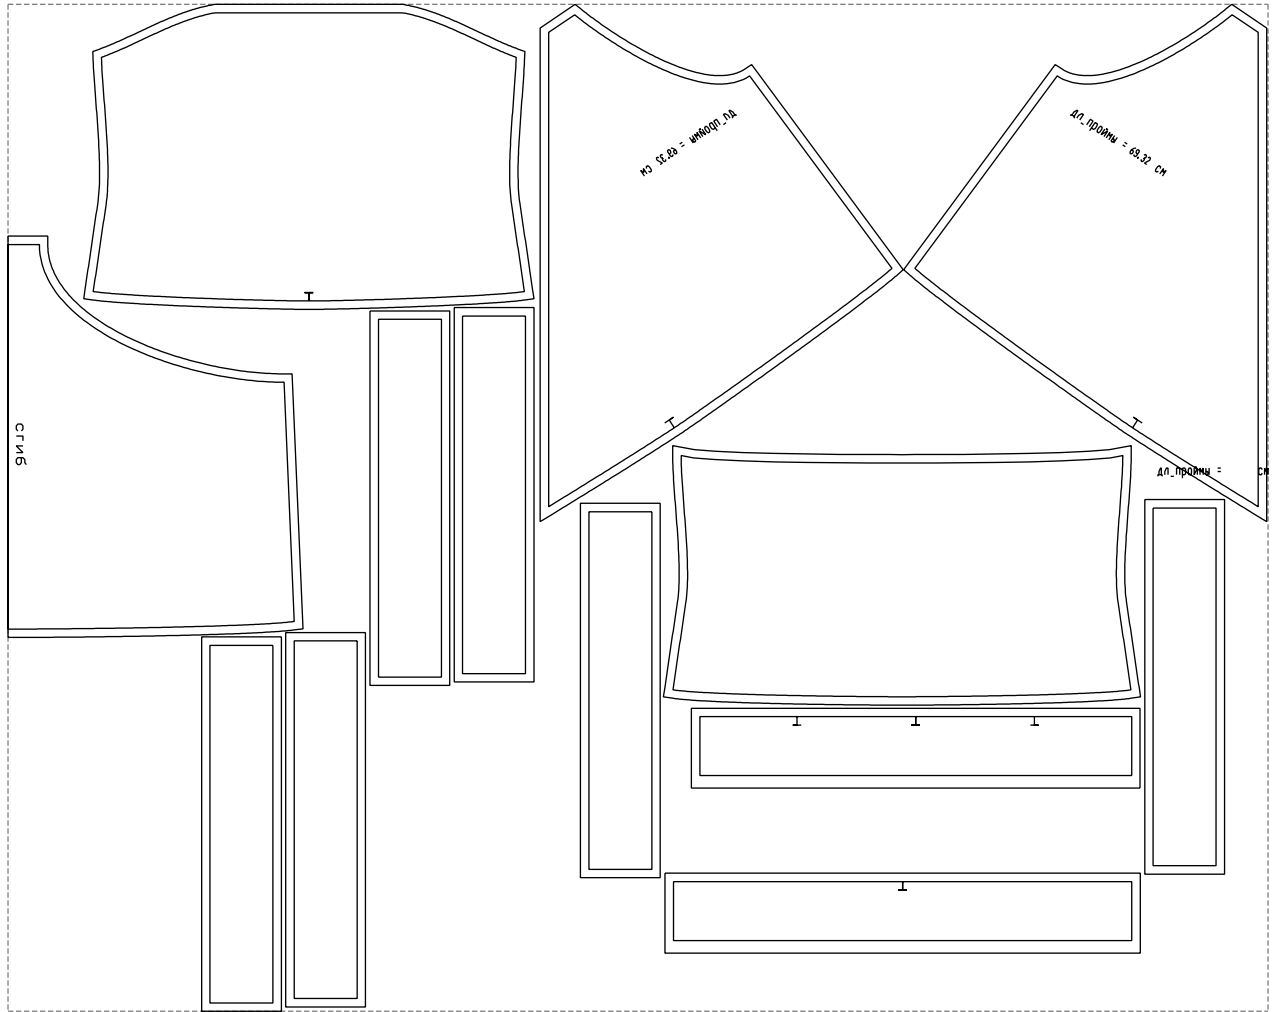

Not for print

Paper size: A4, size:1399.00 x882.84 mm

# Example

size:1500.64 x1199.38 mm

Maneken =1 ver.0

rz\_1=170

rz\_16=112

rz\_17=96.2

rz\_18=94

rz\_19=120

rz\_20=117

---

. . . . .  
. . . . .  
. . . . .