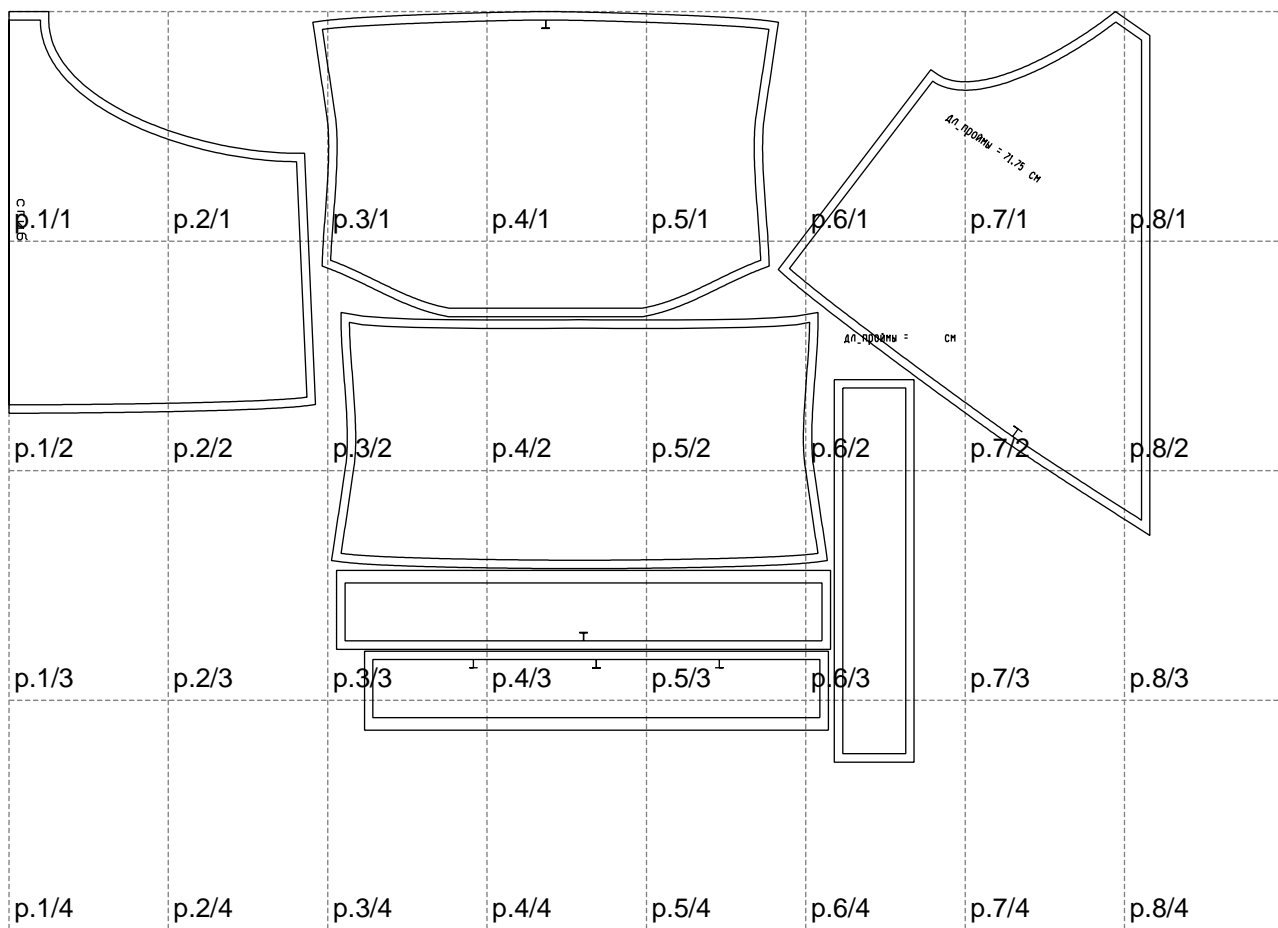

Not for print

Paper size: A4, size:1358.85 x893.83 mm

Example

size:1479.16 x1279.68 mm

Maneken =1 ver.0

rz_1=170

rz_16=116

rz_17=100

rz_18=98.8

rz_19=124

rz_20=121

.
.
.