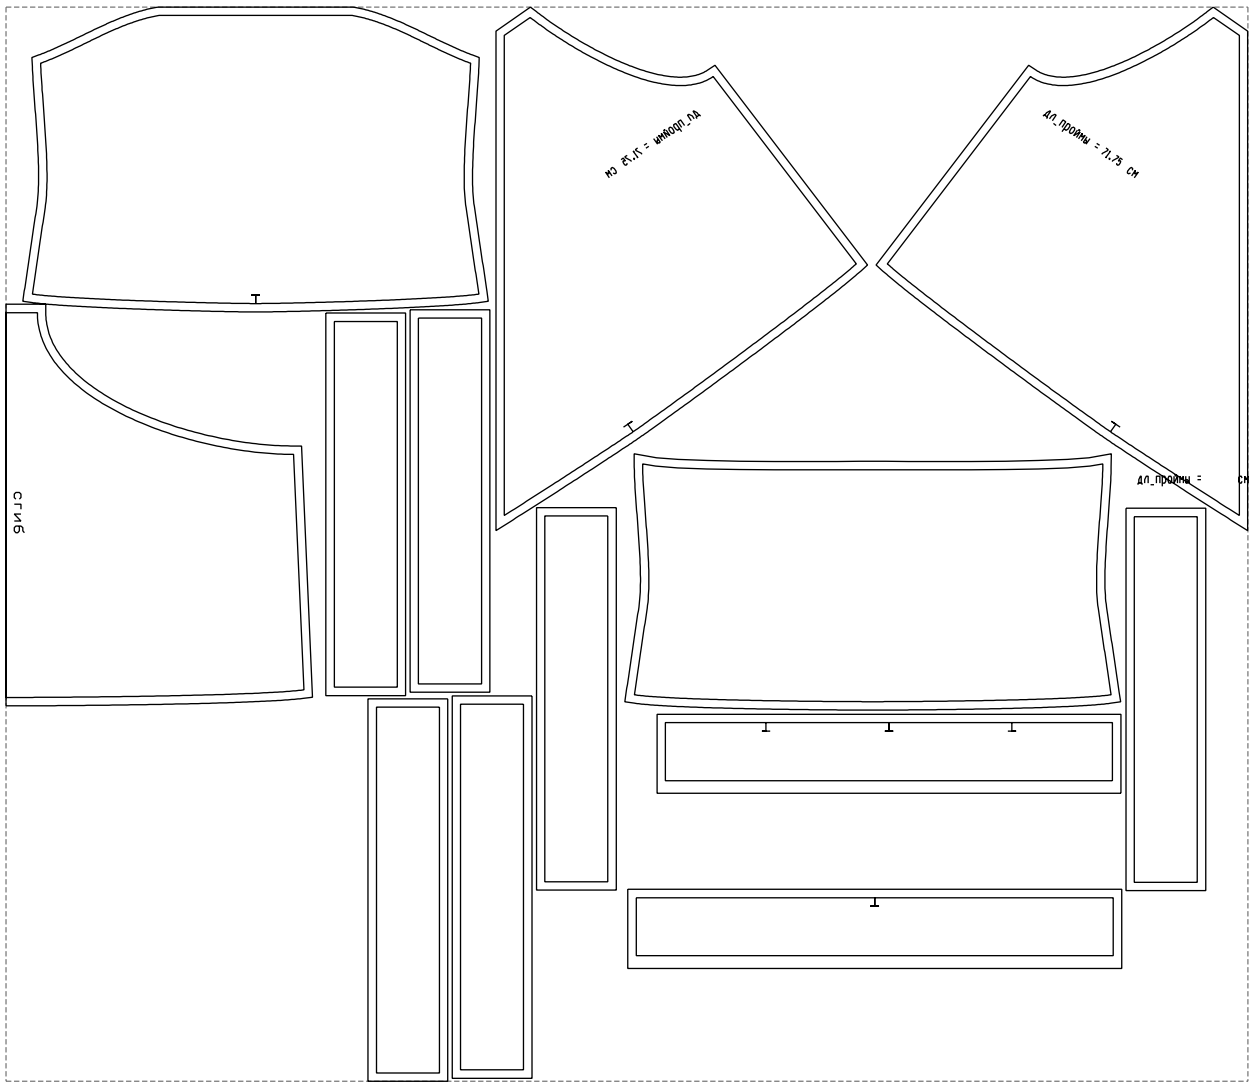

Not for print

Paper size: A4, size:1358.85 x893.83 mm

Example

size:1479.16 x1279.68 mm

Maneken =1 ver.0

rz_1=170

rz_16=116

rz_17=100

rz_18=98.8

rz_19=124

rz_20=121

.
.
.