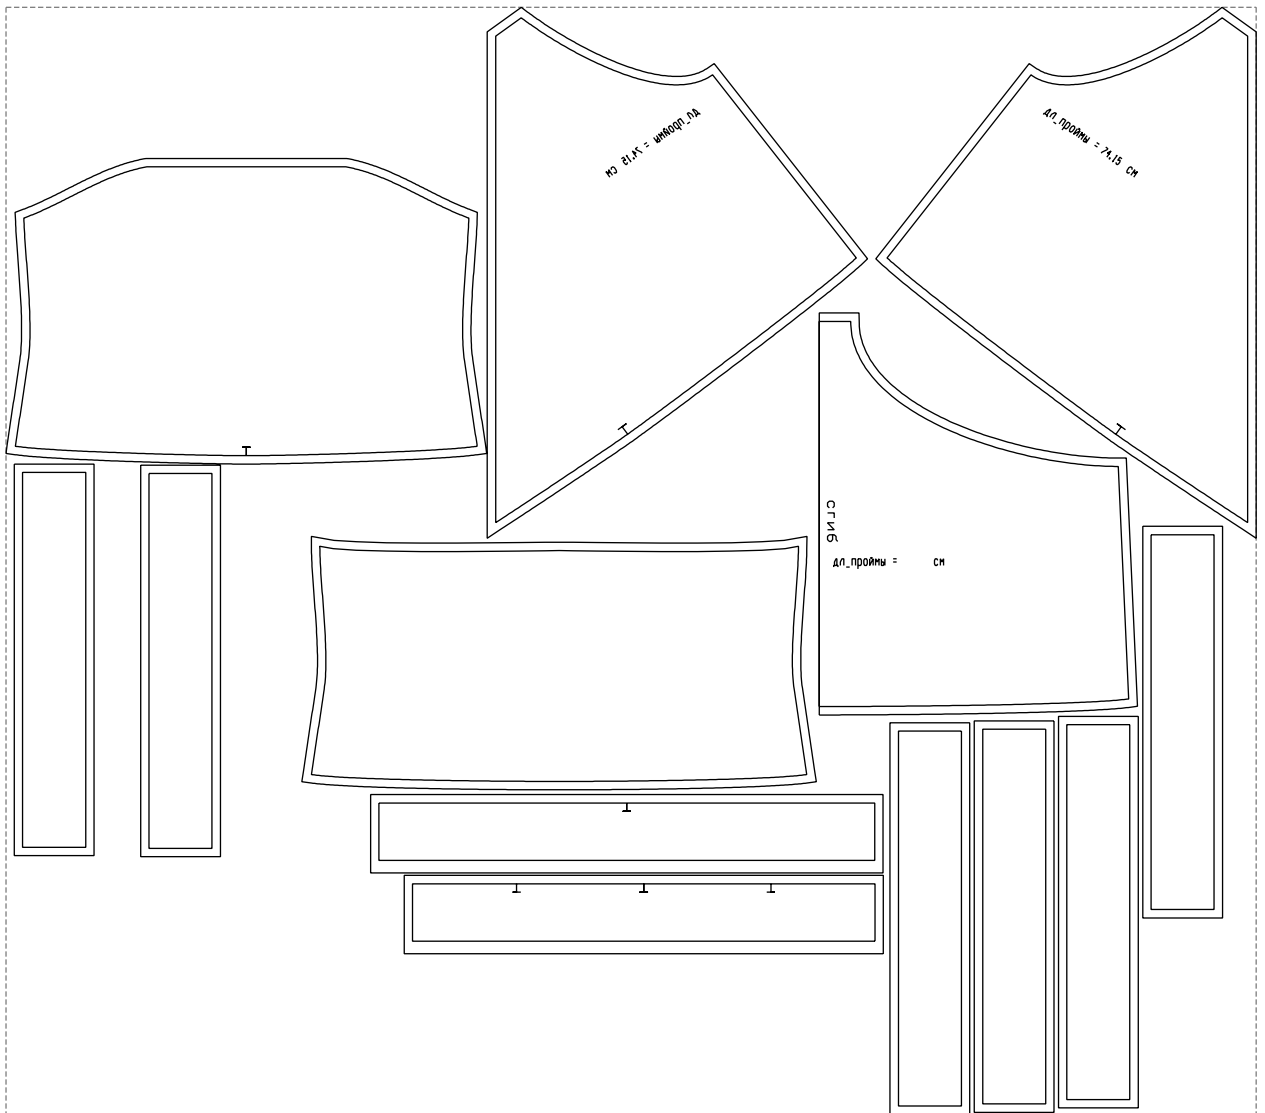

Not for print

Paper size: A4, size:1399.00 x919.83 mm

# Example

size:1488.93 x1318.59 mm

Maneken =1 ver.0

rz\_1=170

rz\_16=120

rz\_17=104

rz\_18=103.6

rz\_19=128

rz\_20=125.1

---

. . . . .  
. . . . .  
. . . . .