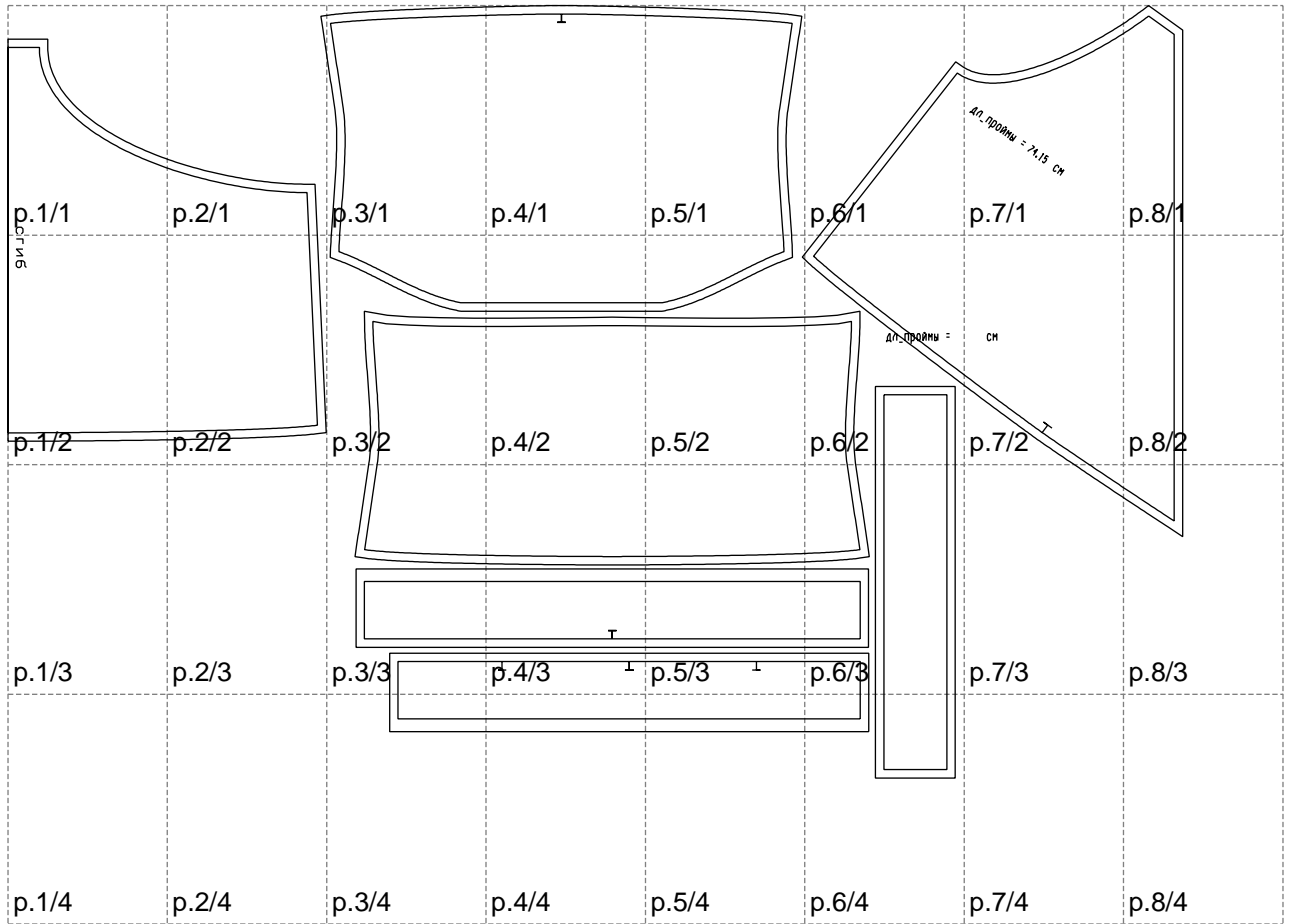

Not for print

Paper size: A4, size:1399.00 x919.83 mm

# Example

size:1488.93 x1318.59 mm

Maneken =1 ver.0

rz\_1=170

rz\_16=120

rz\_17=104

rz\_18=103.6

rz\_19=128

rz\_20=125.1

---

. . . . .  
. . . . .  
. . . . .