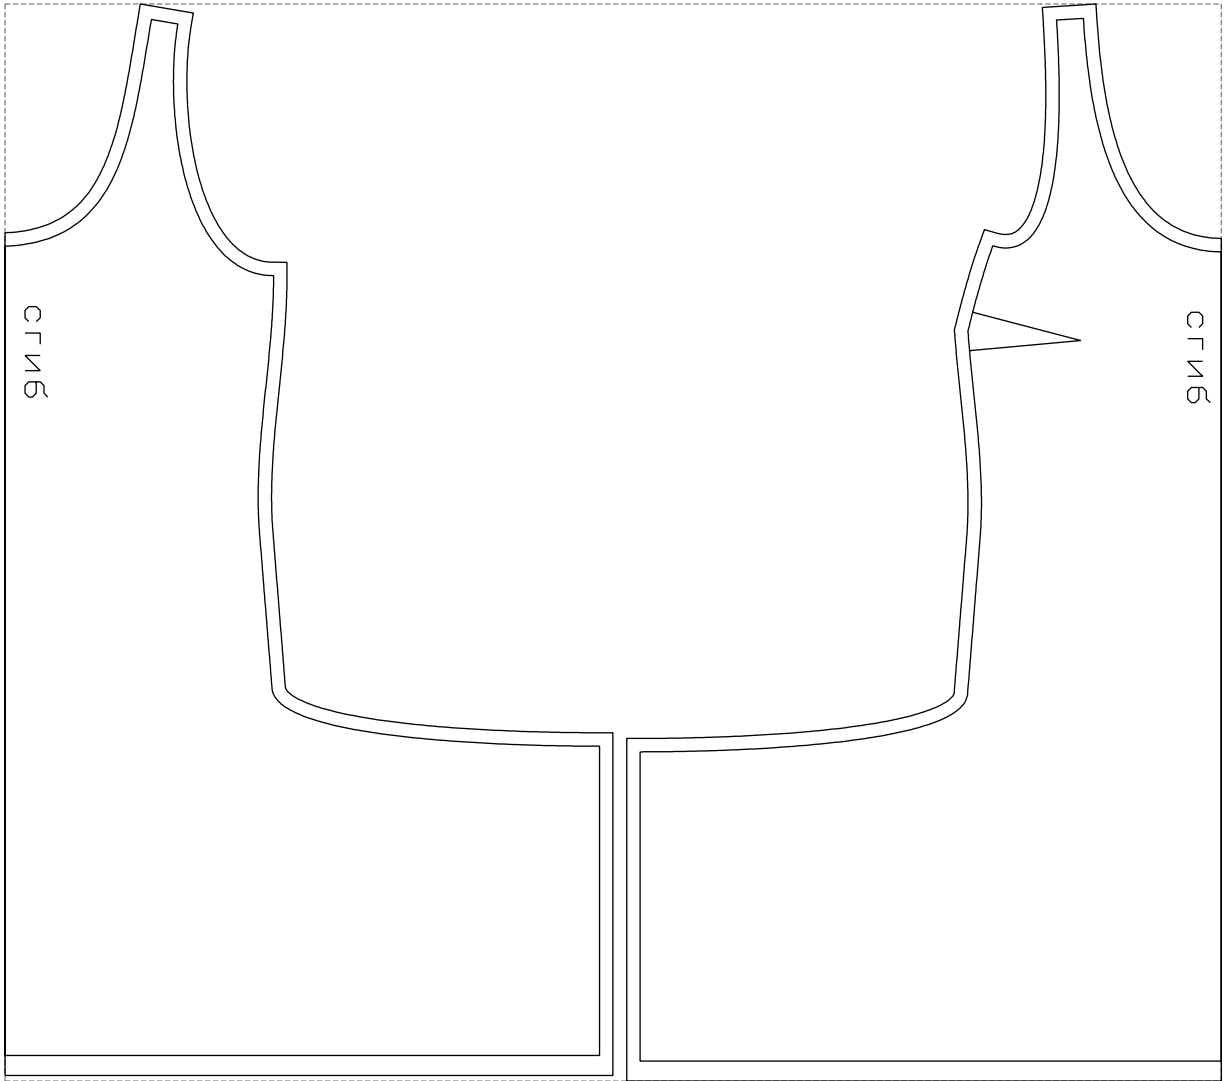

Not for print

Paper size: A4, size:895.57 x801.91 mm

Example

size:905.35 x801.91 mm

Maneken =1 ver.0

rz_1=170

rz_16=88

rz_17=75.6

rz_18=67.6

rz_19=96

rz_20=94.6

.
.
.