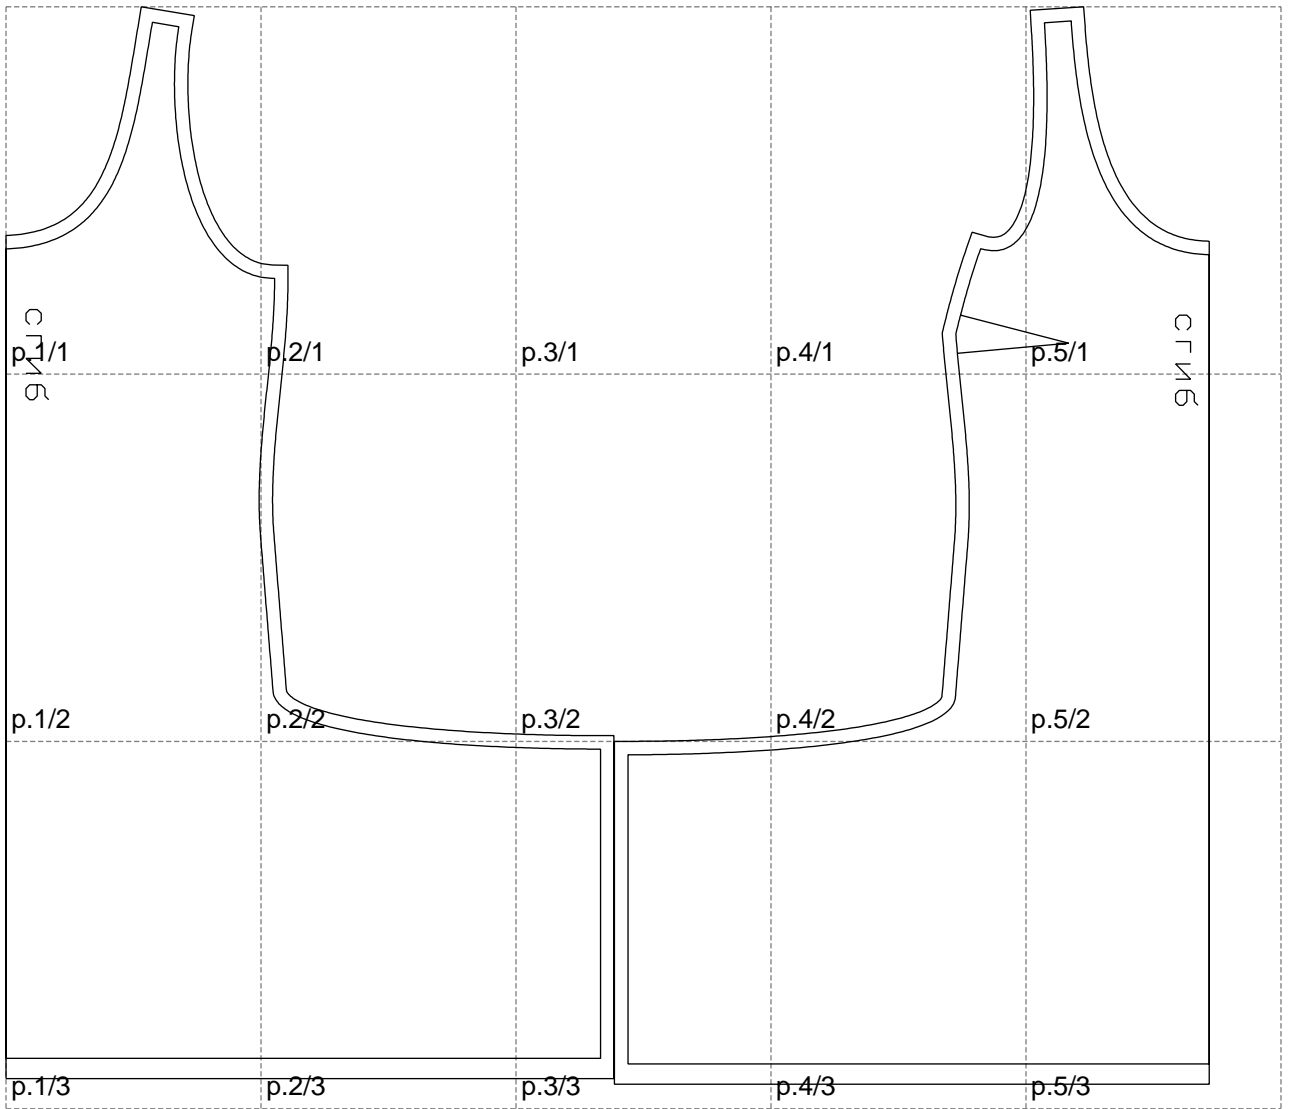

Not for print

Paper size: A4, size:895.57 x801.91 mm

Example

size:905.35 x801.91 mm

Maneken =1 ver.0

rz_1=170

rz_16=88

rz_17=75.6

rz_18=67.6

rz_19=96

rz_20=94.6

.
.
.