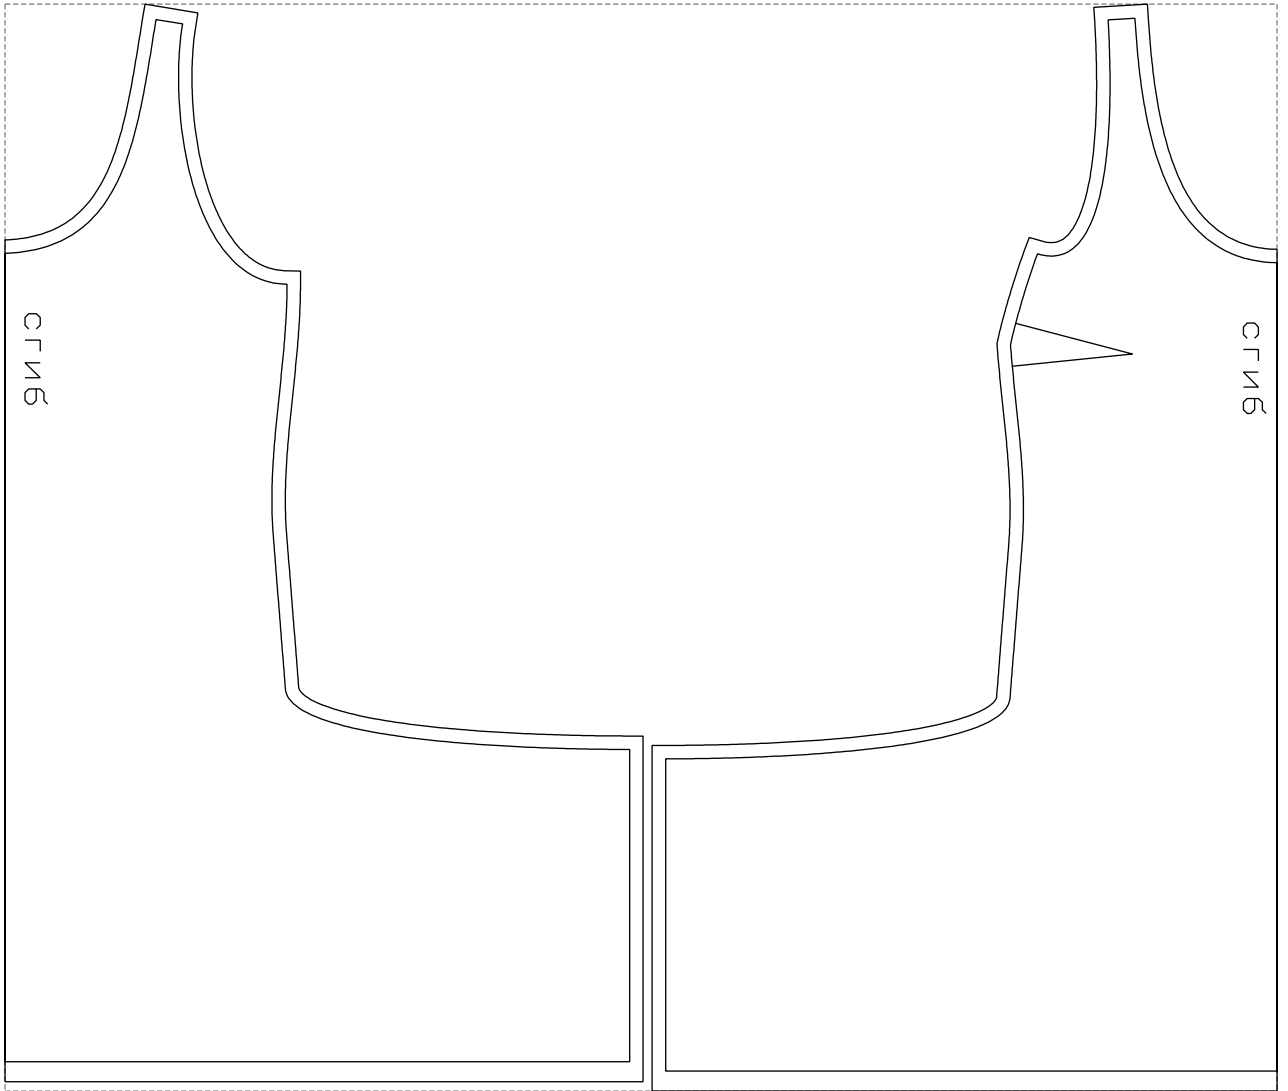

Not for print

Paper size: A4, size:947.07 x809.27 mm

# Example

size:946.87 x809.27 mm

Maneken =1 ver.0

rz\_1=170

rz\_16=92

rz\_17=78.8

rz\_18=71.8

rz\_19=100

rz\_20=98.1

---

. . . . .  
. . . . .  
. . . . .