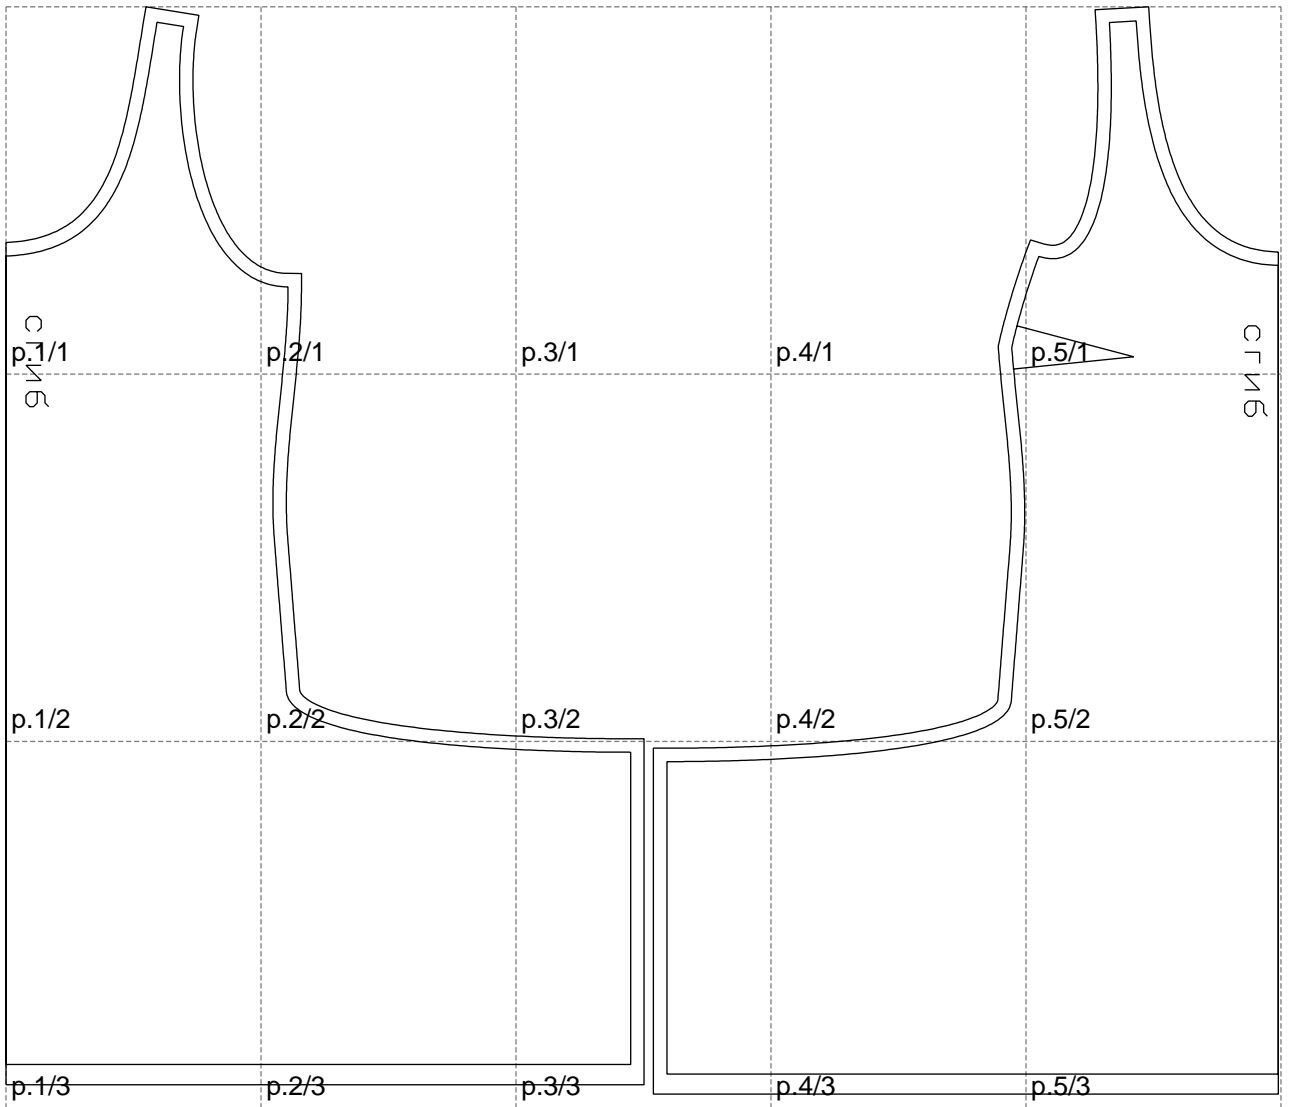

Not for print

Paper size: A4, size:947.07 x809.27 mm

# Example

size:946.87 x809.27 mm

Maneken =1 ver.0

rz\_1=170

rz\_16=92

rz\_17=78.8

rz\_18=71.8

rz\_19=100

rz\_20=98.1

---

. . . . .  
. . . . .  
. . . . .