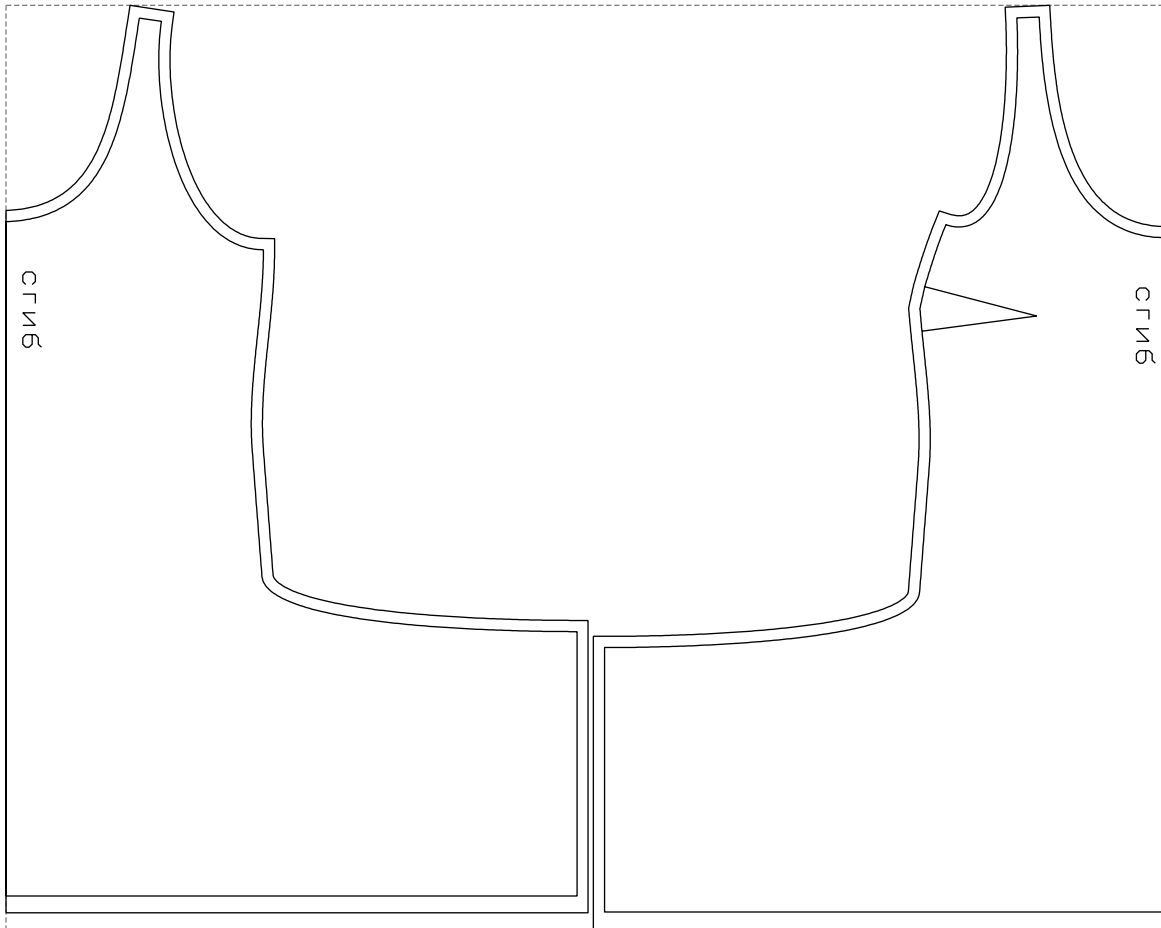

Not for print

Paper size: A4, size:1035.30 x825.07 mm

Example

size:1034.76 x825.07 mm

Maneken =1 ver.0

rz_1=170

rz_16=100

rz_17=85.4

rz_18=80.2

rz_19=108

rz_20=105.4

.
.
.