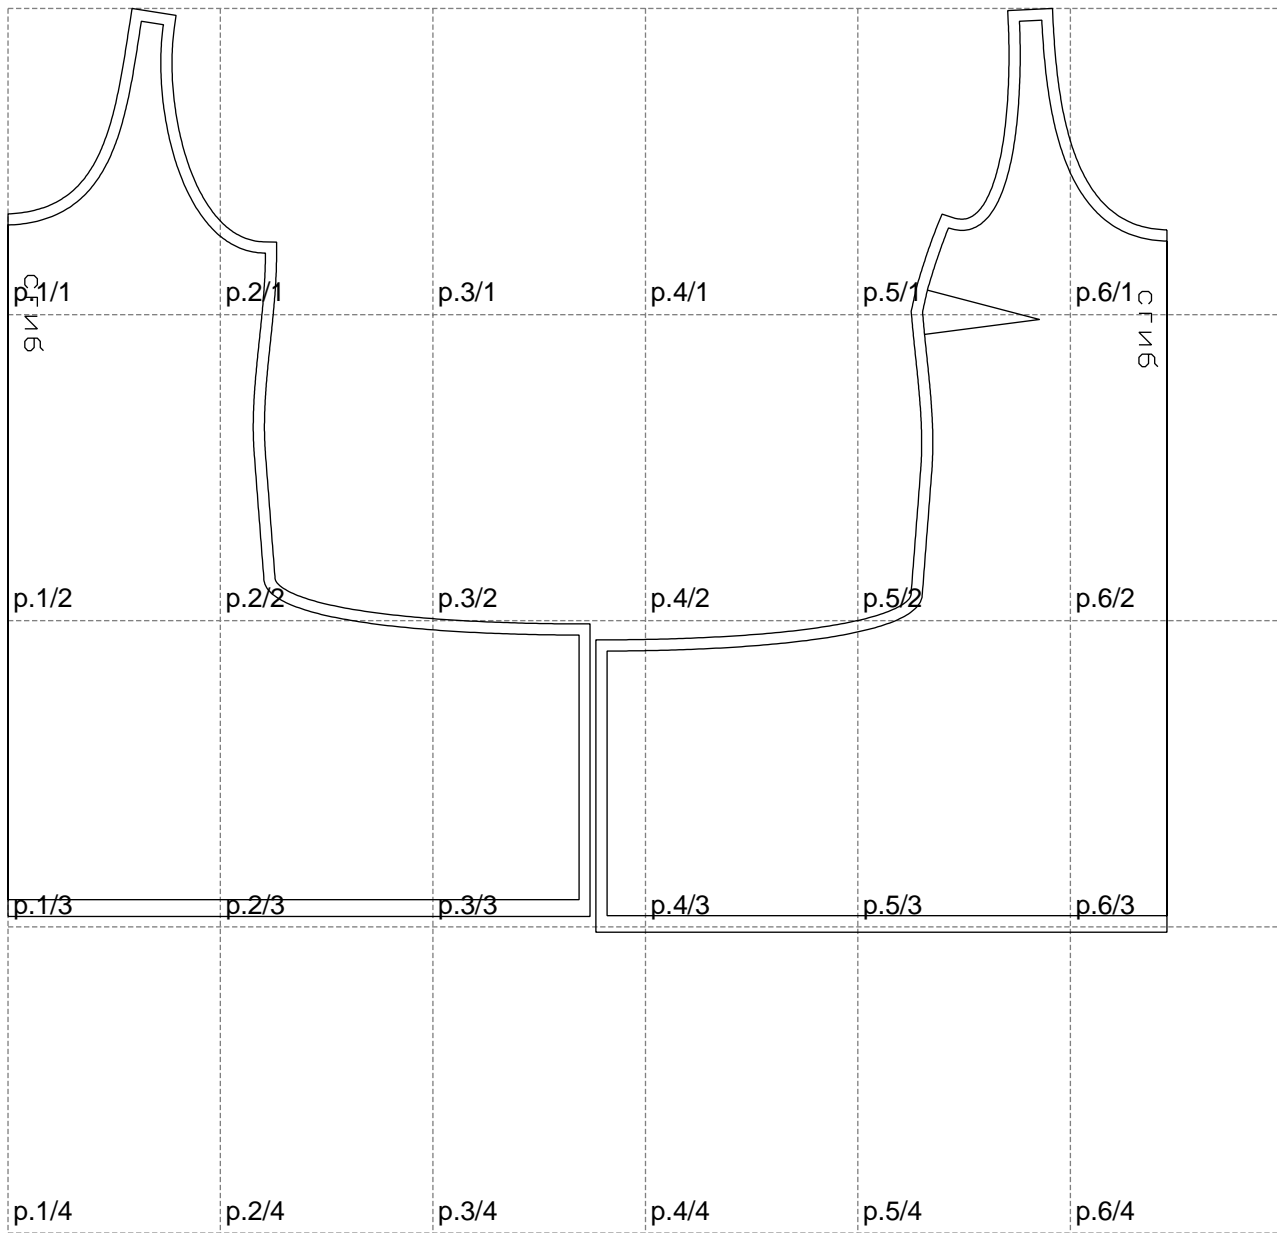

Not for print

Paper size: A4, size:1035.30 x825.07 mm

Example

size:1034.76 x825.07 mm

Maneken =1 ver.0

rz_1=170

rz_16=100

rz_17=85.4

rz_18=80.2

rz_19=108

rz_20=105.4

.
.
.