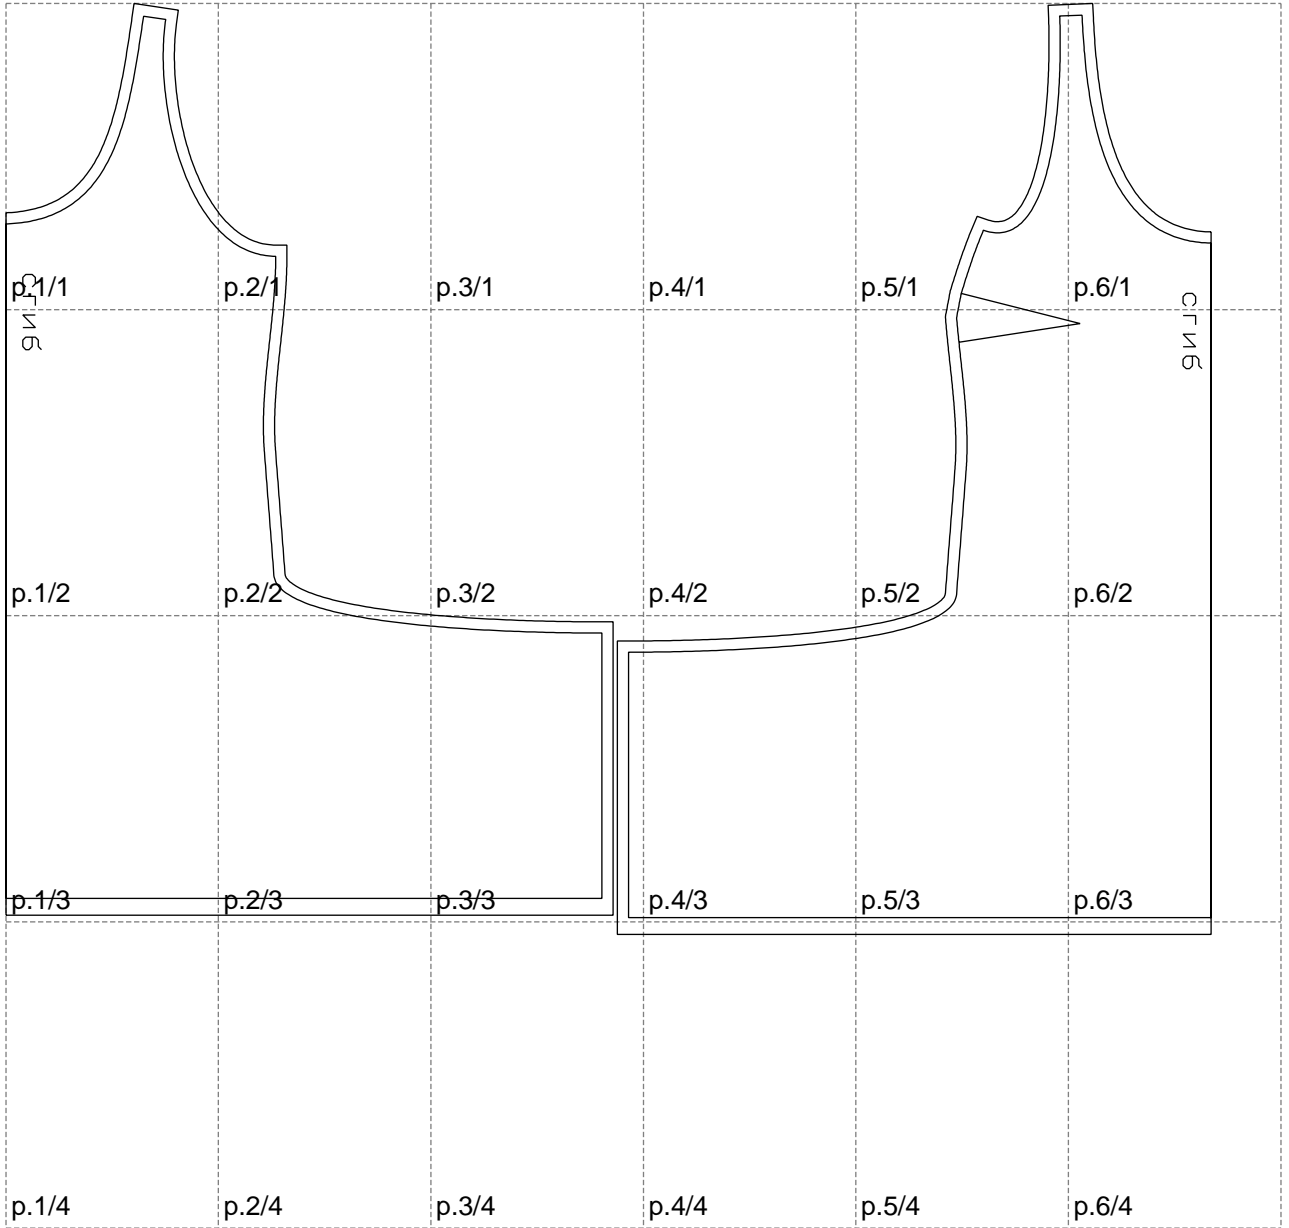

Not for print

Paper size: A4, size:1076.48 x831.39 mm

# Example

size:1076.04 x831.39 mm

Maneken =1 ver.0

rz\_1=170

rz\_16=104

rz\_17=88.9

rz\_18=84.4

rz\_19=112

rz\_20=109.3

---

. . . . .  
. . . . .  
. . . . .