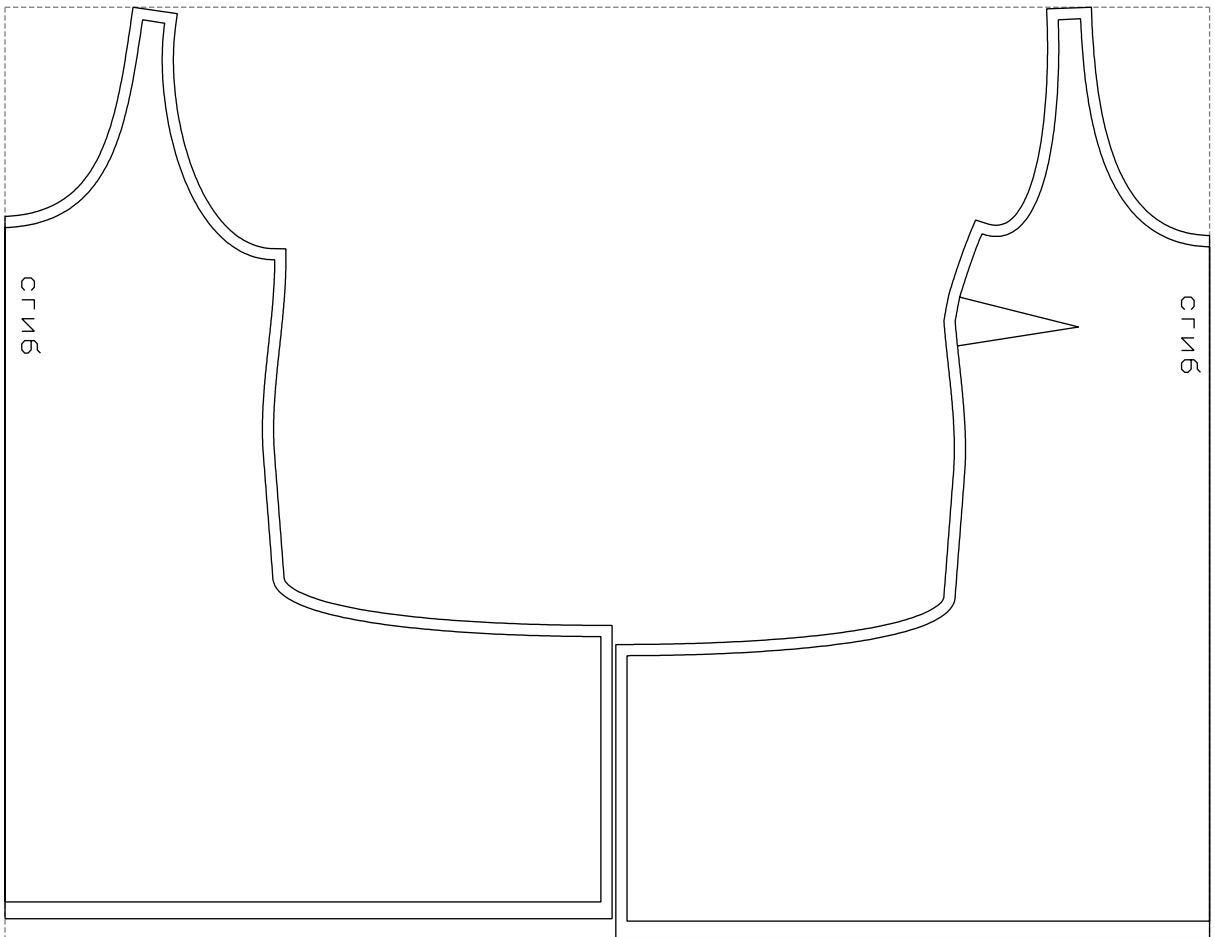

Not for print

Paper size: A4, size:1076.48 x831.39 mm

# Example

size:1076.04 x831.39 mm

Maneken =1 ver.0

rz\_1=170

rz\_16=104

rz\_17=88.9

rz\_18=84.4

rz\_19=112

rz\_20=109.3

---

. . . . .  
. . . . .  
. . . . .