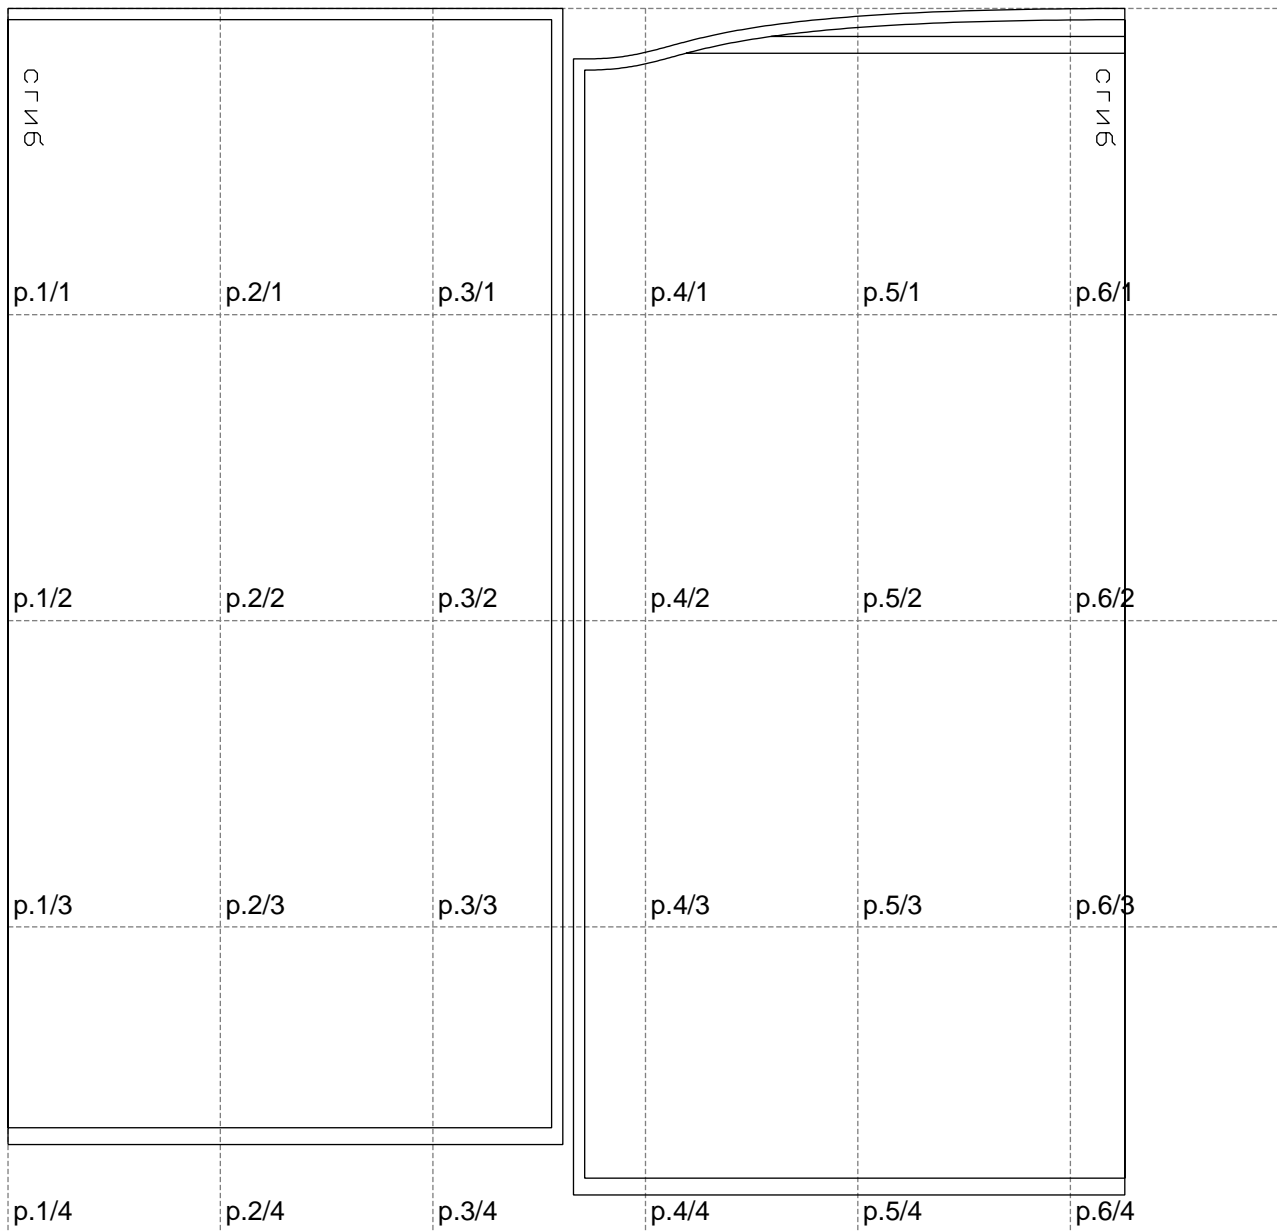

Not for print

Paper size: A4, size:997.49 x1059.66 mm

Example

size:997.30 x1059.66 mm

Maneken =1 ver.0

rz_1=170

rz_16=120

rz_17=104

rz_18=103.6

rz_19=128

rz_20=125.1

.
.
.