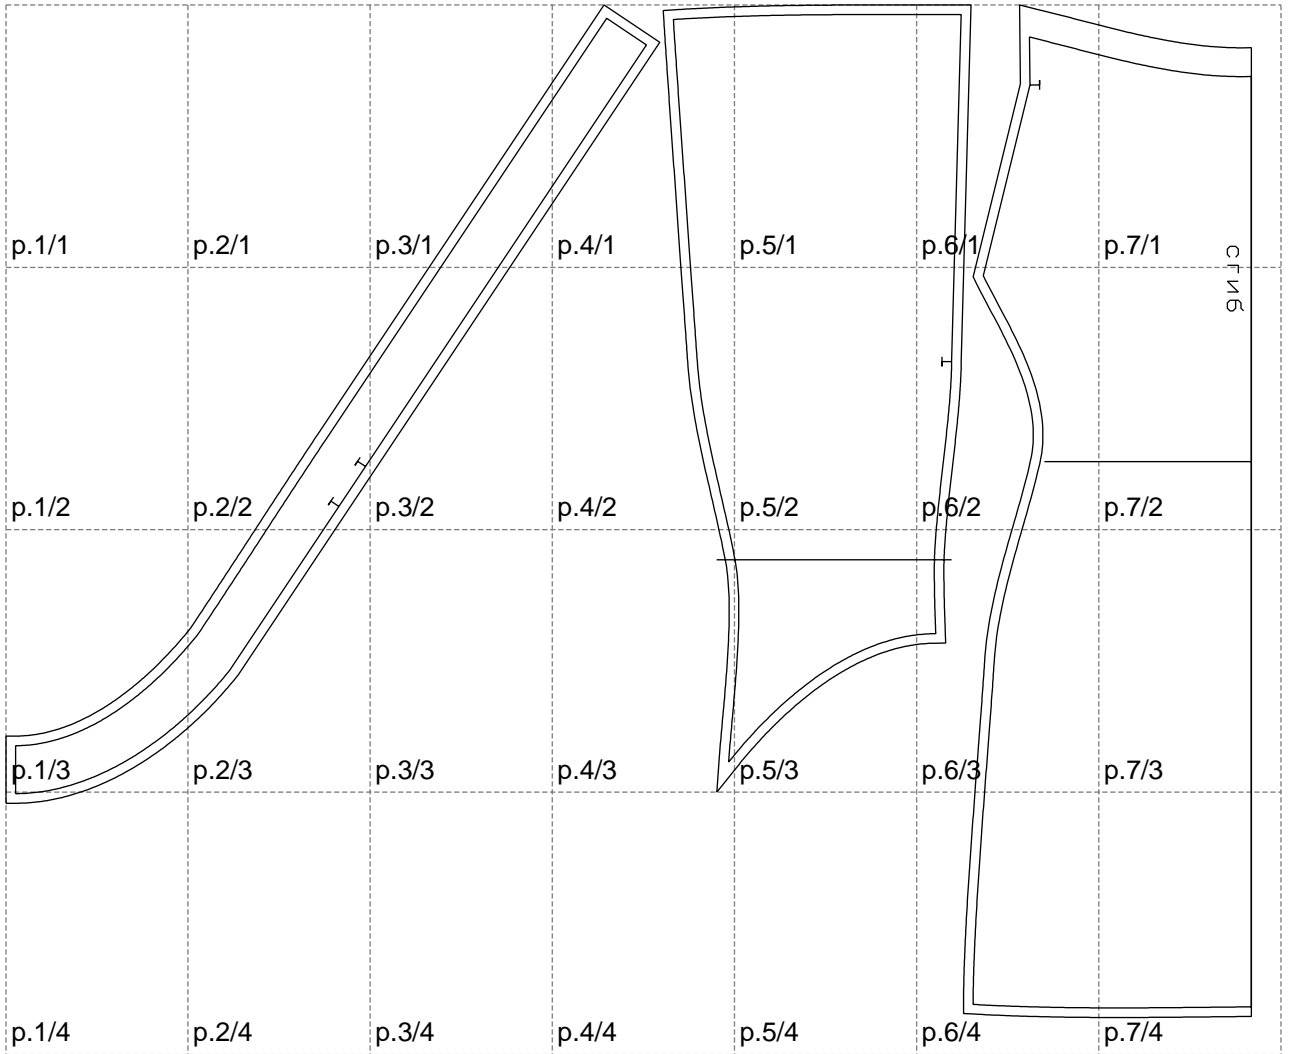

Not for print

Paper size: A4, size:1297.93 x1054.99 mm

# Example

size:1418.25 x2396.32 mm

Maneken =1 ver.0

rz\_1=170

rz\_16=92

rz\_17=78.8

rz\_18=71.8

rz\_19=100

rz\_20=98.1

---

. . . . .  
. . . . .  
. . . . .