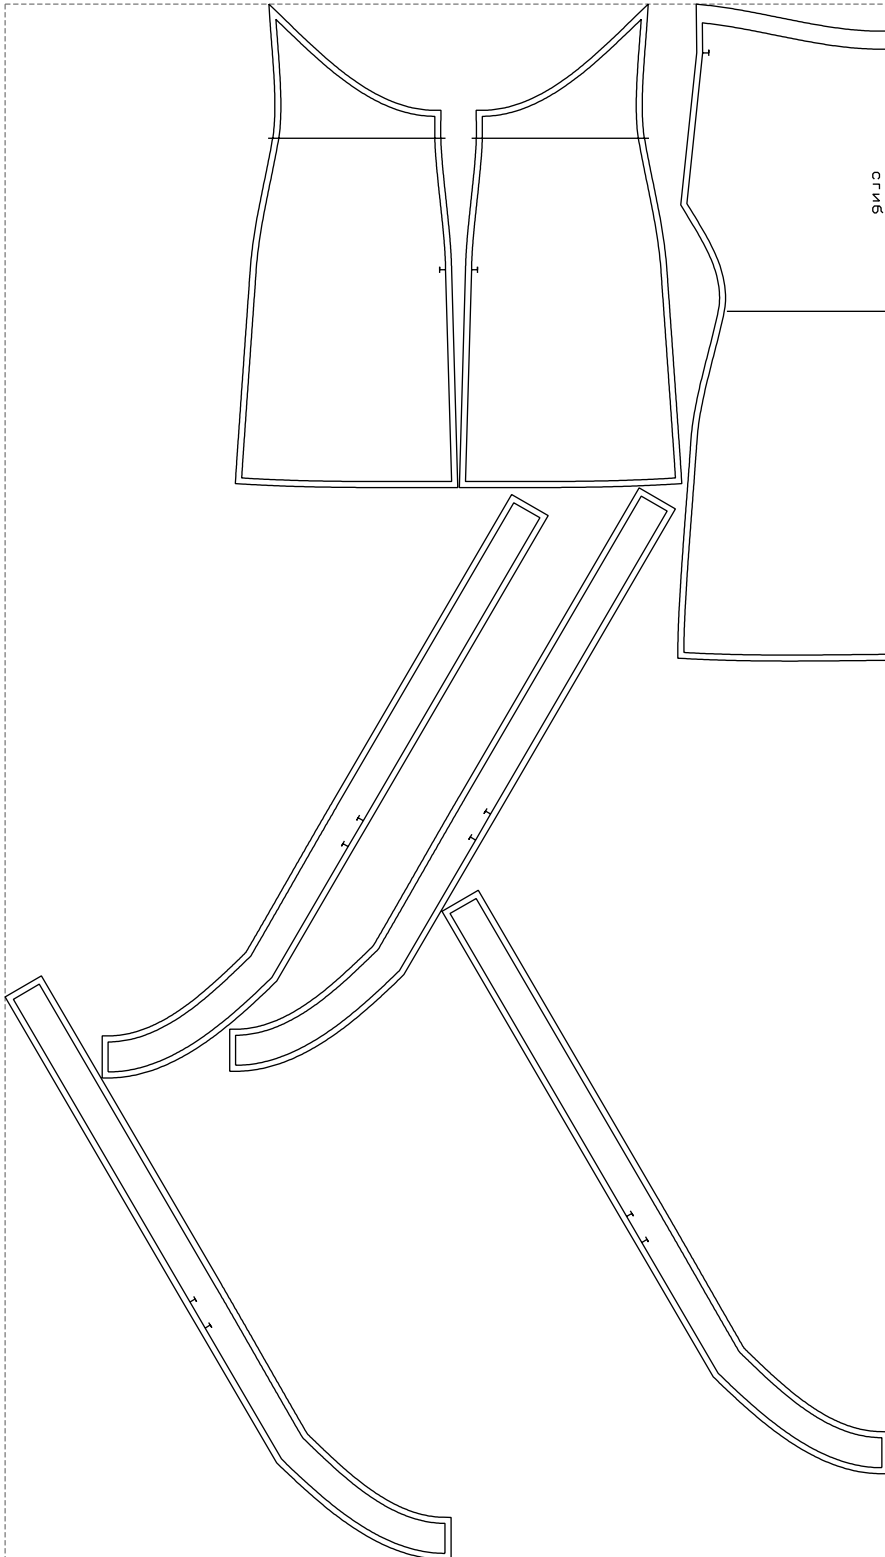

Not for print

Paper size: A4, size:1085.62 x1600.08 mm

Example

size:1468.72 x2588.62 mm

Maneken =1 ver.0

rz_1=170

rz_16=112

rz_17=96.2

rz_18=94

rz_19=120

rz_20=117

.
.
.