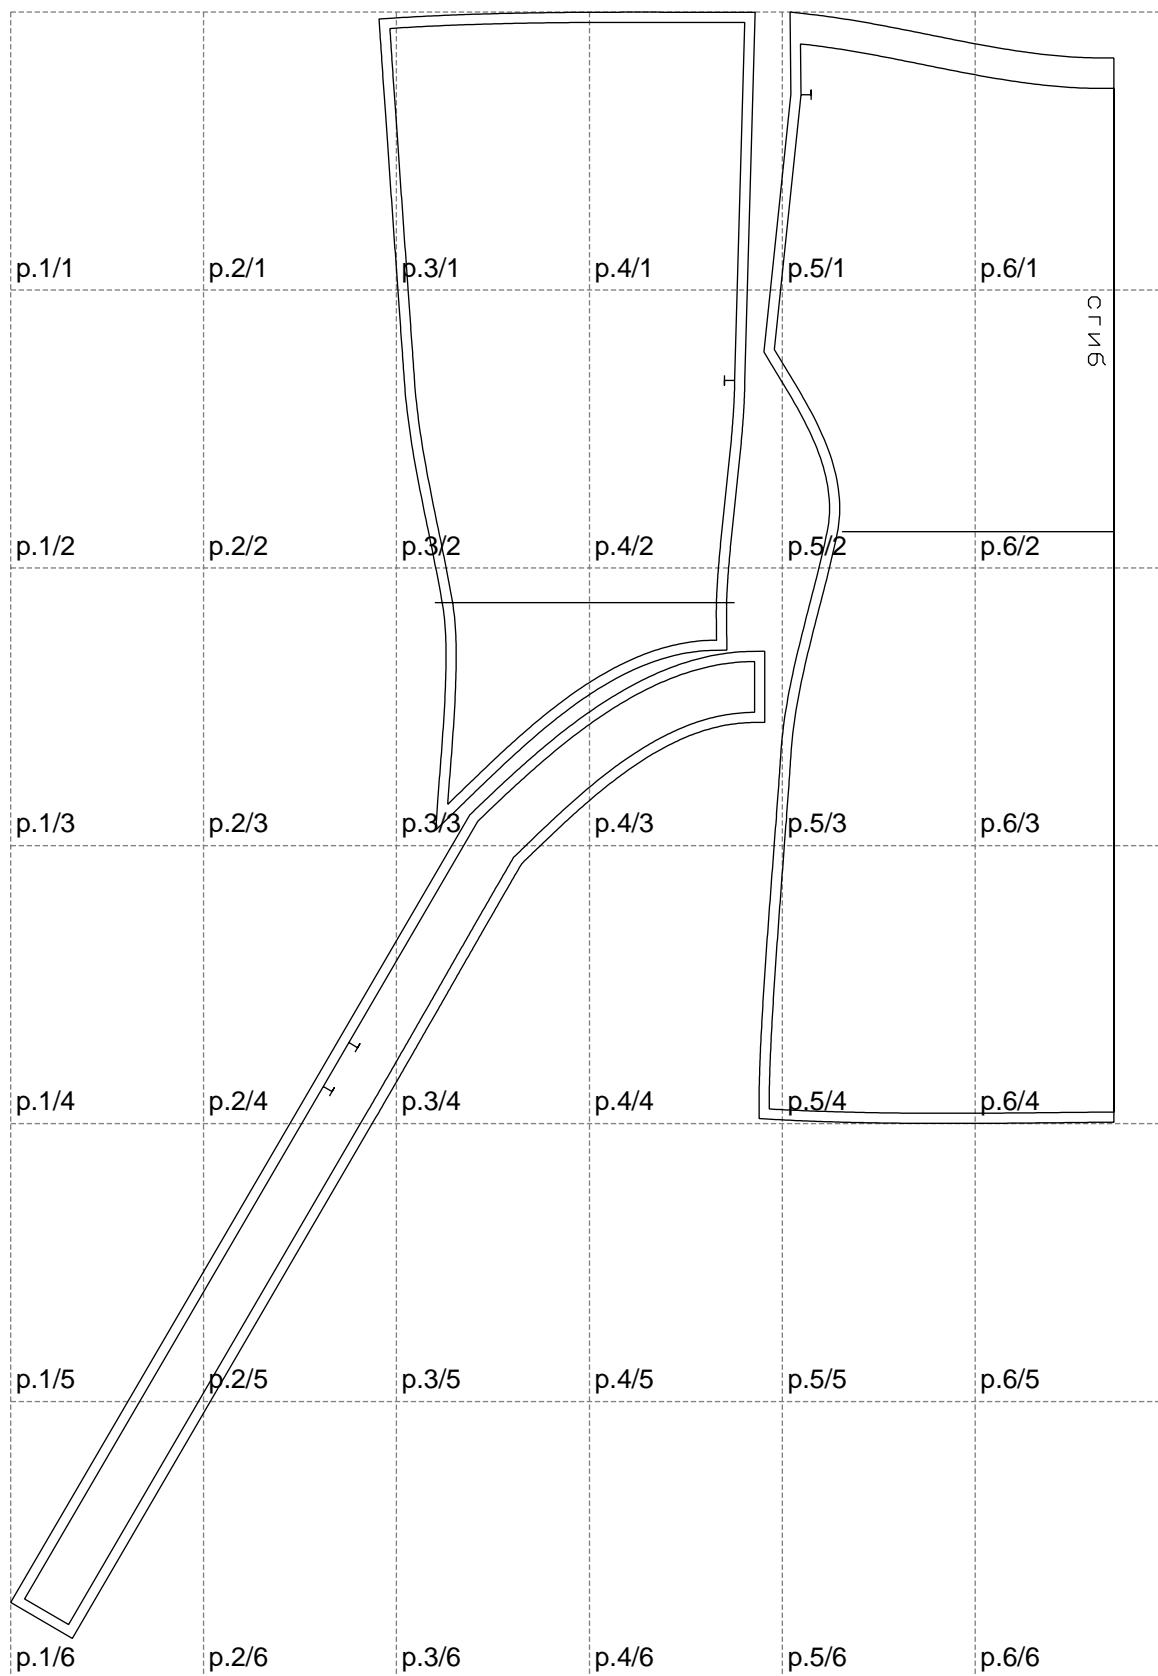

Not for print

Paper size: A4, size:1085.62 x1600.08 mm

Example

size:1468.72 x2588.62 mm

Maneken =1 ver.0

rz_1=170

rz_16=112

rz_17=96.2

rz_18=94

rz_19=120

rz_20=117

.
.
.