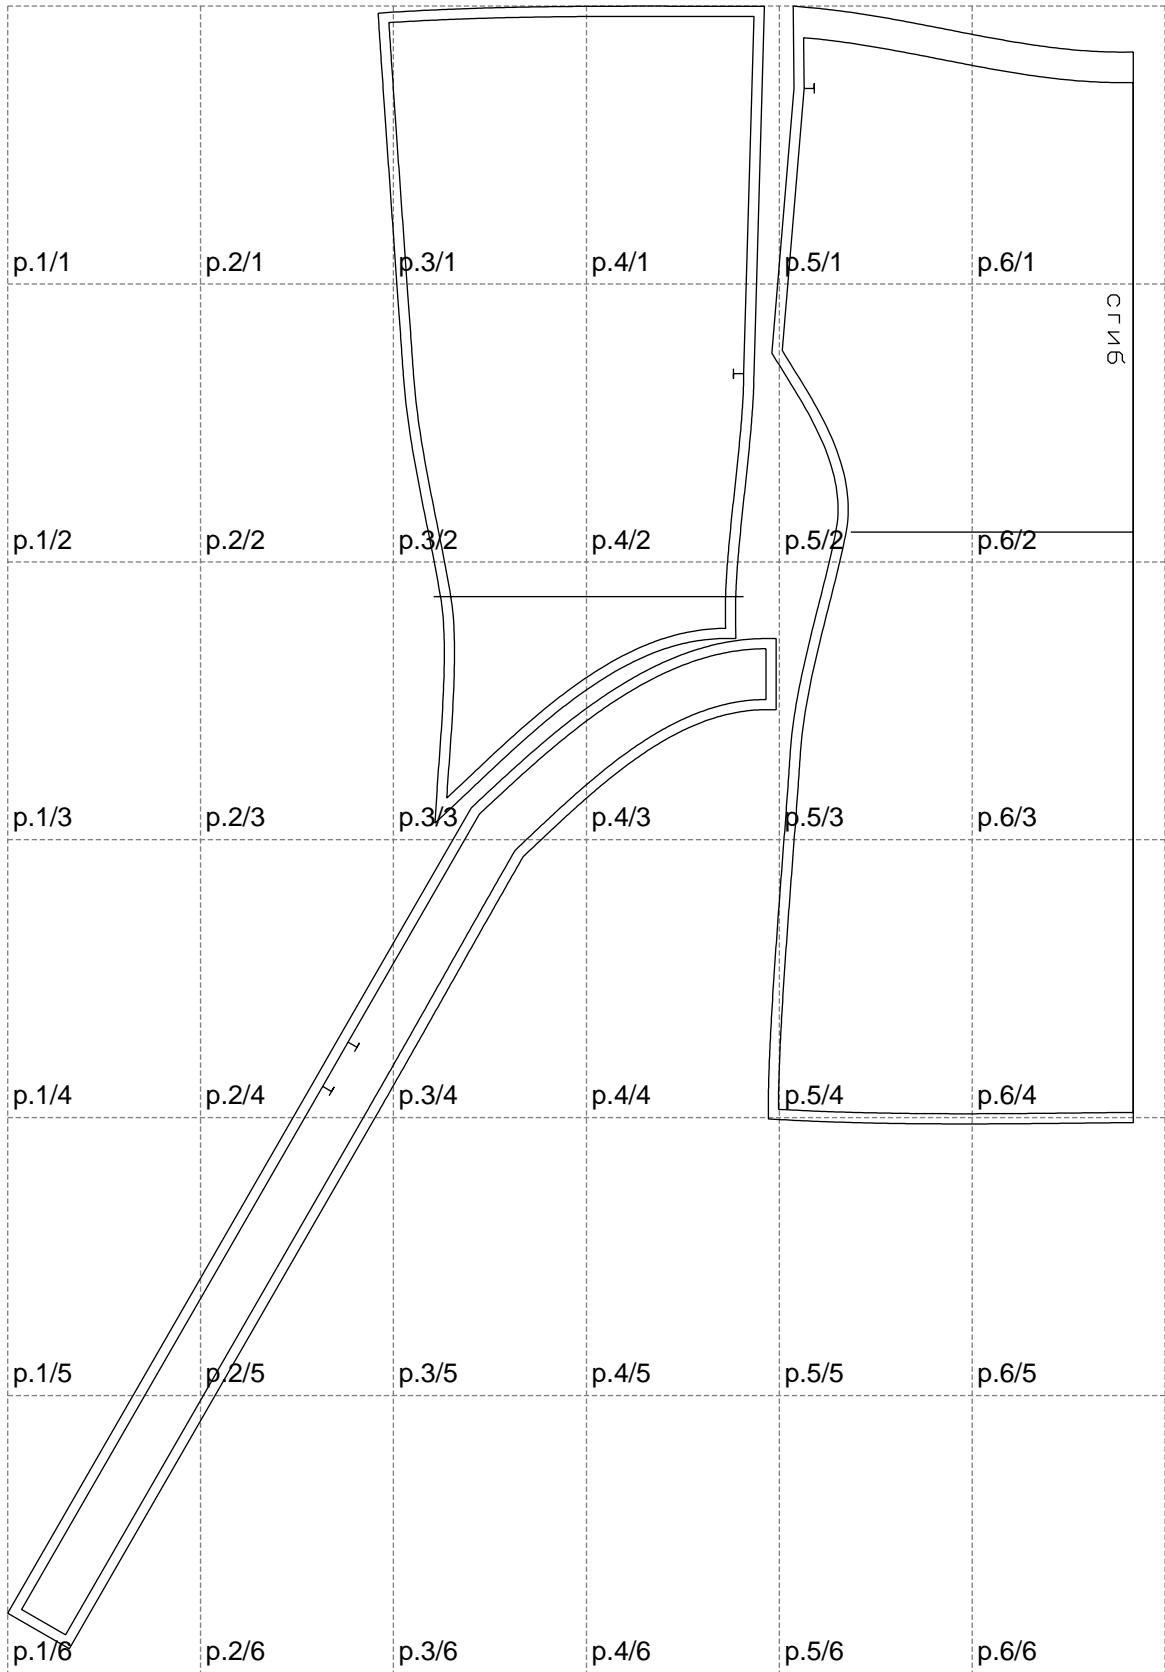

Not for print

Paper size: A4, size:1107.69 x1616.20 mm

Example

size:1488.96 x2614.10 mm

Maneken =1 ver.0

rz_1=170

rz_16=116

rz_17=100

rz_18=98.8

rz_19=124

rz_20=121

.
.
.