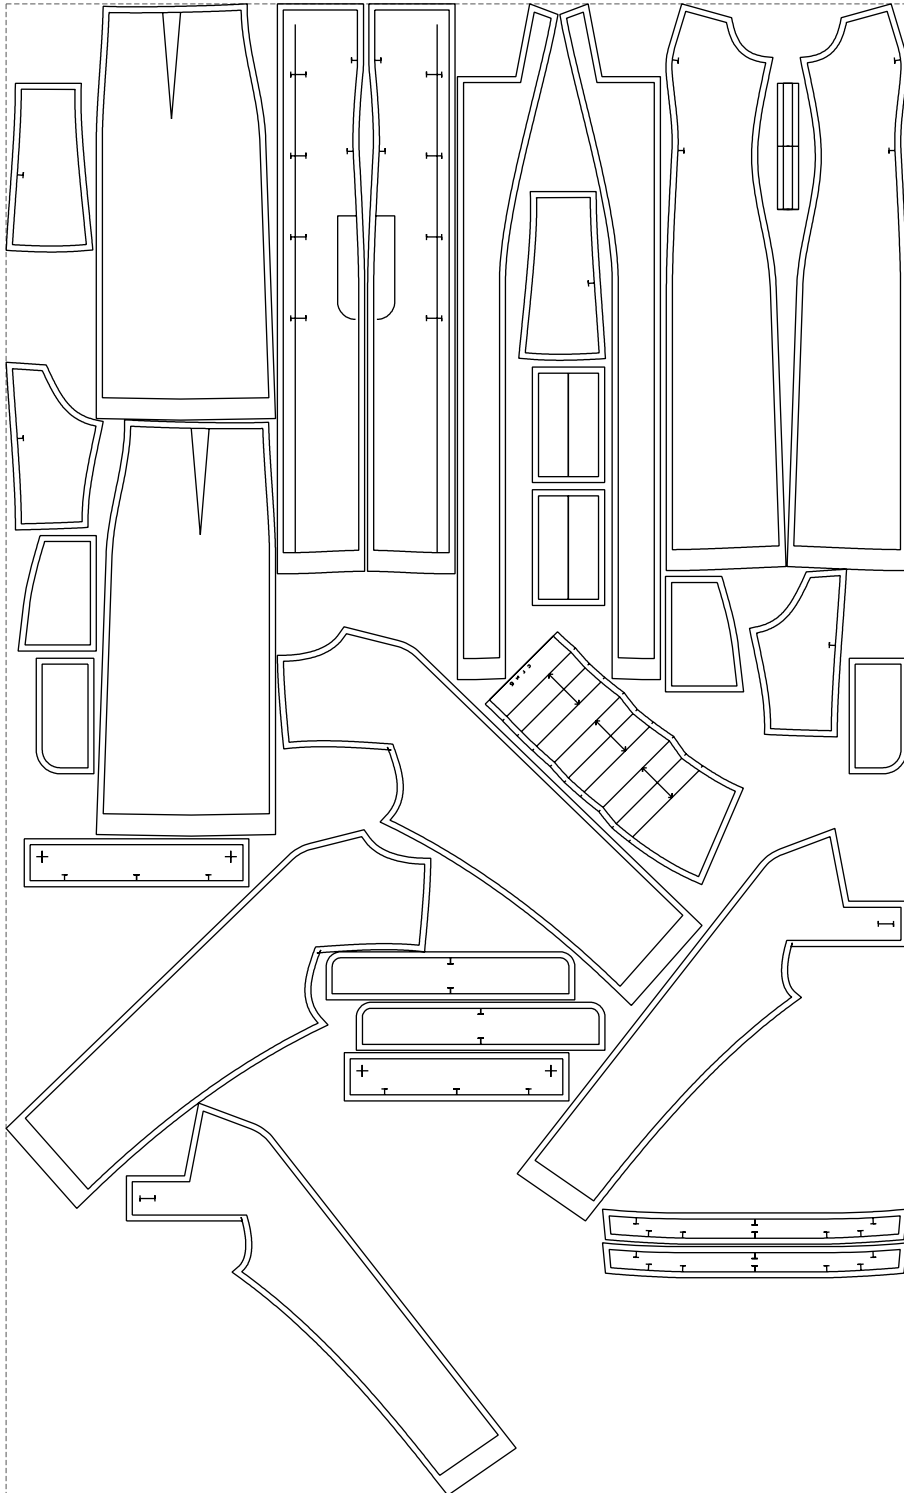

Not for print

Paper size: A4, size:1399.00 x1485.48 mm

# Example

size:1499.00 x2482.45 mm

Maneken =1 ver.0

rz\_1=170

rz\_16=92

rz\_17=78.8

rz\_18=71.8

rz\_19=100

rz\_20=98.1

---

. . . . .  
. . . . .  
. . . . .