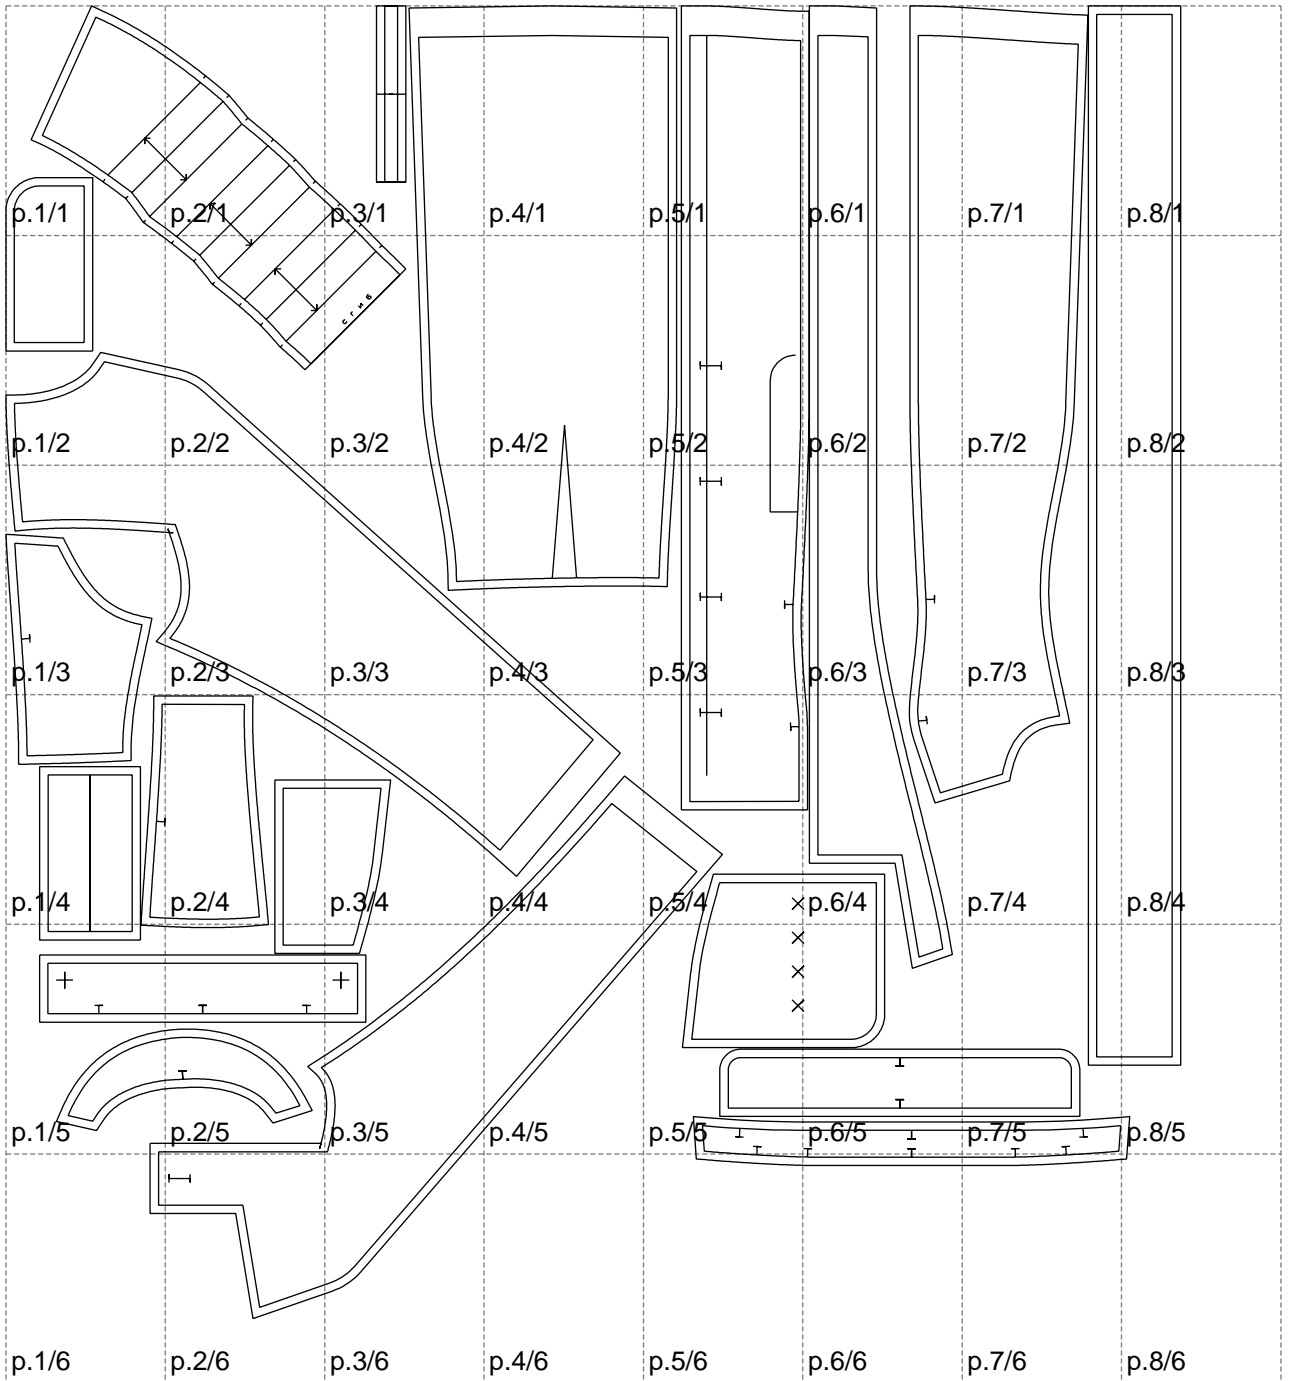

Not for print

Paper size: A4, size:1399.00 x1562.88 mm

# Example

size:1499.00 x2510.42 mm

Maneken =1 ver.0

rz\_1=170

rz\_16=100

rz\_17=85.4

rz\_18=80.2

rz\_19=108

rz\_20=105.4

---

. . . . .  
. . . . .  
. . . . .