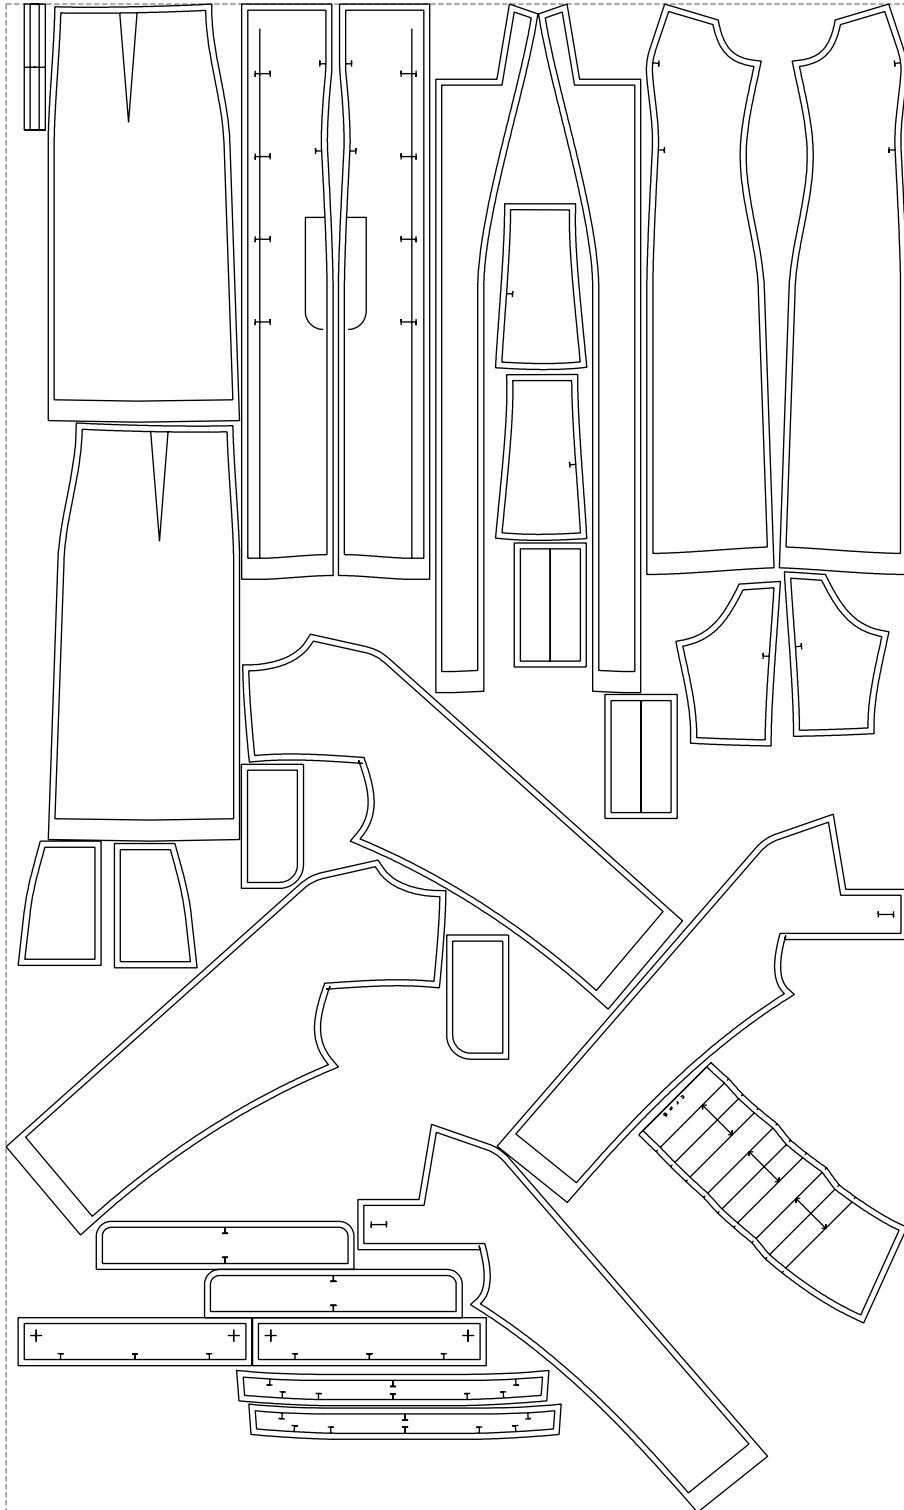

Not for print

Paper size: A4, size:1399.00 x1562.88 mm

# Example

size:1499.00 x2510.42 mm

Maneken =1 ver.0

rz\_1=170

rz\_16=100

rz\_17=85.4

rz\_18=80.2

rz\_19=108

rz\_20=105.4

---

. . . . .  
. . . . .  
. . . . .