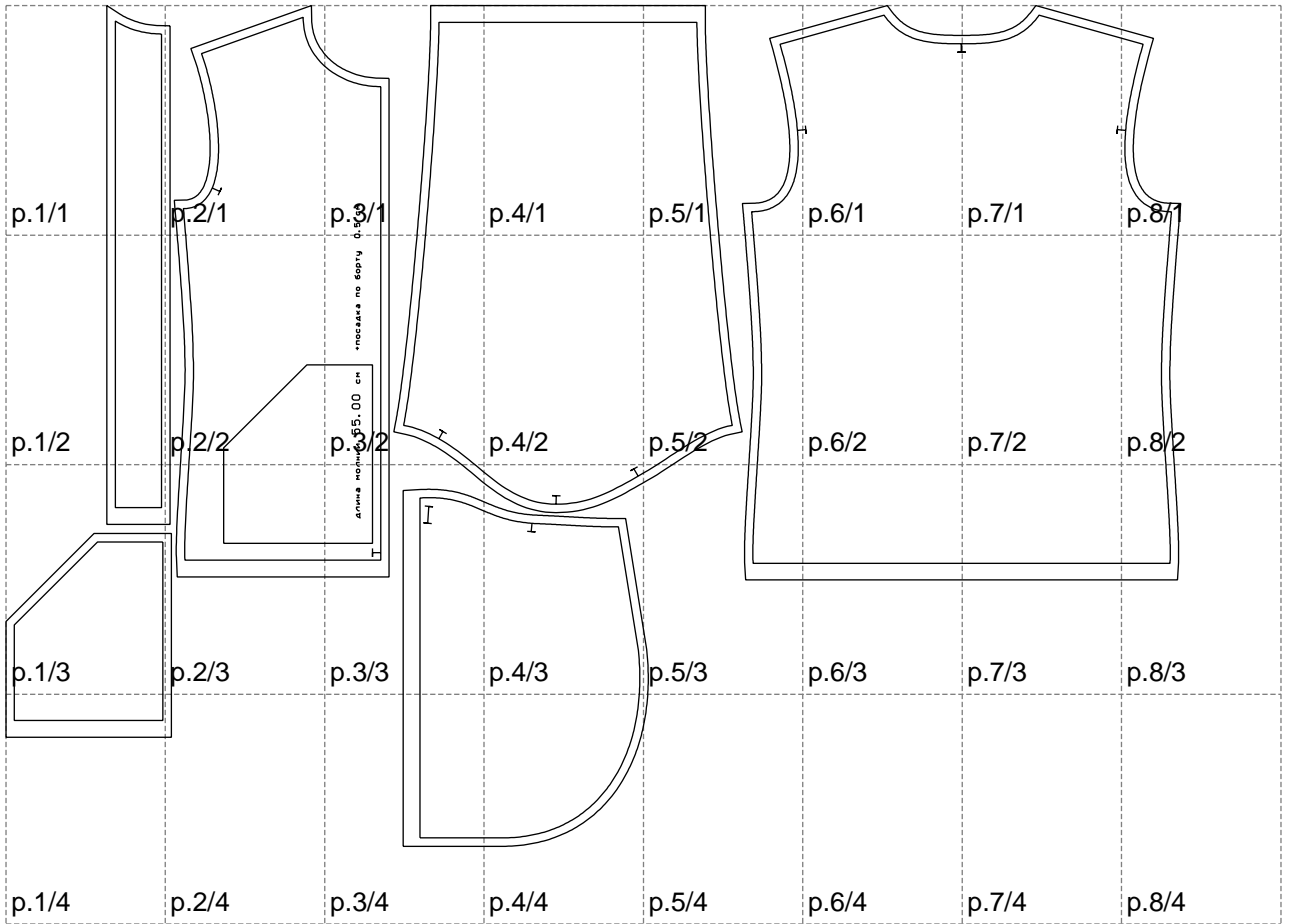

Not for print

Paper size: A4, size:1399.00 x1001.11 mm

# Example

size:557.55 x617.67 mm

Maneken =1 ver.0

rz\_1=170

rz\_16=88

rz\_17=75.6

rz\_18=67.6

rz\_19=96

rz\_20=94.6

---

. . . . .  
. . . . .  
. . . . .