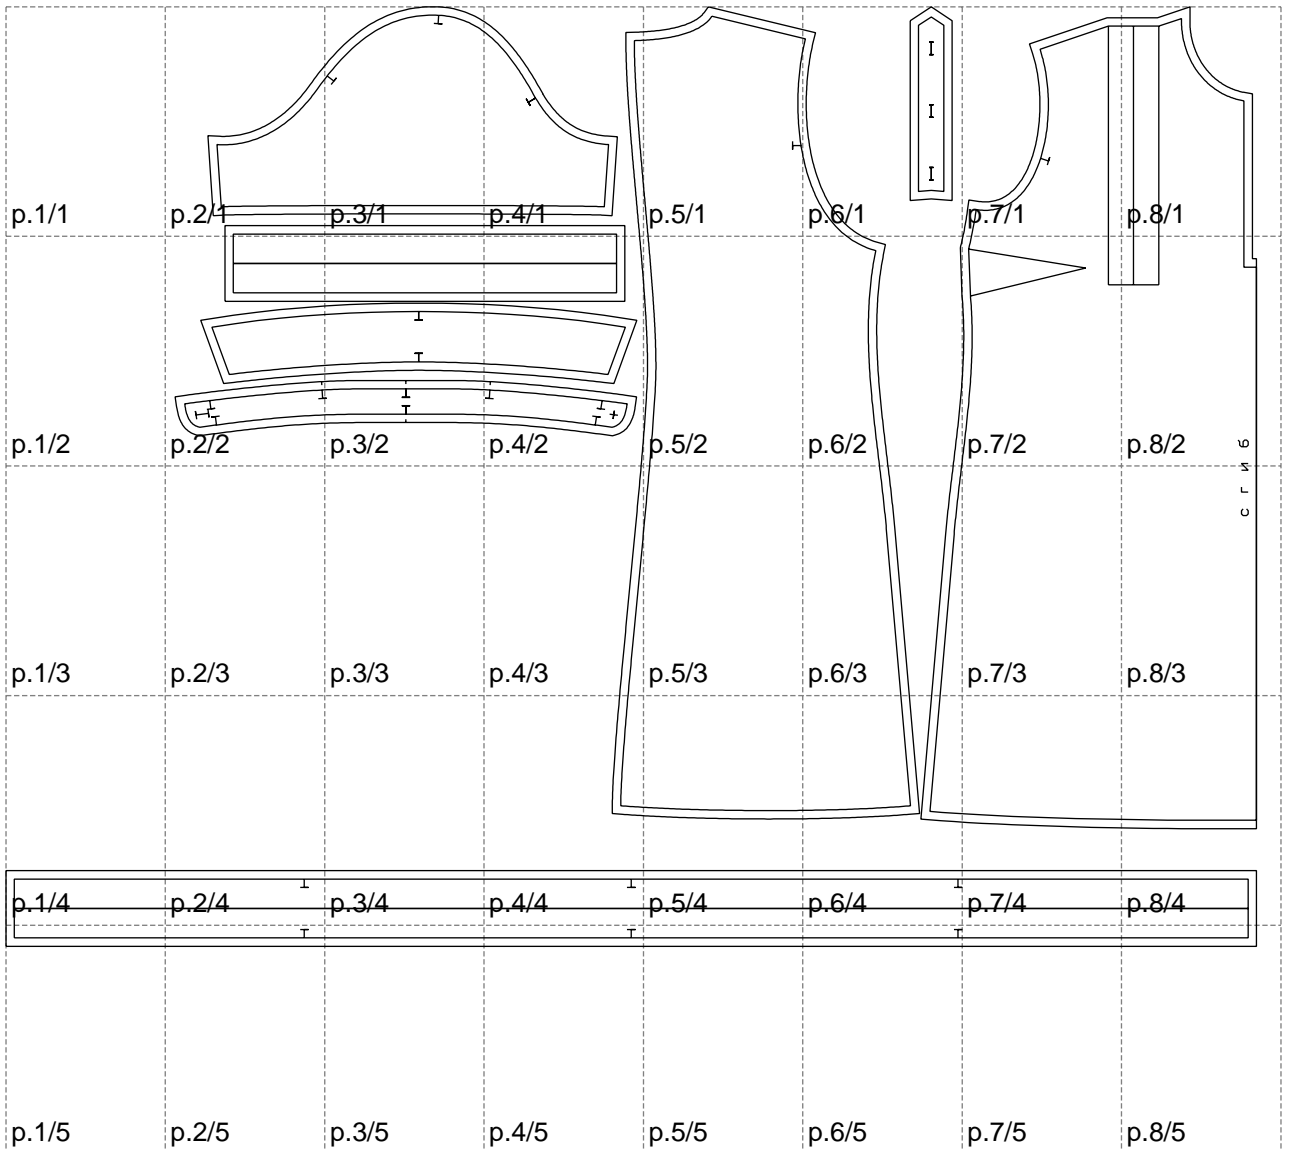

Not for print

Paper size: A4, size:1489.39 x1118.77 mm

# Example

size:1499.00 x1512.76 mm

Maneken =1 ver.0

rz\_1=170

rz\_16=104

rz\_17=88.9

rz\_18=84.4

rz\_19=112

rz\_20=109.3

---

. . . . .  
. . . . .  
. . . . .