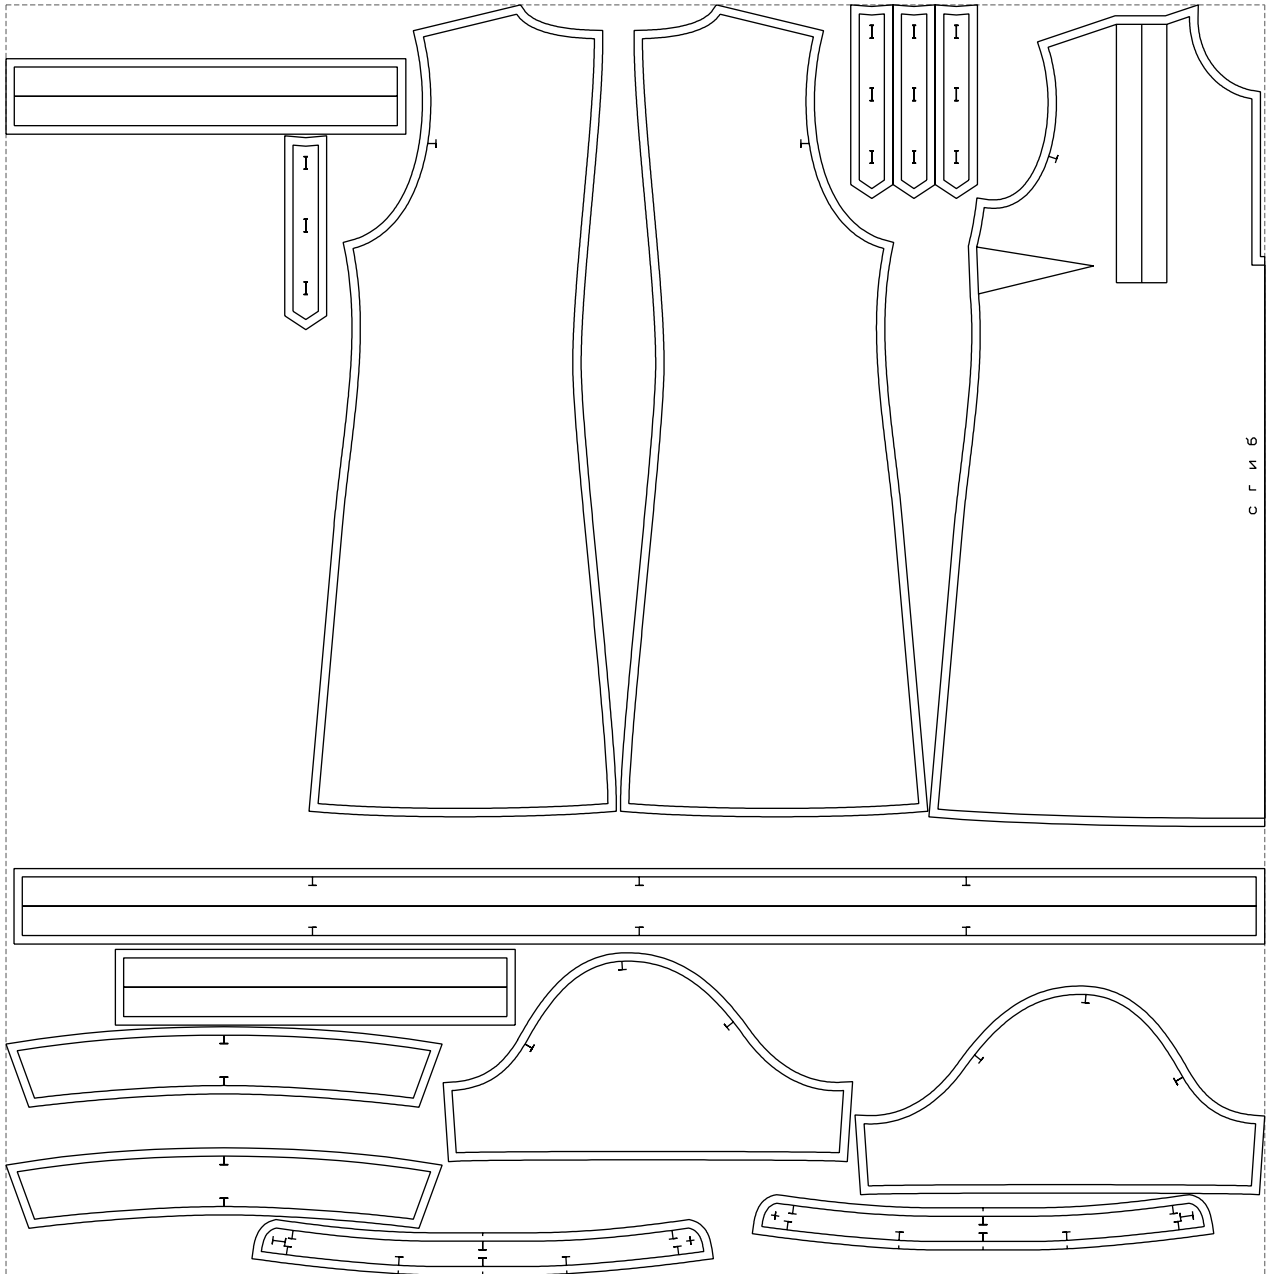

Not for print

Paper size: A4, size:1489.39 x1118.77 mm

# Example

size:1499.00 x1512.76 mm

Maneken =1 ver.0

rz\_1=170

rz\_16=104

rz\_17=88.9

rz\_18=84.4

rz\_19=112