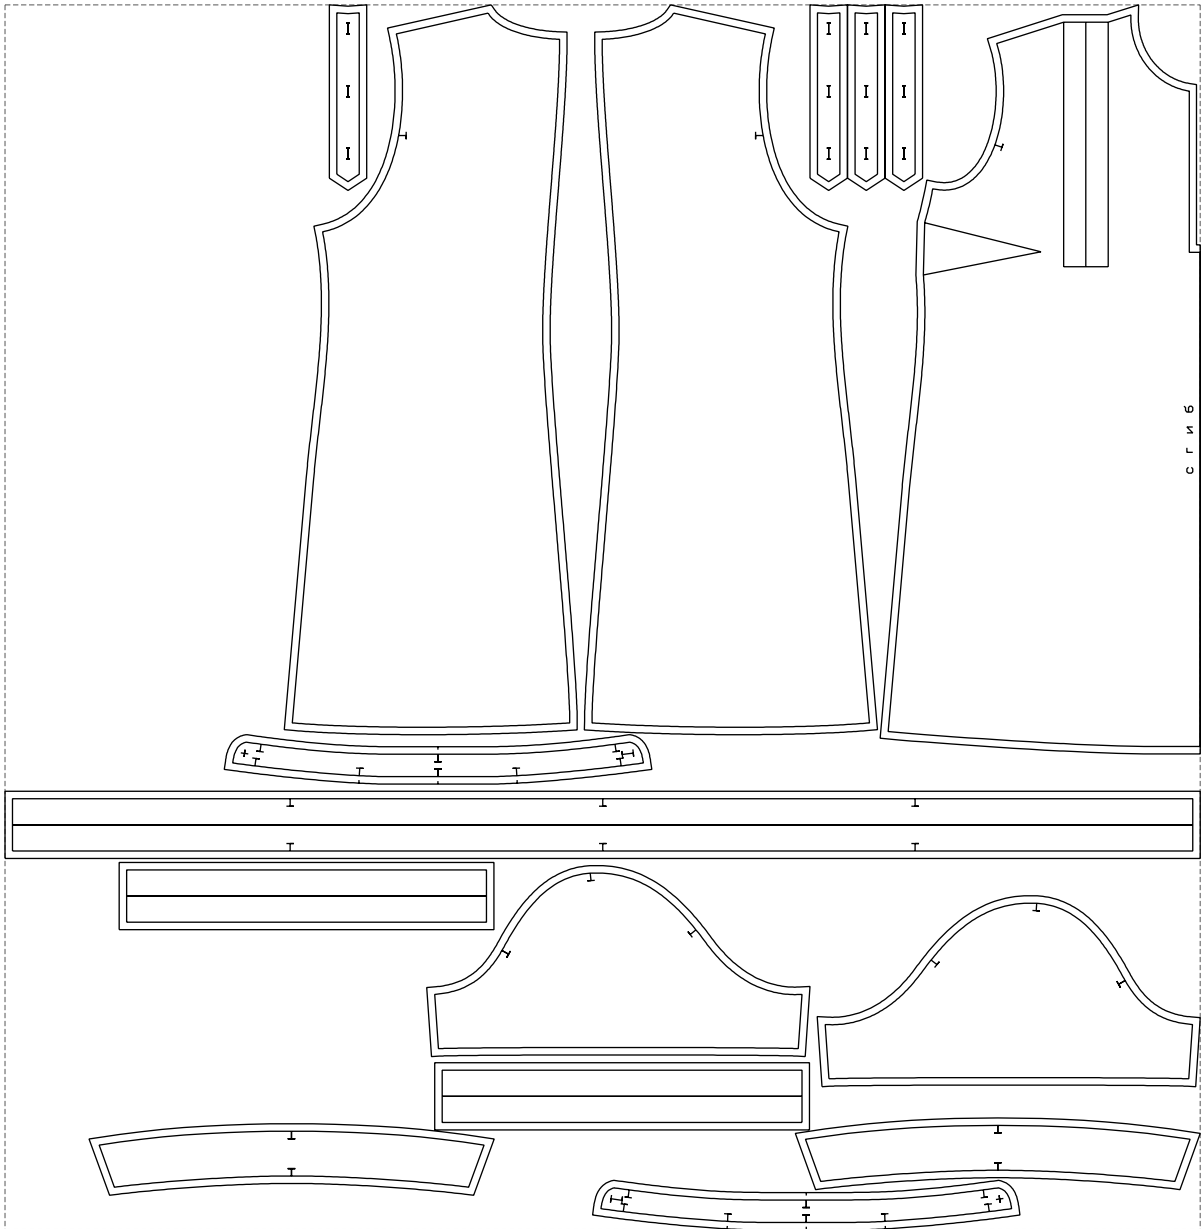

Not for print

Paper size: A4, size:1601.63 x1143.94 mm

Example

size:1601.63 x1641.65 mm

Maneken =1 ver.0

rz_1=170

rz_16=116

rz_17=100

rz_18=98.8

rz_19=124

rz_20=121

.
.
.