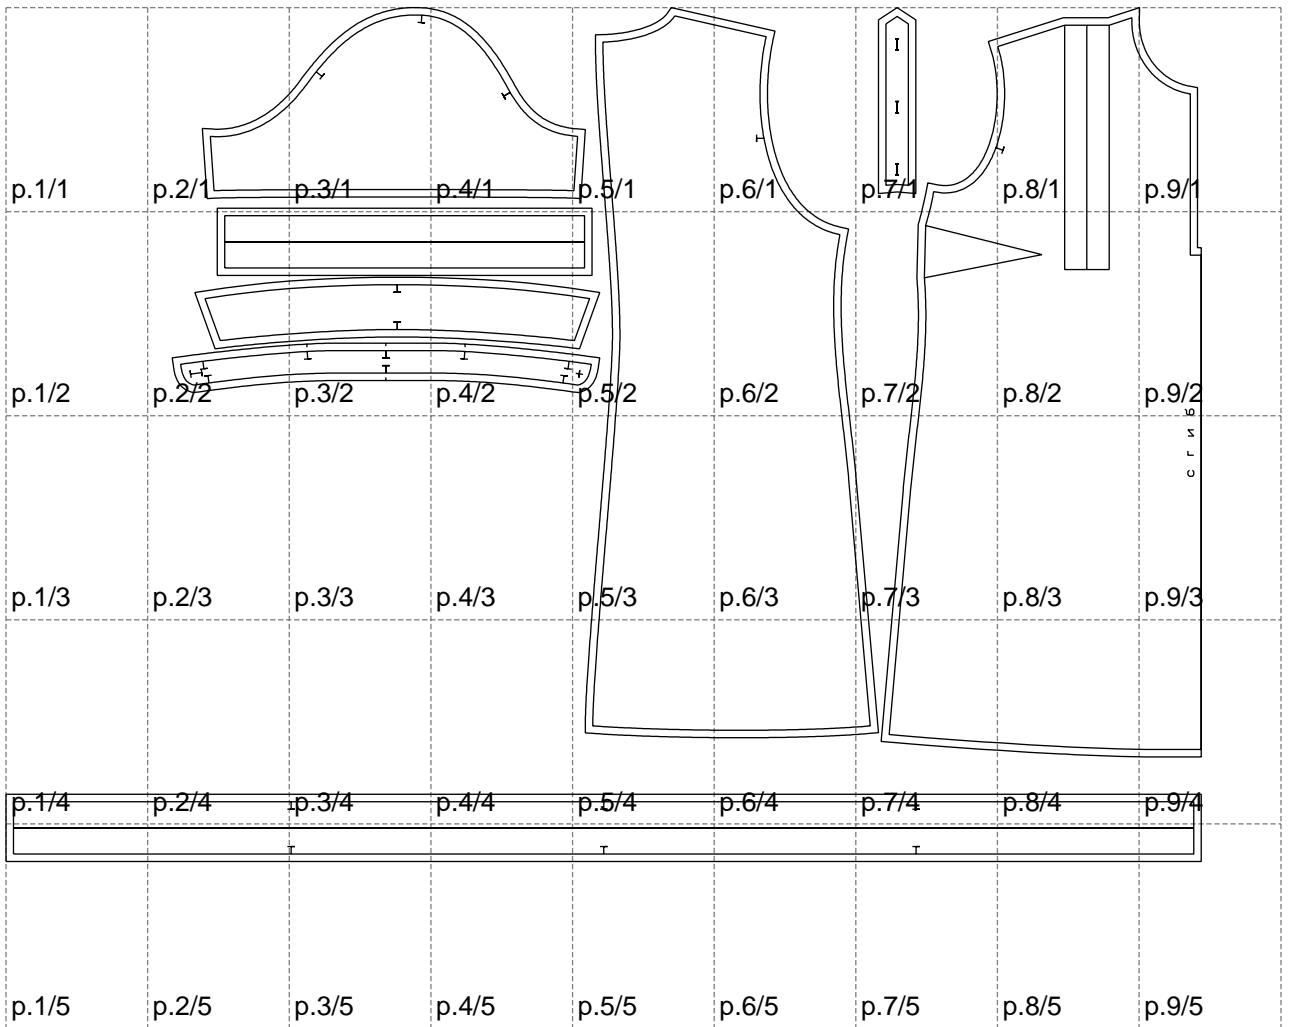

Not for print

Paper size: A4, size:1601.63 x1143.94 mm

Example

size:1601.63 x1641.65 mm

Maneken =1 ver.0

rz_1=170

rz_16=116

rz_17=100

rz_18=98.8

rz_19=124

rz_20=121

.
.
.