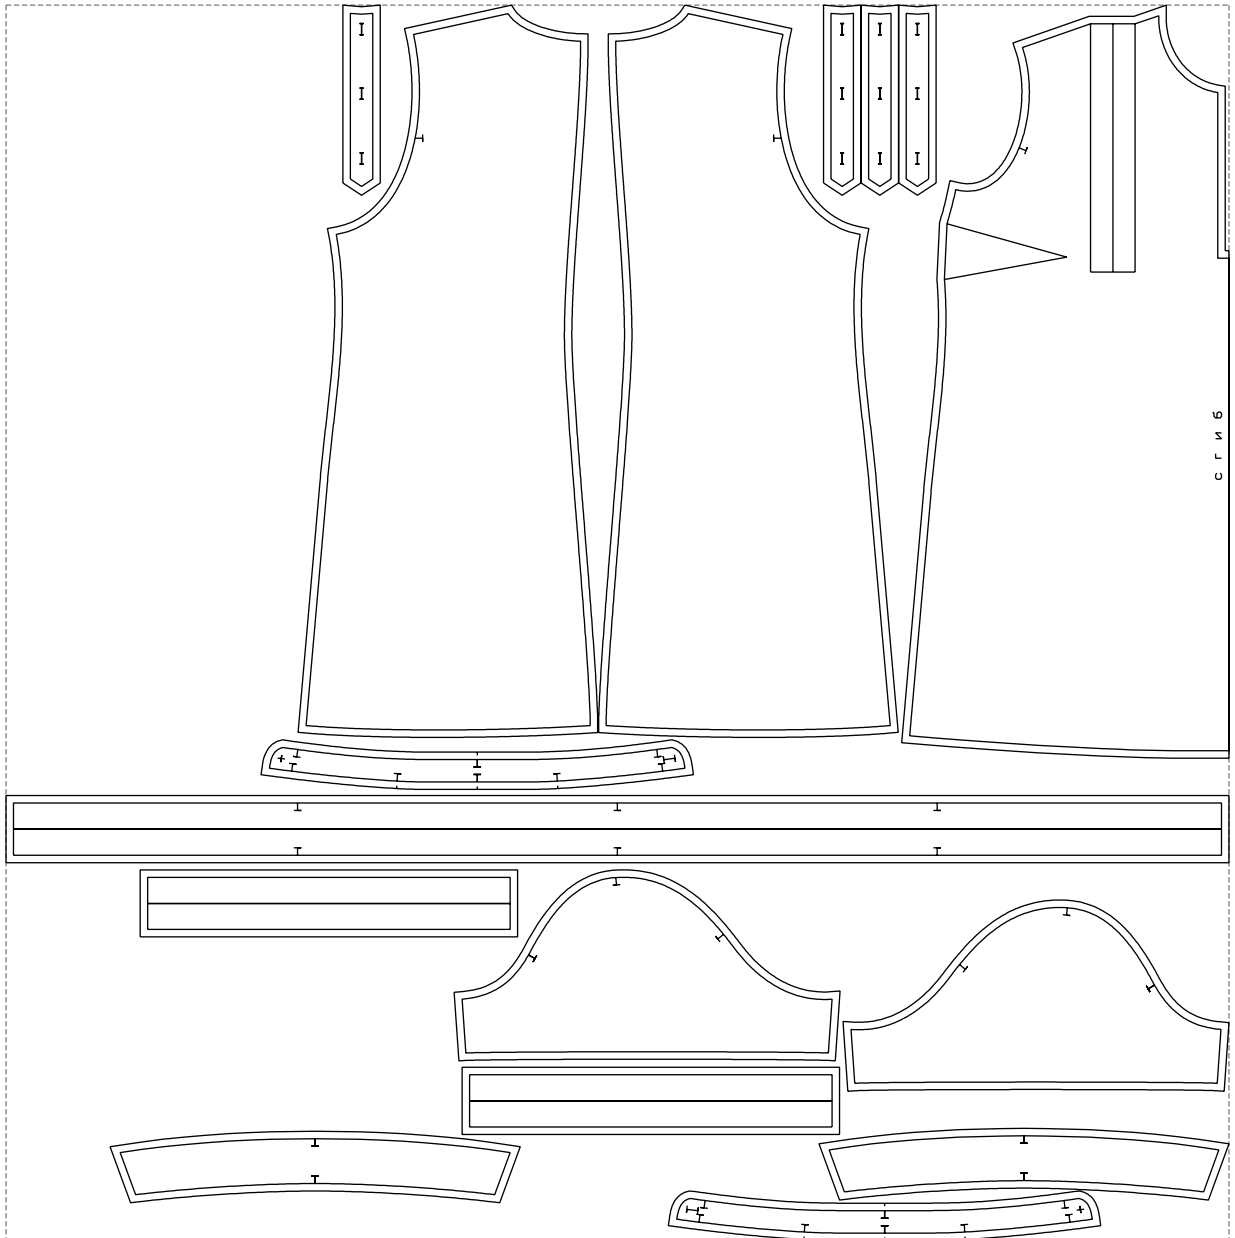

Not for print

Paper size: A4, size:1638.66 x1149.20 mm

Example

size:1638.66 x1655.34 mm

Maneken =1 ver.0

rz_1=170

rz_16=120

rz_17=104

rz_18=103.6

rz_19=128

rz_20=125.1

.
.
.