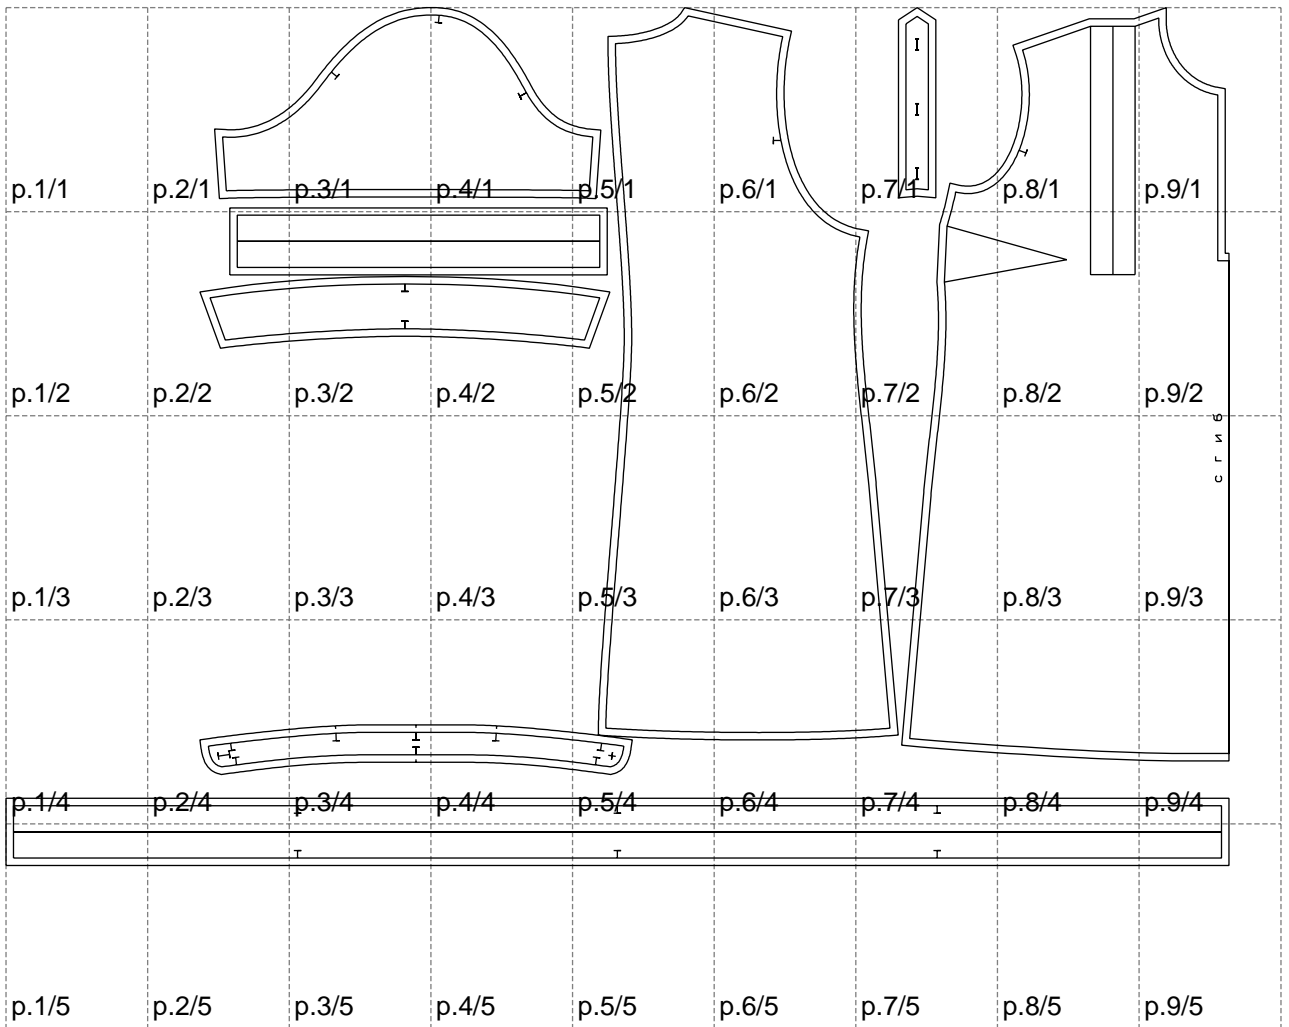

Not for print

Paper size: A4, size:1638.66 x1149.20 mm

Example

size:1638.66 x1655.34 mm

Maneken =1 ver.0

rz_1=170

rz_16=120

rz_17=104

rz_18=103.6

rz_19=128

rz_20=125.1

.
.
.