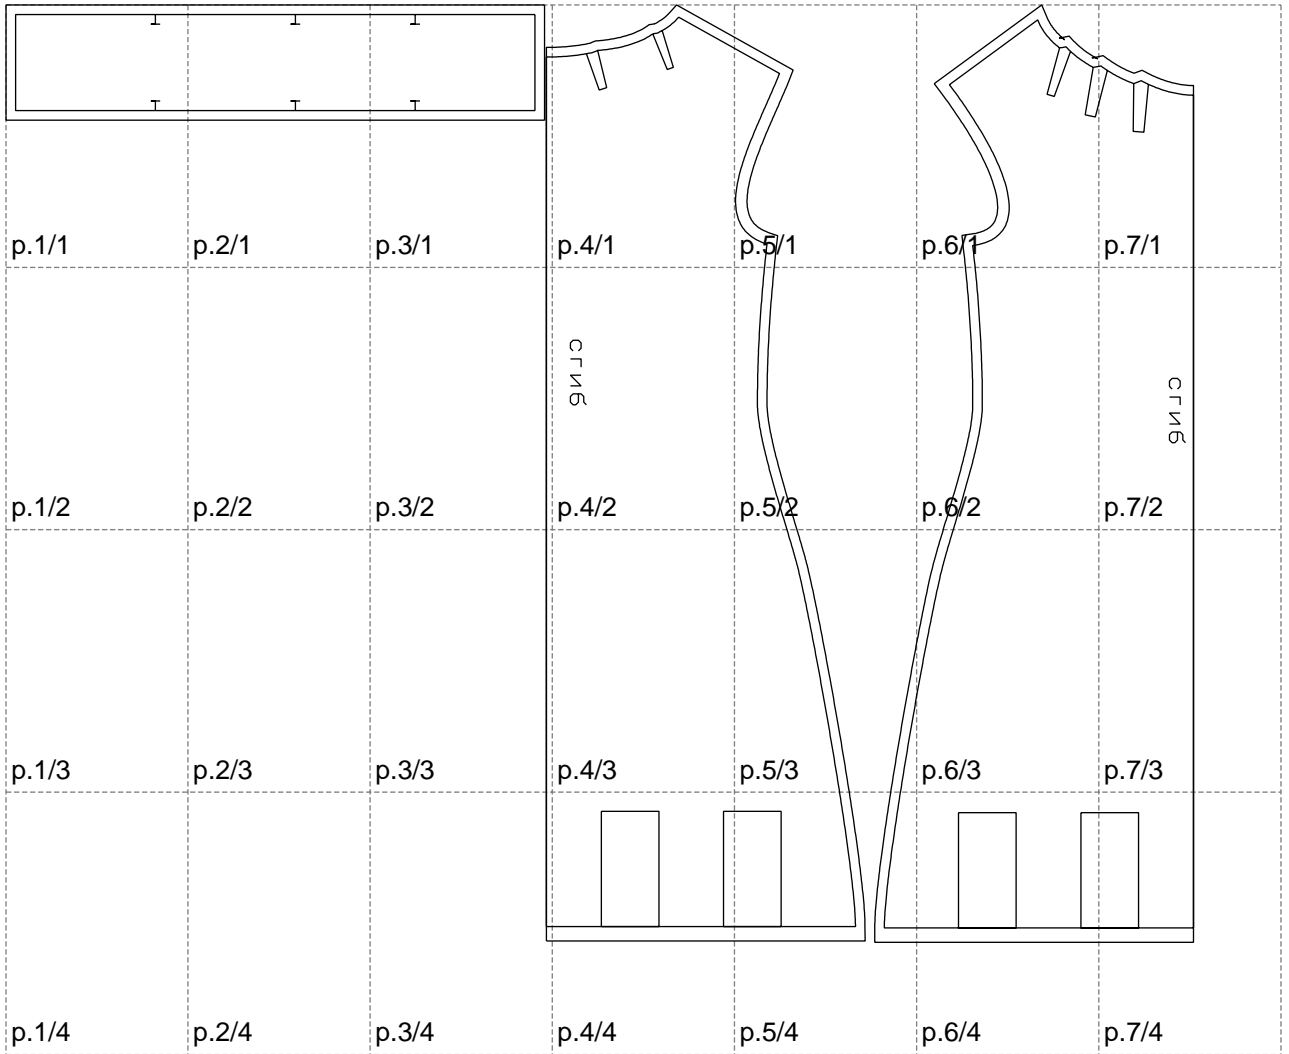

Not for print

Paper size: A4, size:1237.52 x976.62 mm

# Example

size:1236.86 x976.62 mm

Maneken =1 ver.0

rz\_1=170

rz\_16=88

rz\_17=75.6

rz\_18=67.6

rz\_19=96

rz\_20=94.6

---

. . . . .  
. . . . .  
. . . . .