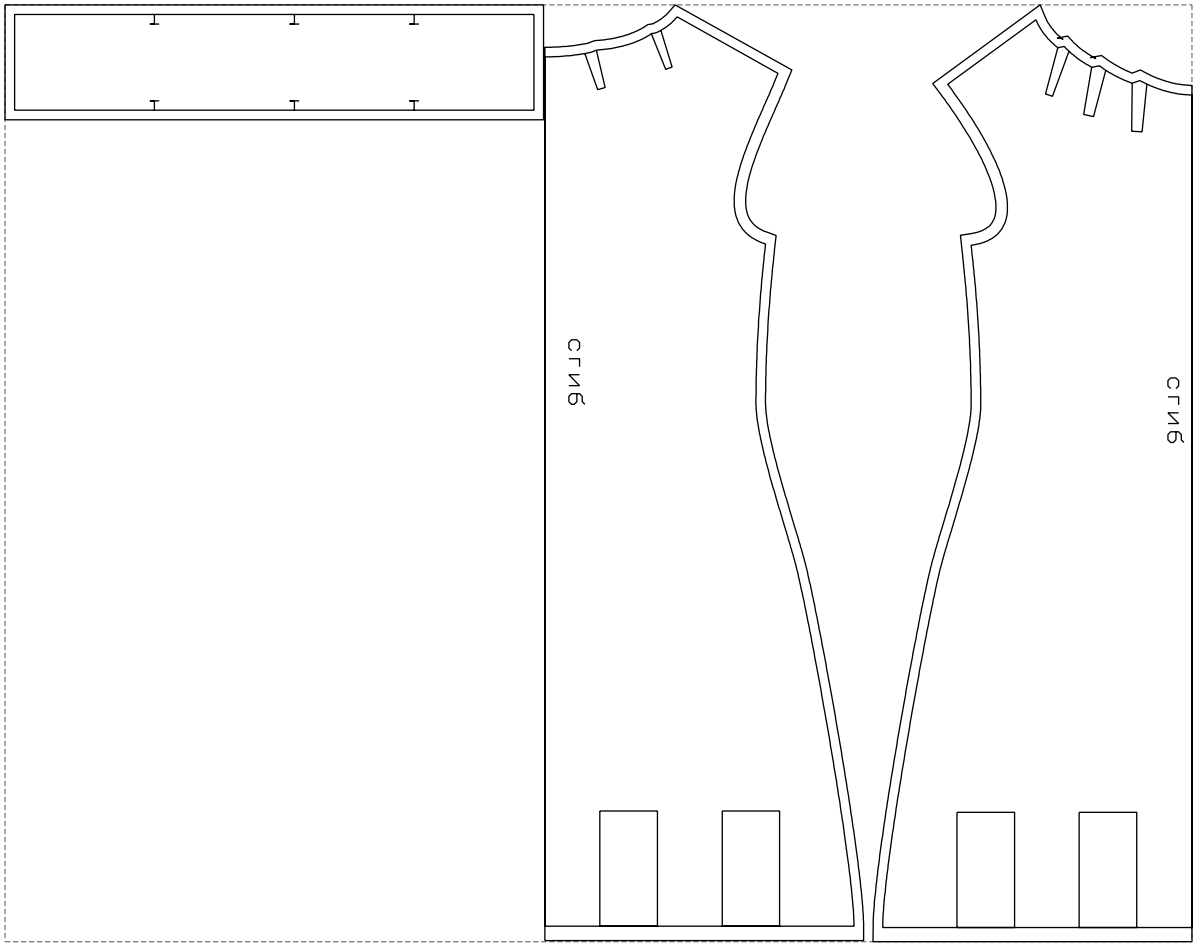

Not for print

Paper size: A4, size:1237.52 x976.62 mm

# Example

size:1236.86 x976.62 mm

Maneken =1 ver.0

rz\_1=170

rz\_16=88

rz\_17=75.6

rz\_18=67.6

rz\_19=96

rz\_20=94.6

---

. . . . .  
. . . . .  
. . . . .