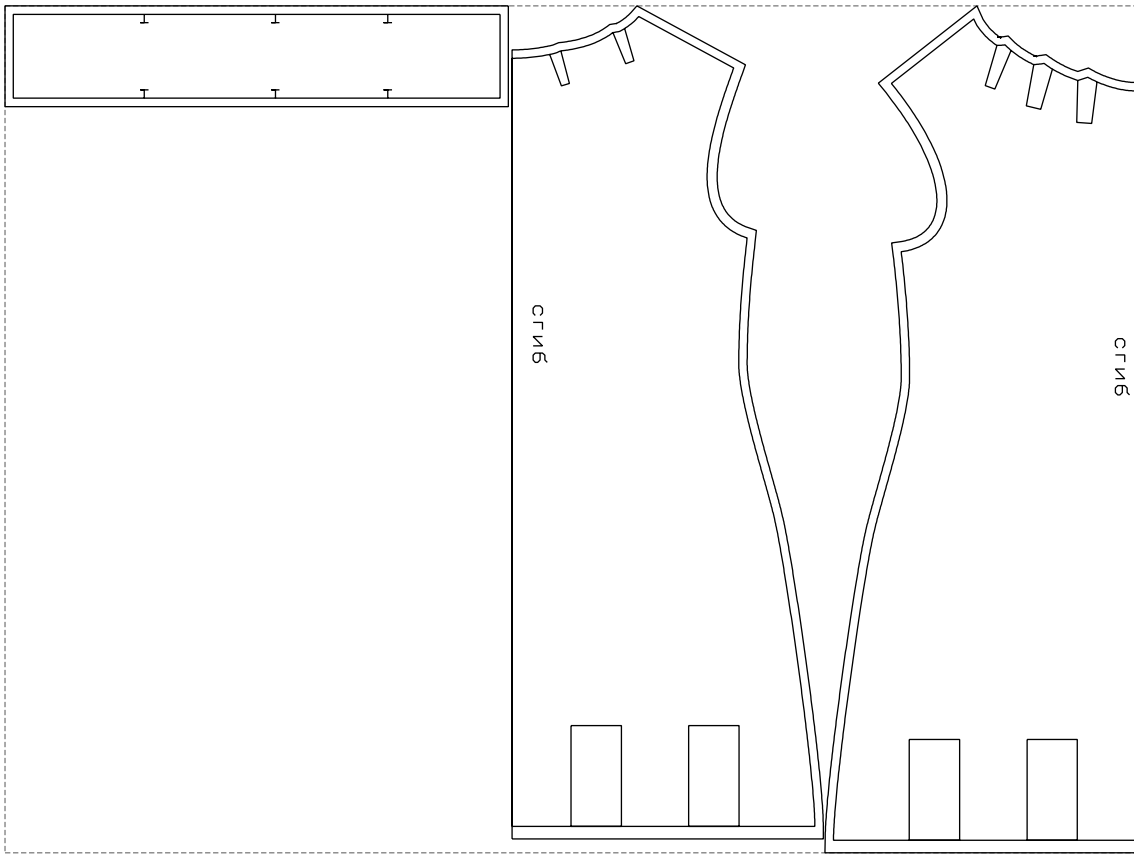

Not for print

Paper size: A4, size:1348.41 x1008.82 mm

# Example

size:1347.43 x1008.82 mm

Maneken =1 ver.0

rz\_1=170

rz\_16=108

rz\_17=92.5

rz\_18=89.2

rz\_19=116

rz\_20=113

---

. . . . .  
. . . . .  
. . . . .