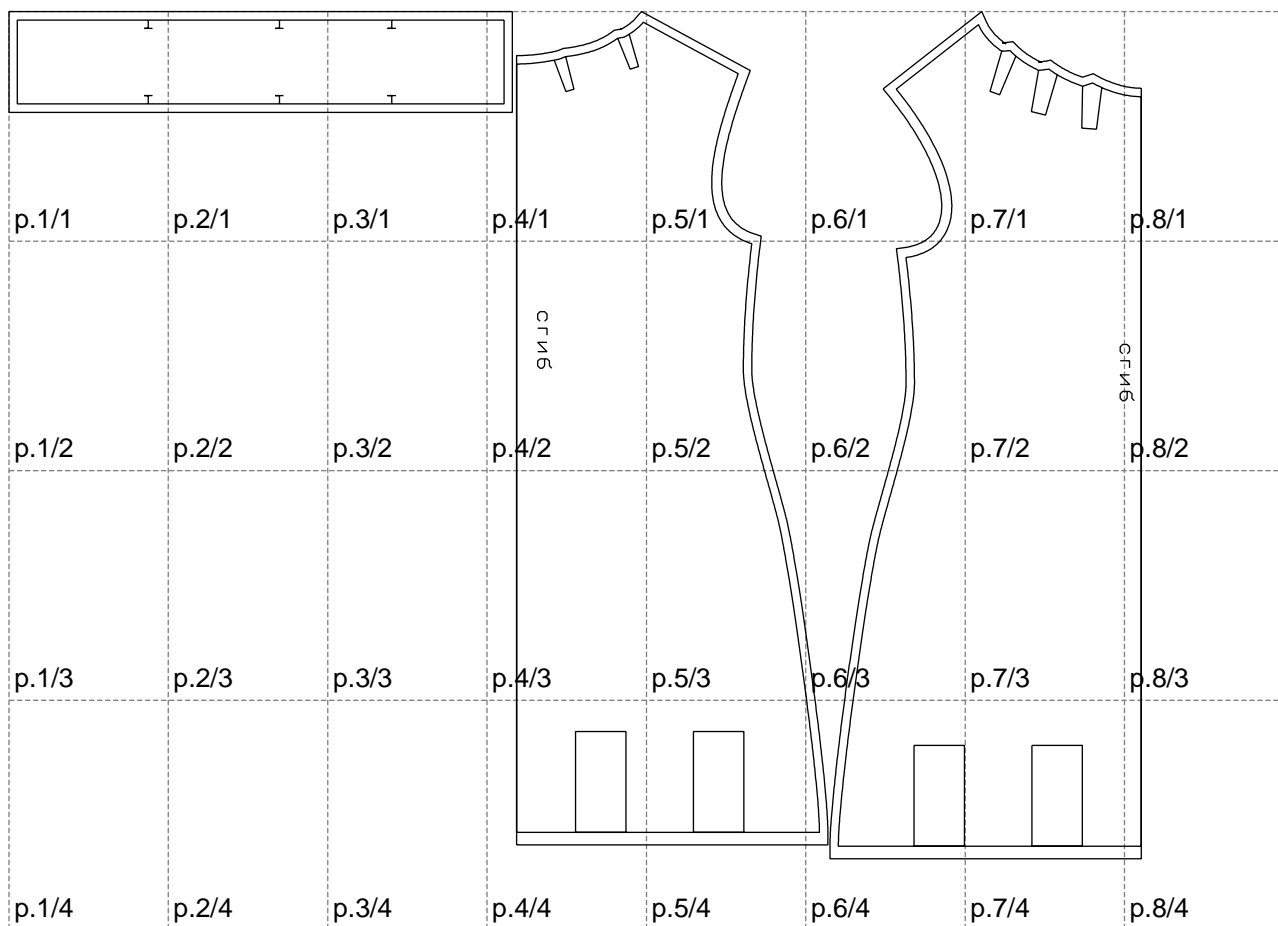

Not for print

Paper size: A4, size:1348.41 x1008.82 mm

# Example

size:1347.43 x1008.82 mm

Maneken =1 ver.0

rz\_1=170

rz\_16=108

rz\_17=92.5

rz\_18=89.2

rz\_19=116

rz\_20=113

---

. . . . .  
. . . . .  
. . . . .