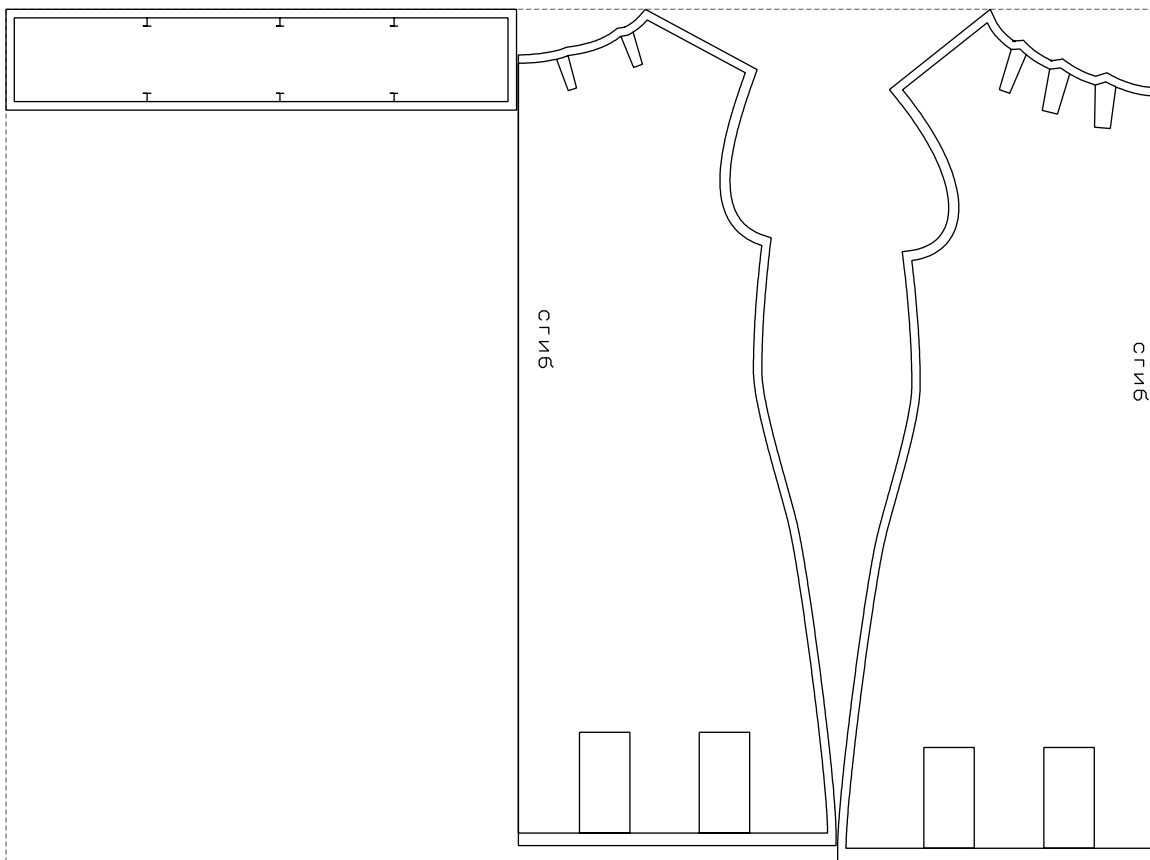

Not for print

Paper size: A4, size:1368.96 x1014.18 mm

# Example

size:1368.85 x1014.18 mm

Maneken =1 ver.0

rz\_1=170

rz\_16=112

rz\_17=96.2

rz\_18=94

rz\_19=120

rz\_20=117

---

. . . . .  
. . . . .  
. . . . .