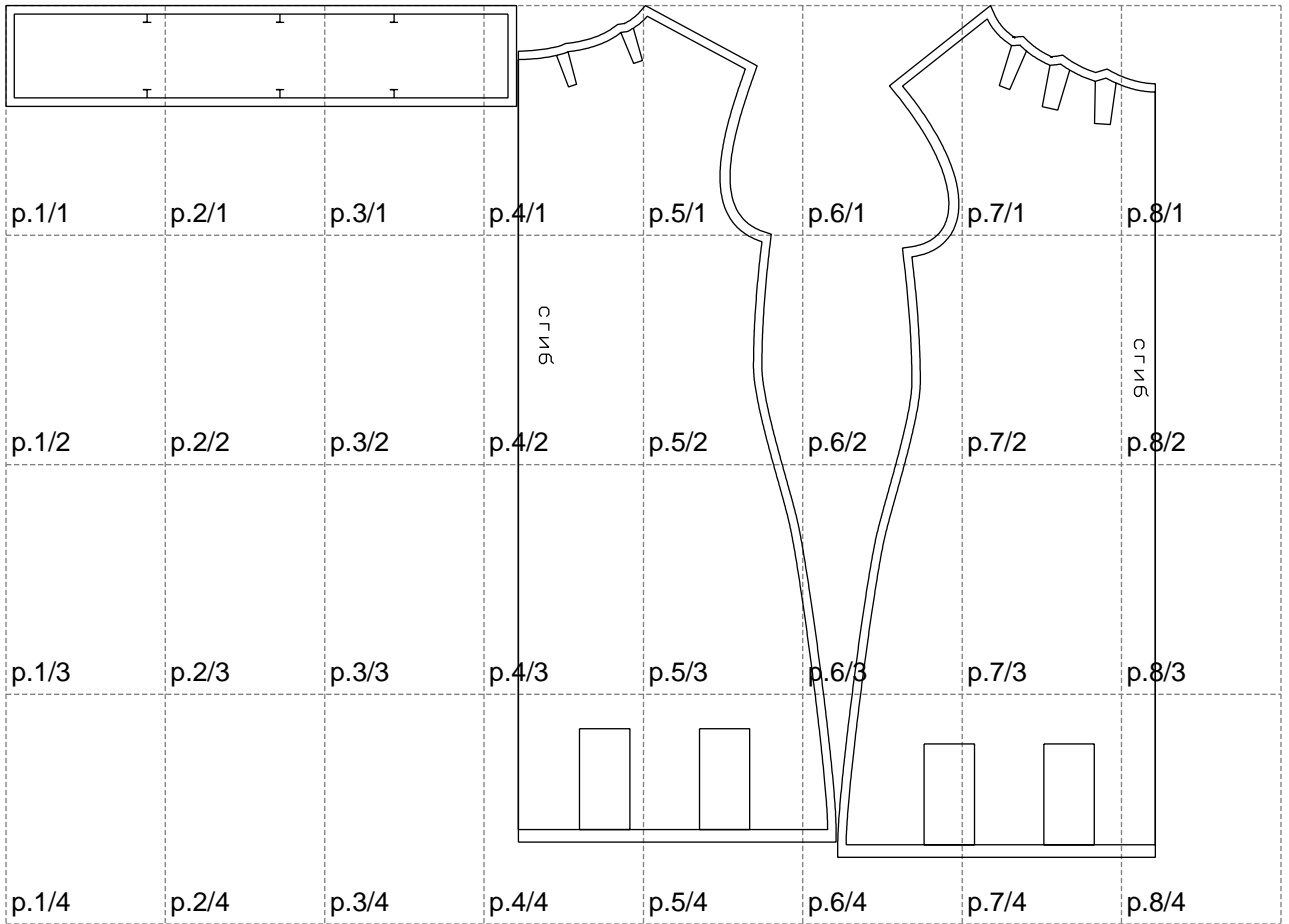

Not for print

Paper size: A4, size:1368.96 x1014.18 mm

# Example

size:1368.85 x1014.18 mm

Maneken =1 ver.0

rz\_1=170

rz\_16=112

rz\_17=96.2

rz\_18=94

rz\_19=120

rz\_20=117

---

. . . . .  
. . . . .  
. . . . .