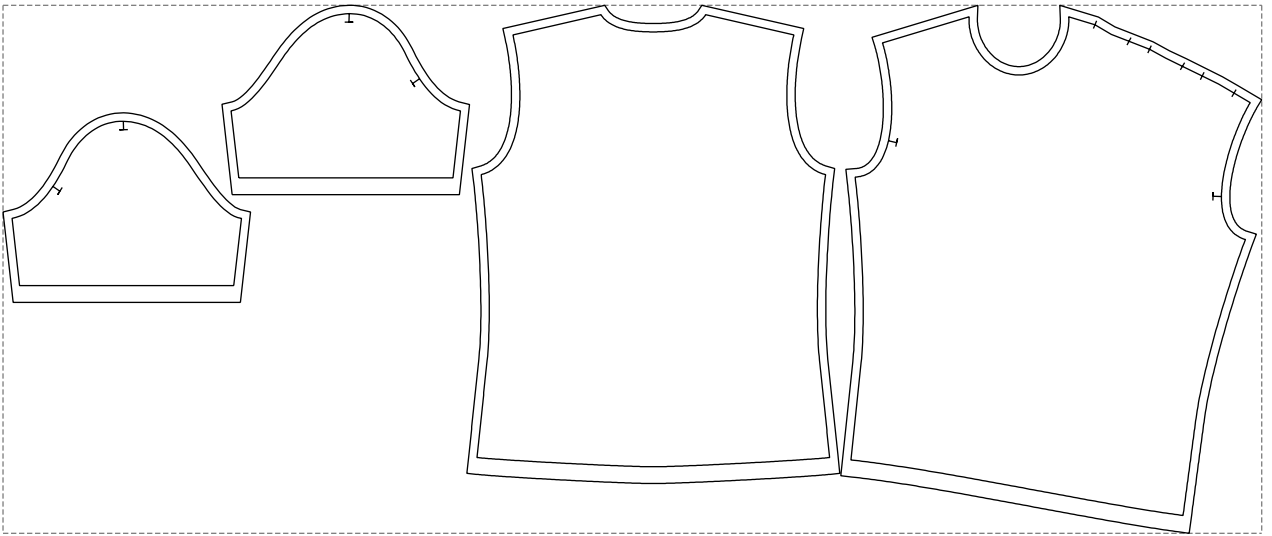

# Example

size:1499.00 x628.93 mm

Maneken =1 ver.0

rz\_1=170

rz\_16=88

rz\_17=75.6

rz\_18=67.6

rz\_19=96