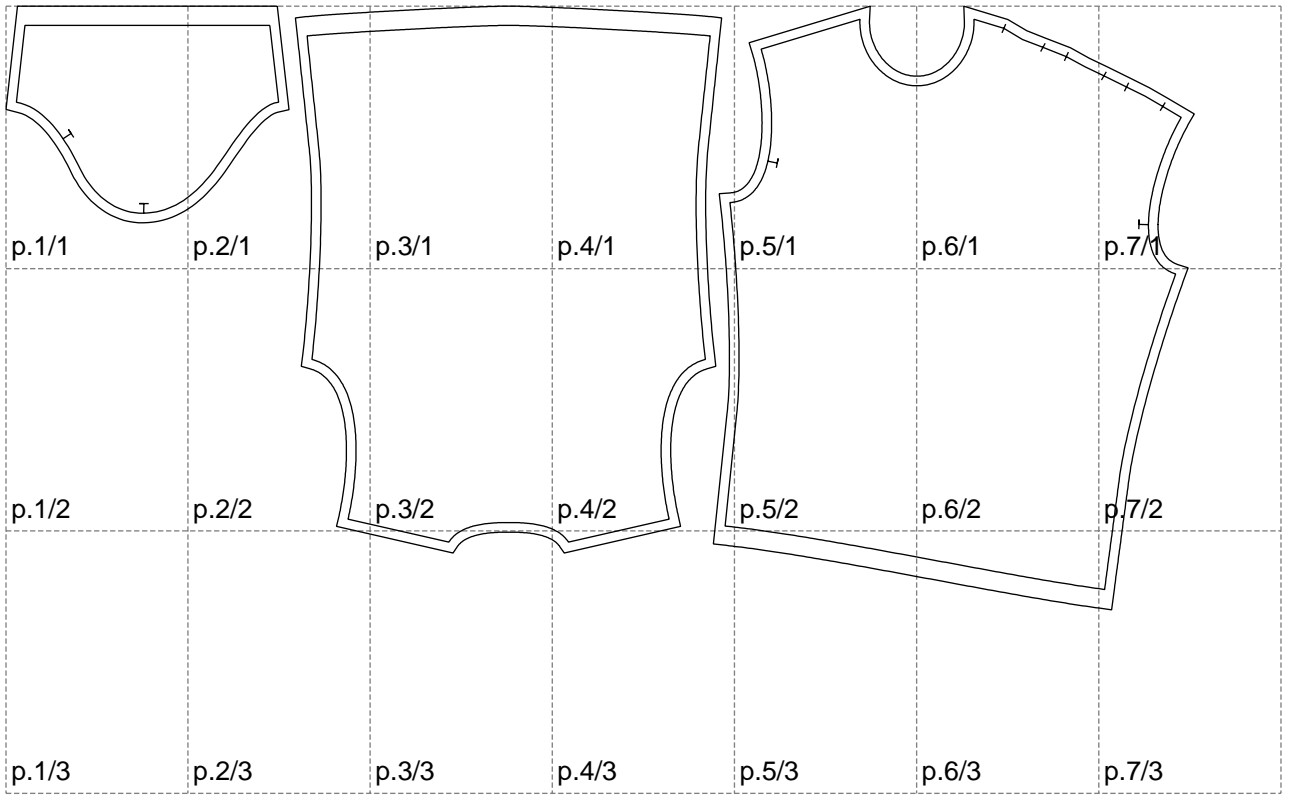

Not for print

Paper size: A4, size:1238.42 x628.93 mm

# Example

size:1499.00 x628.93 mm

Maneken =1 ver.0

rz\_1=170

rz\_16=88

rz\_17=75.6

rz\_18=67.6

rz\_19=96

rz\_20=94.6

---

. . . . .  
. . . . .  
. . . . .