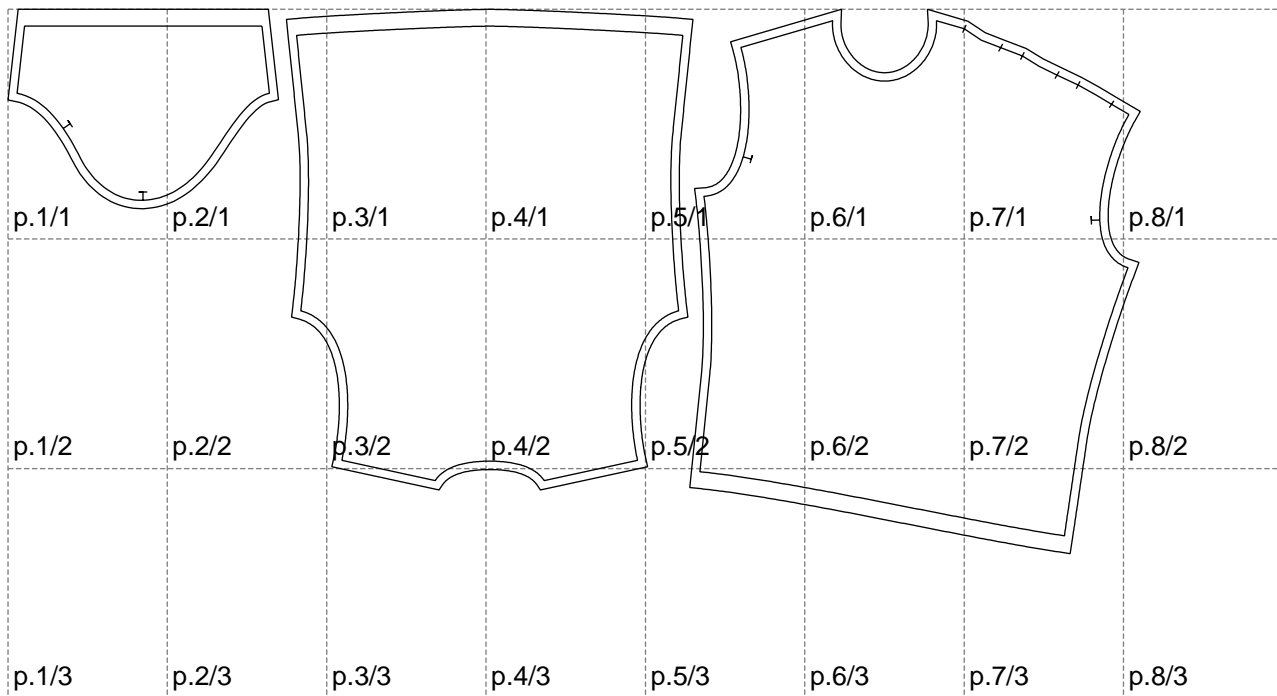

Not for print

Paper size: A4, size:1348.69 x648.07 mm

# Example

size:1348.14 x648.07 mm

Maneken =1 ver.0

rz\_1=170

rz\_16=96

rz\_17=82

rz\_18=76

rz\_19=104

rz\_20=101.8

---

. . . . .  
. . . . .  
. . . . .