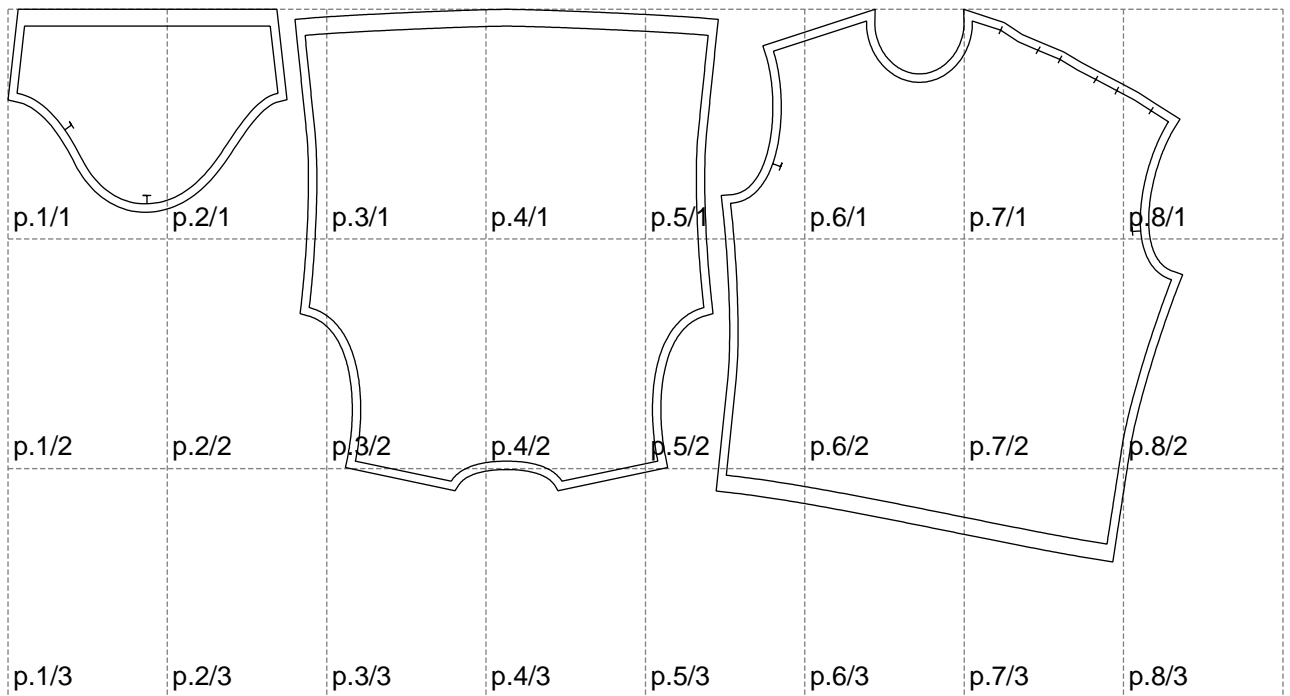

Not for print

Paper size: A4, size:1399.00 x658.04 mm

# Example

size:1398.43 x658.04 mm

Maneken =1 ver.0

rz\_1=170

rz\_16=100

rz\_17=85.4

rz\_18=80.2

rz\_19=108

rz\_20=105.4

---

. . . . .  
. . . . .  
. . . . .