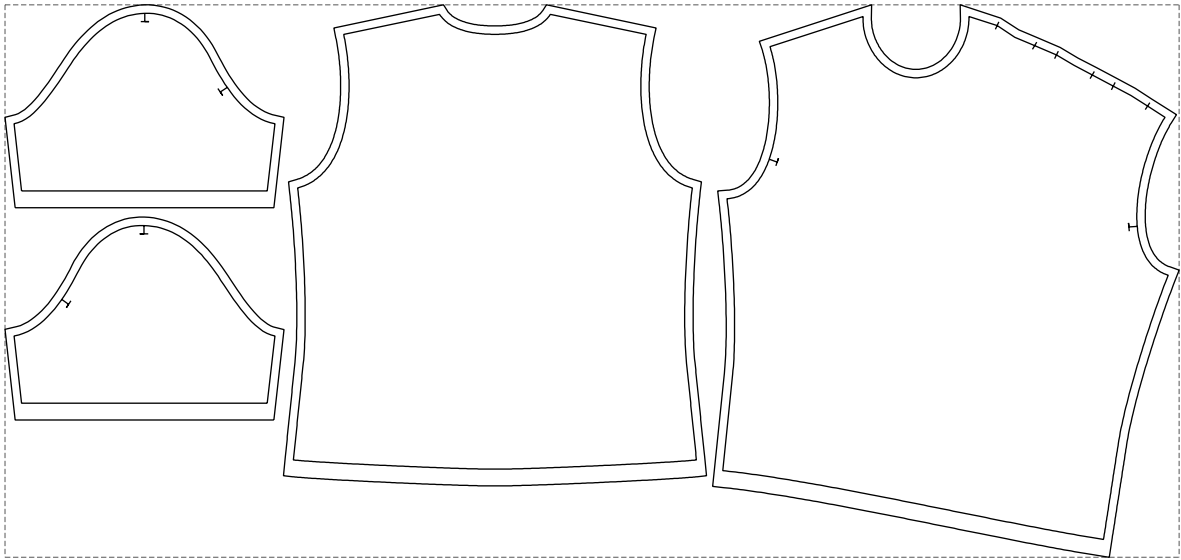

# Example

size:1398.43 x658.04 mm

Maneken =1 ver.0

rz\_1=170

rz\_16=100

rz\_17=85.4

rz\_18=80.2

rz\_19=108