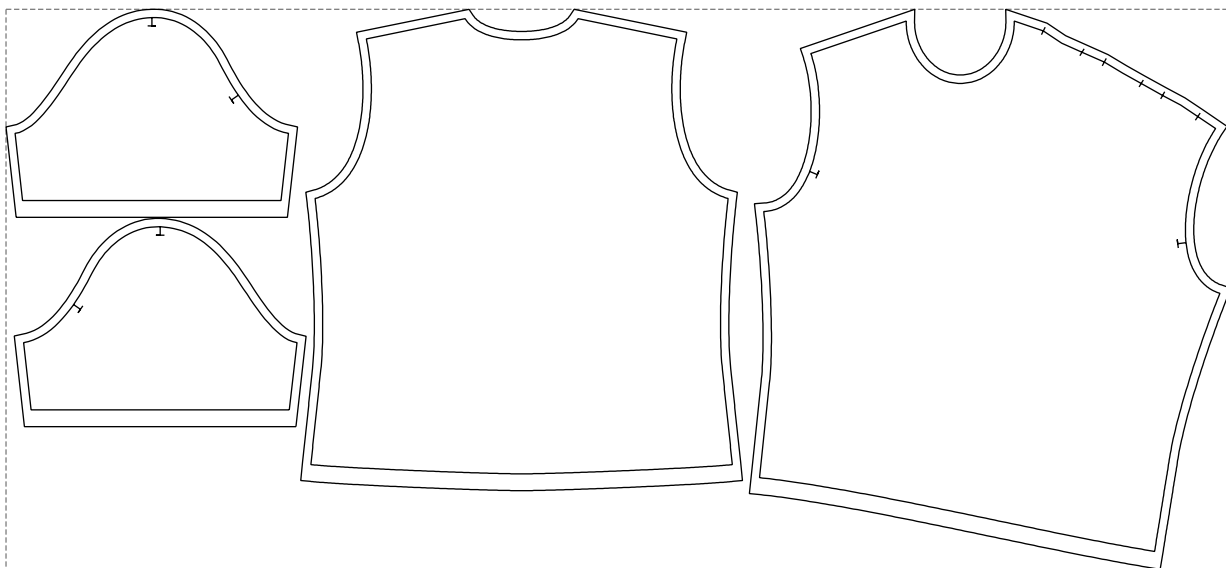

# Example

size:1458.95 x667.16 mm

Maneken =1 ver.0

rz\_1=170

rz\_16=104

rz\_17=88.9

rz\_18=84.4

rz\_19=112