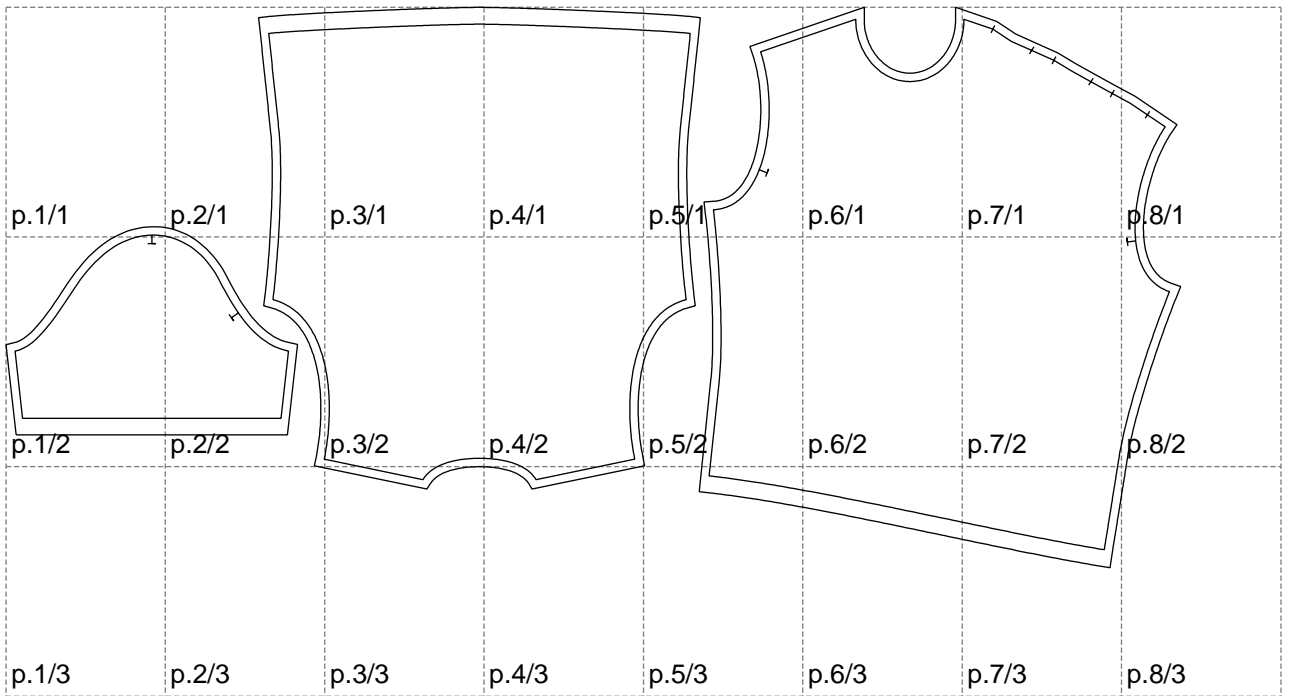

Not for print

Paper size: A4, size:1399.00 x667.16 mm

# Example

size:1458.95 x667.16 mm

Maneken =1 ver.0

rz\_1=170

rz\_16=104

rz\_17=88.9

rz\_18=84.4

rz\_19=112

rz\_20=109.3

---

. . . . .  
. . . . .  
. . . . .