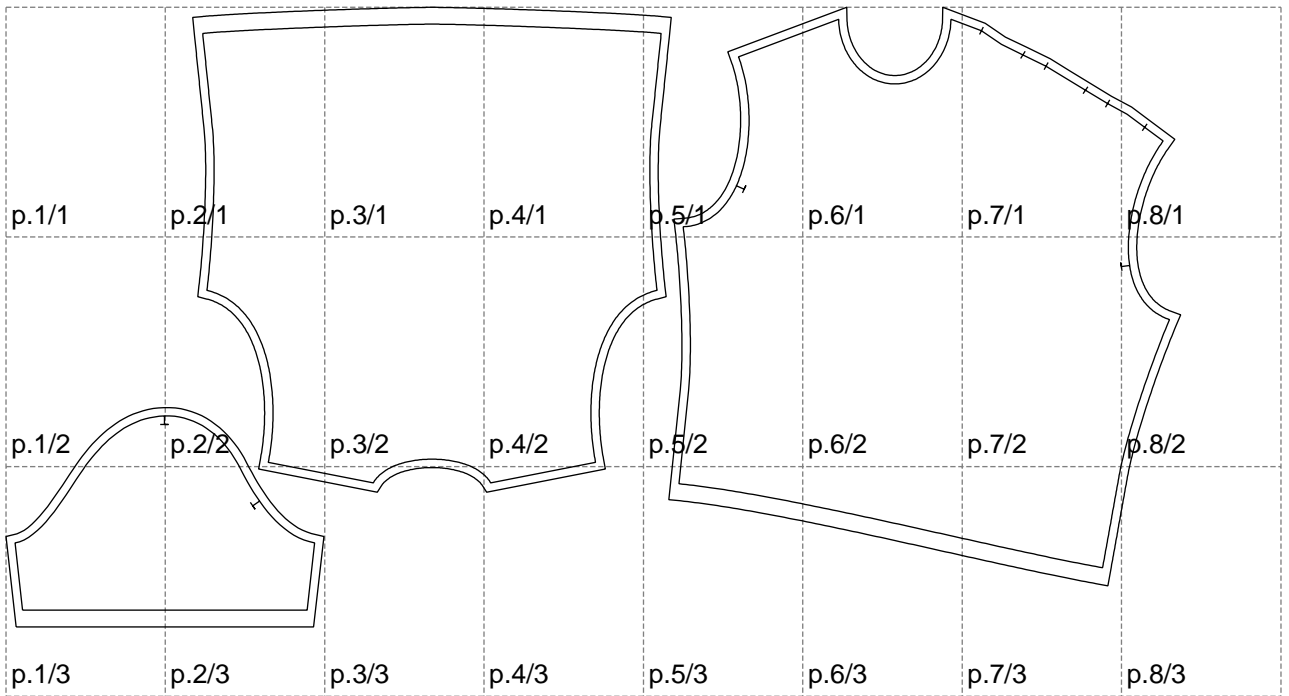

Not for print

Paper size: A4, size:1399.00 x737.74 mm

# Example

size:1499.00 x834.56 mm

Maneken =1 ver.0

rz\_1=170

rz\_16=112

rz\_17=96.2

rz\_18=94

rz\_19=120

rz\_20=117

---

. . . . .  
. . . . .  
. . . . .