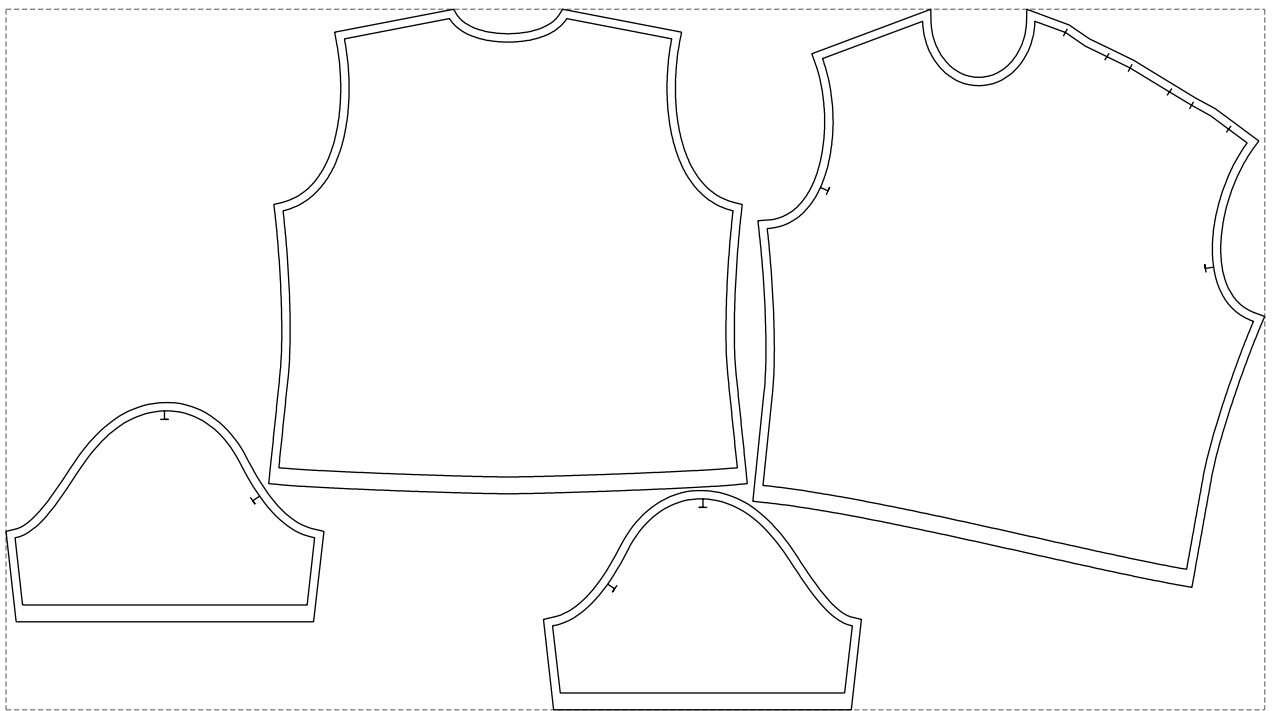

Not for print

Paper size: A4, size:1399.00 x737.74 mm

# Example

size:1499.00 x834.56 mm

Maneken =1 ver.0

rz\_1=170

rz\_16=112

rz\_17=96.2

rz\_18=94

rz\_19=120