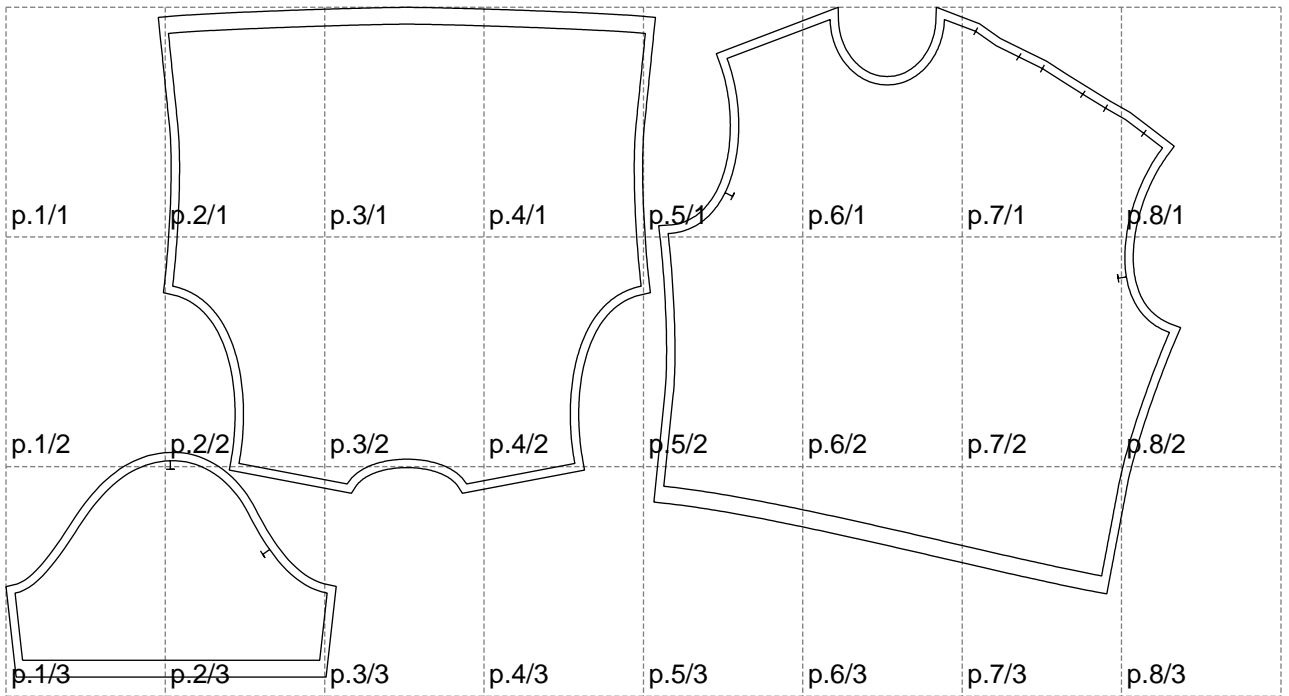

Not for print

Paper size: A4, size:1399.00 x797.42 mm

# Example

size:1499.00 x840.53 mm

Maneken =1 ver.0

rz\_1=170

rz\_16=116

rz\_17=100

rz\_18=98.8

rz\_19=124

rz\_20=121

---

. . . . .  
. . . . .  
. . . . .