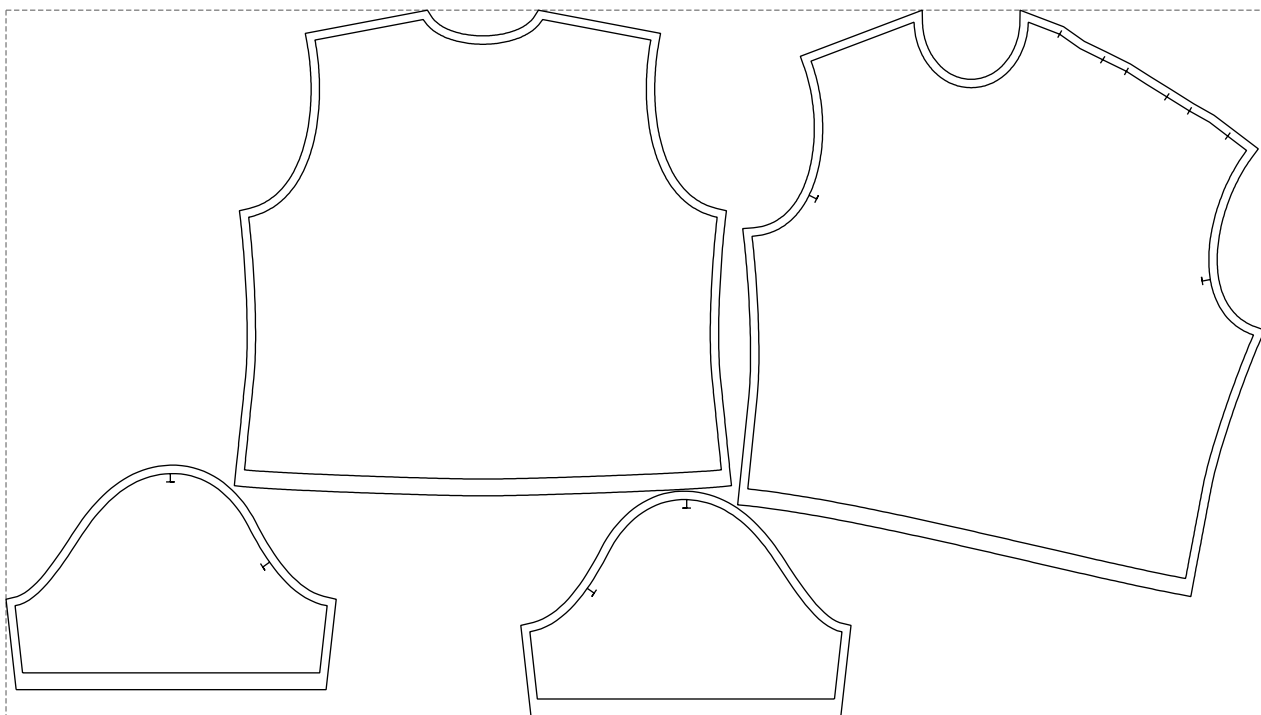

Not for print

Paper size: A4, size:1399.00 x797.42 mm

# Example

size:1499.00 x840.53 mm

Maneken =1 ver.0

rz\_1=170

rz\_16=116

rz\_17=100

rz\_18=98.8

rz\_19=124