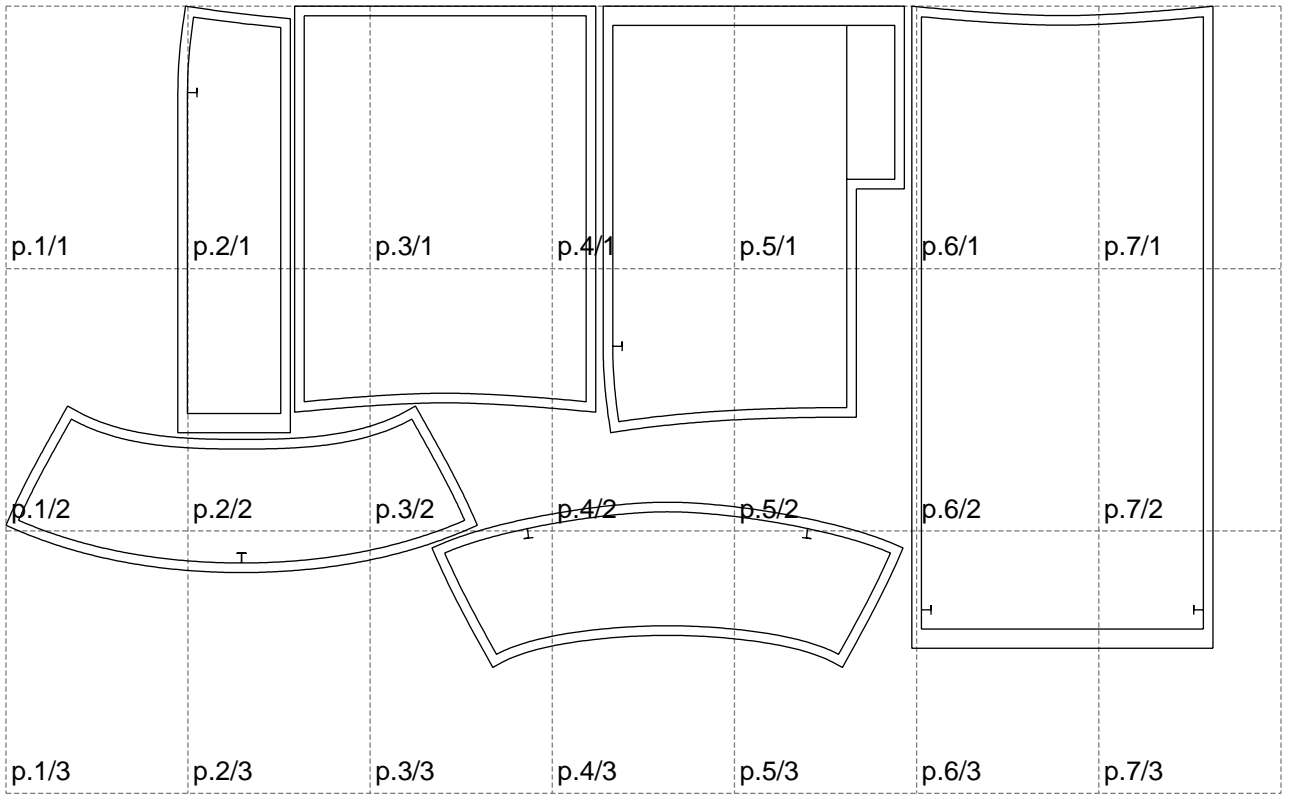

Not for print

Paper size: A4, size:1257.79 x688.91 mm

# Example

size:1307.52 x773.05 mm

Maneken =1 ver.0

rz\_1=170

rz\_16=88

rz\_17=75.6

rz\_18=67.6

rz\_19=96

rz\_20=94.6

---

. . . . .  
. . . . .  
. . . . .