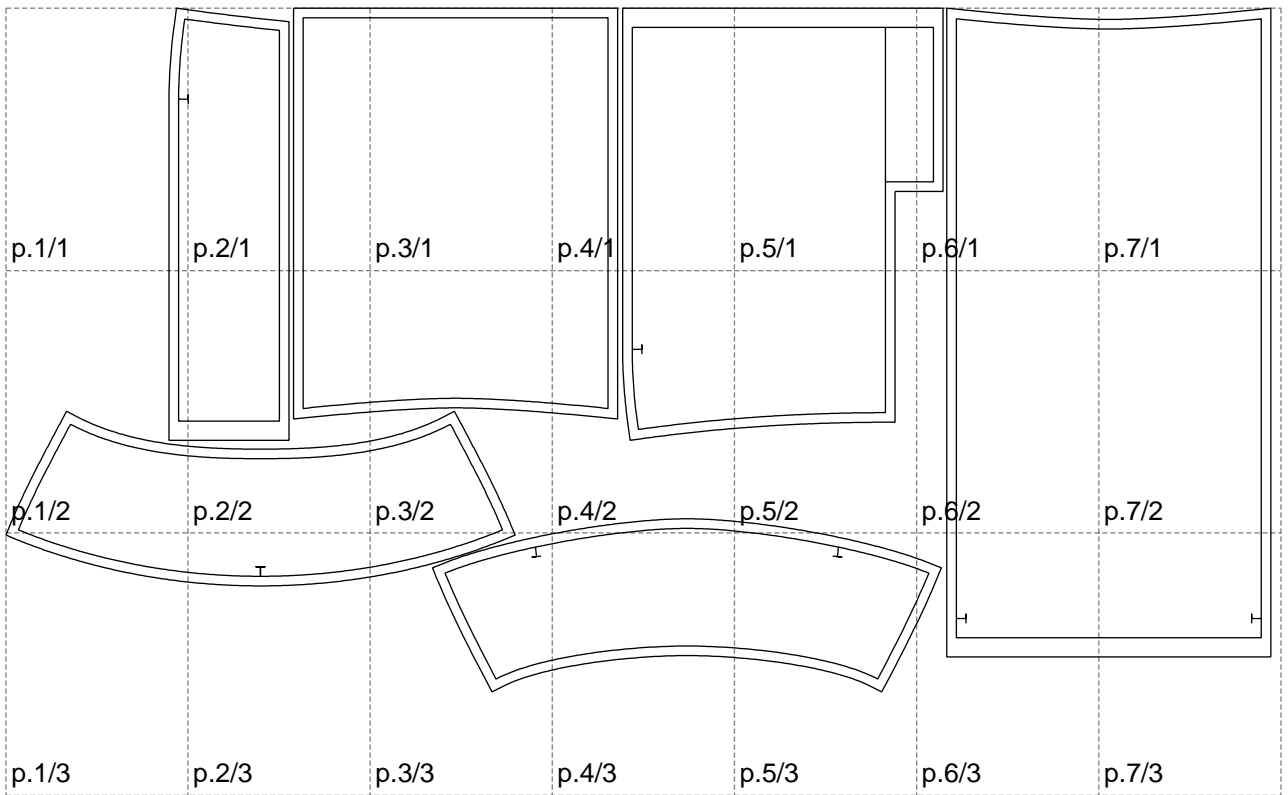

Not for print

Paper size: A4, size:1318.22 x712.36 mm

# Example

size:1408.21 x788.60 mm

Maneken =1 ver.0

rz\_1=170

rz\_16=96

rz\_17=82

rz\_18=76

rz\_19=104

rz\_20=101.8

---

. . . . .  
. . . . .  
. . . . .