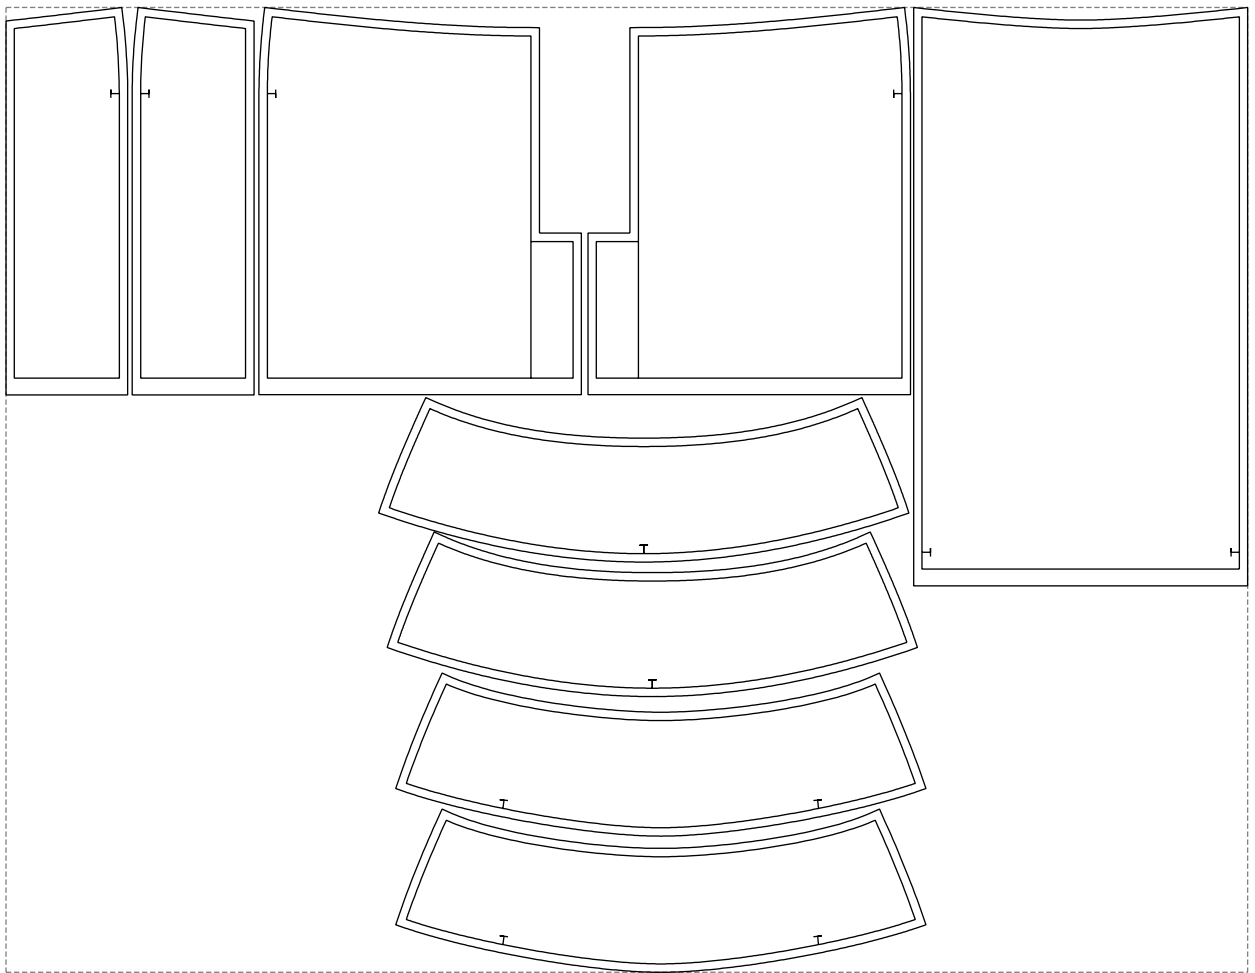

Not for print

Paper size: A4, size:1338.81 x791.09 mm

# Example

size:1478.94 x1149.29 mm

Maneken =1 ver.0

rz\_1=170

rz\_16=116

rz\_17=100

rz\_18=98.8

rz\_19=124