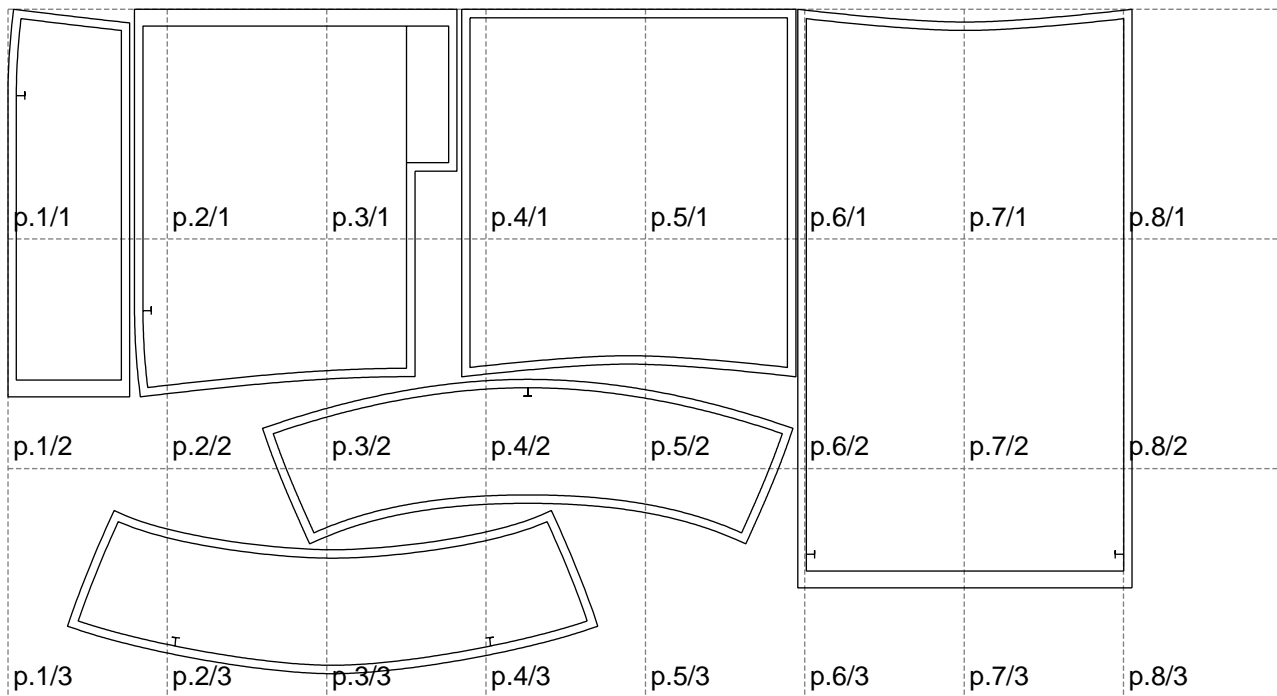

Not for print

Paper size: A4, size:1338.81 x791.09 mm

# Example

size:1478.94 x1149.29 mm

Maneken =1 ver.0

rz\_1=170

rz\_16=116

rz\_17=100

rz\_18=98.8

rz\_19=124

rz\_20=121

---

. . . . .  
. . . . .  
. . . . .