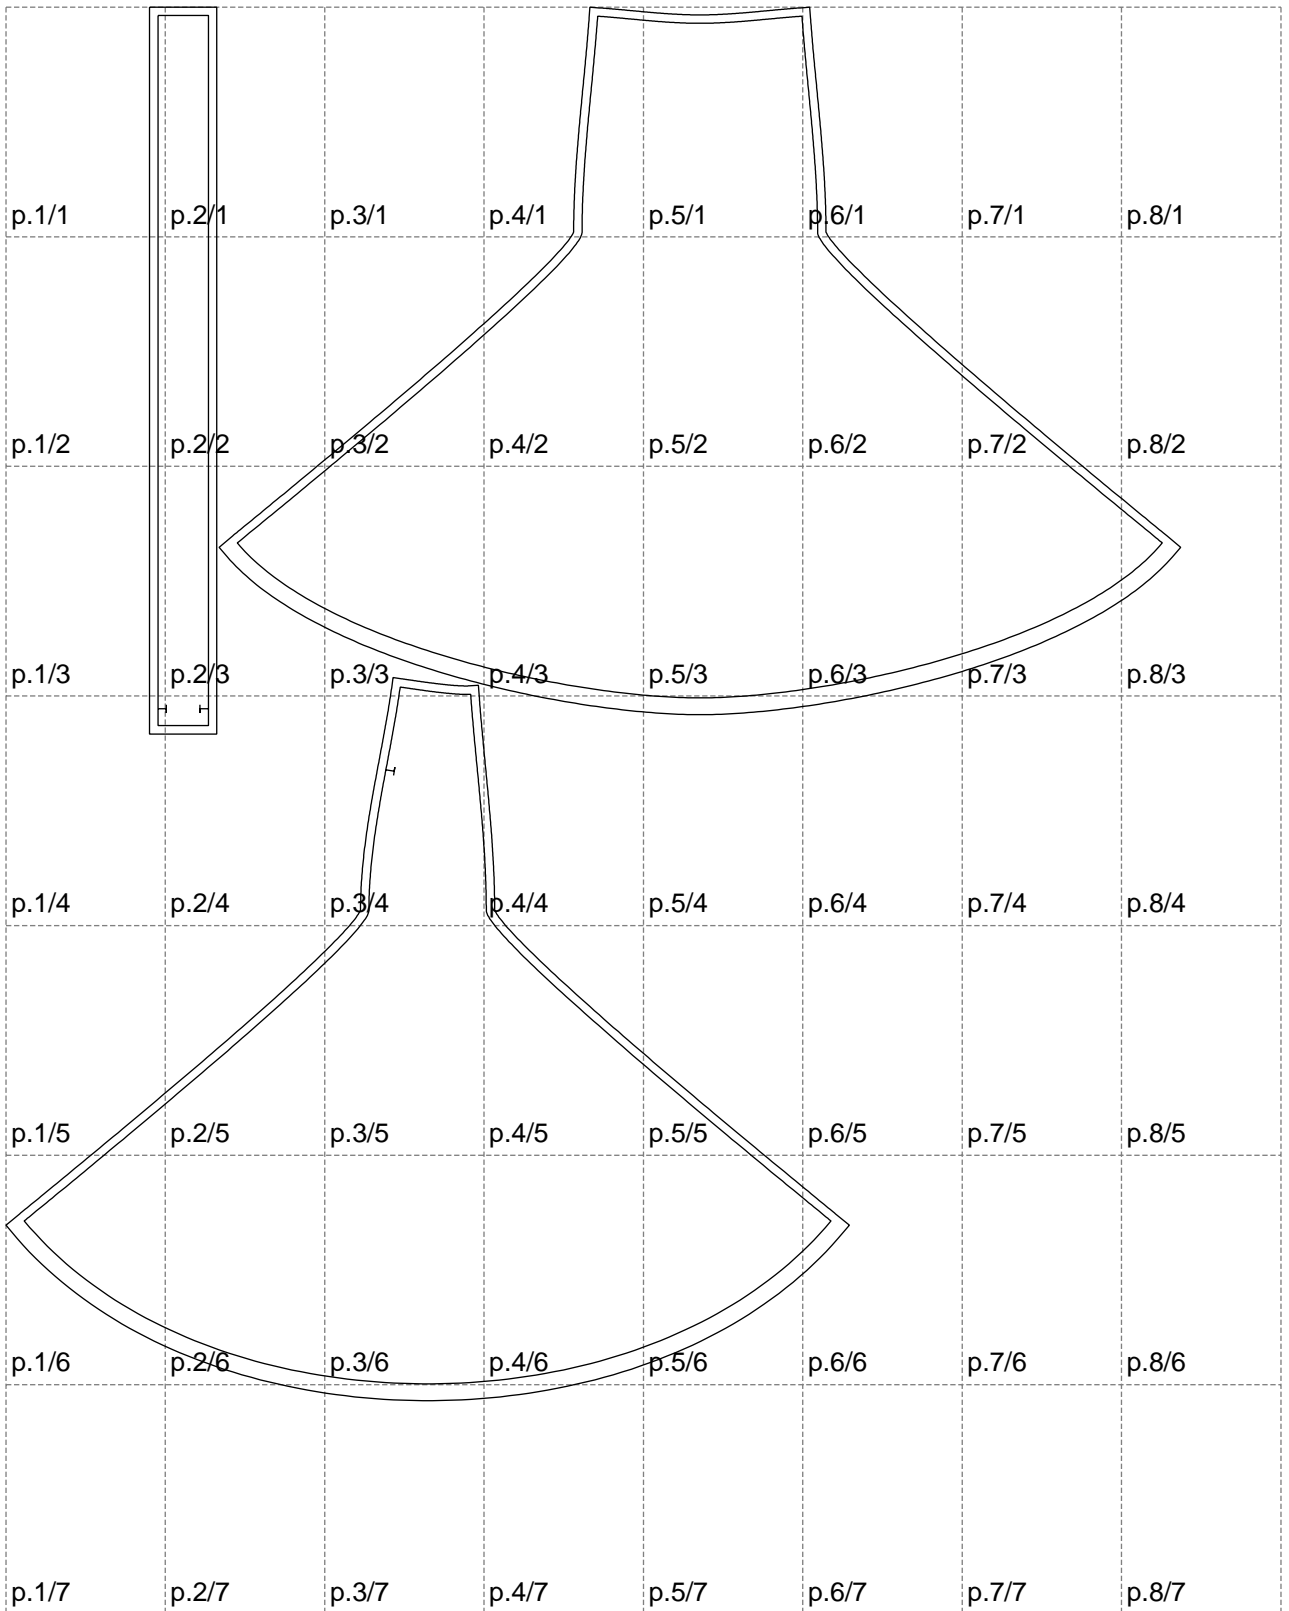

Not for print

Paper size: A4, size:1399.00 x1659.35 mm

# Example

size:1499.00 x4608.54 mm

Maneken =1 ver.0

rz\_1=170

rz\_16=100

rz\_17=85.4

rz\_18=80.2

rz\_19=108

rz\_20=105.4

---

. . . . .  
. . . . .  
. . . . .