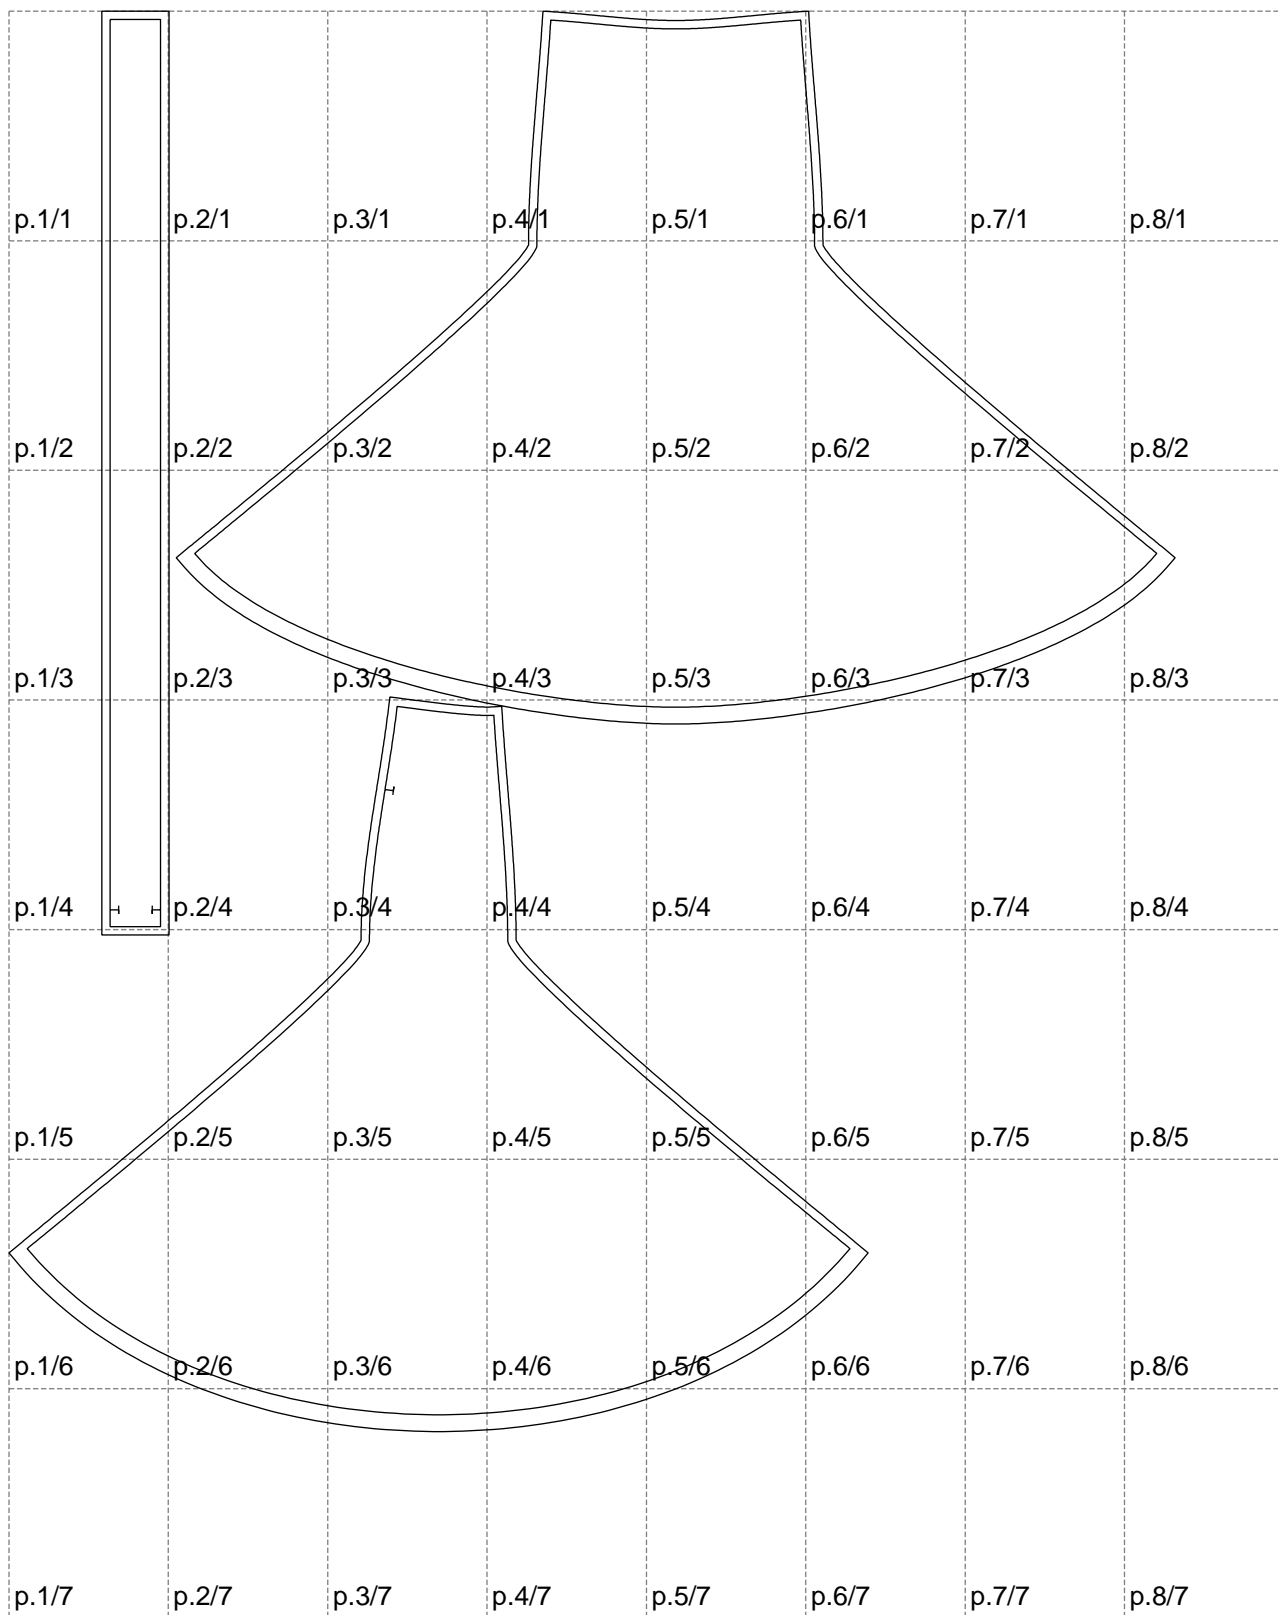

Not for print

Paper size: A4, size:1388.85 x1691.34 mm

# Example

size:1499.00 x4795.57 mm

Maneken =1 ver.0

rz\_1=170

rz\_16=120

rz\_17=104

rz\_18=103.6

rz\_19=128

rz\_20=125.1

---

. . . . .  
. . . . .  
. . . . .