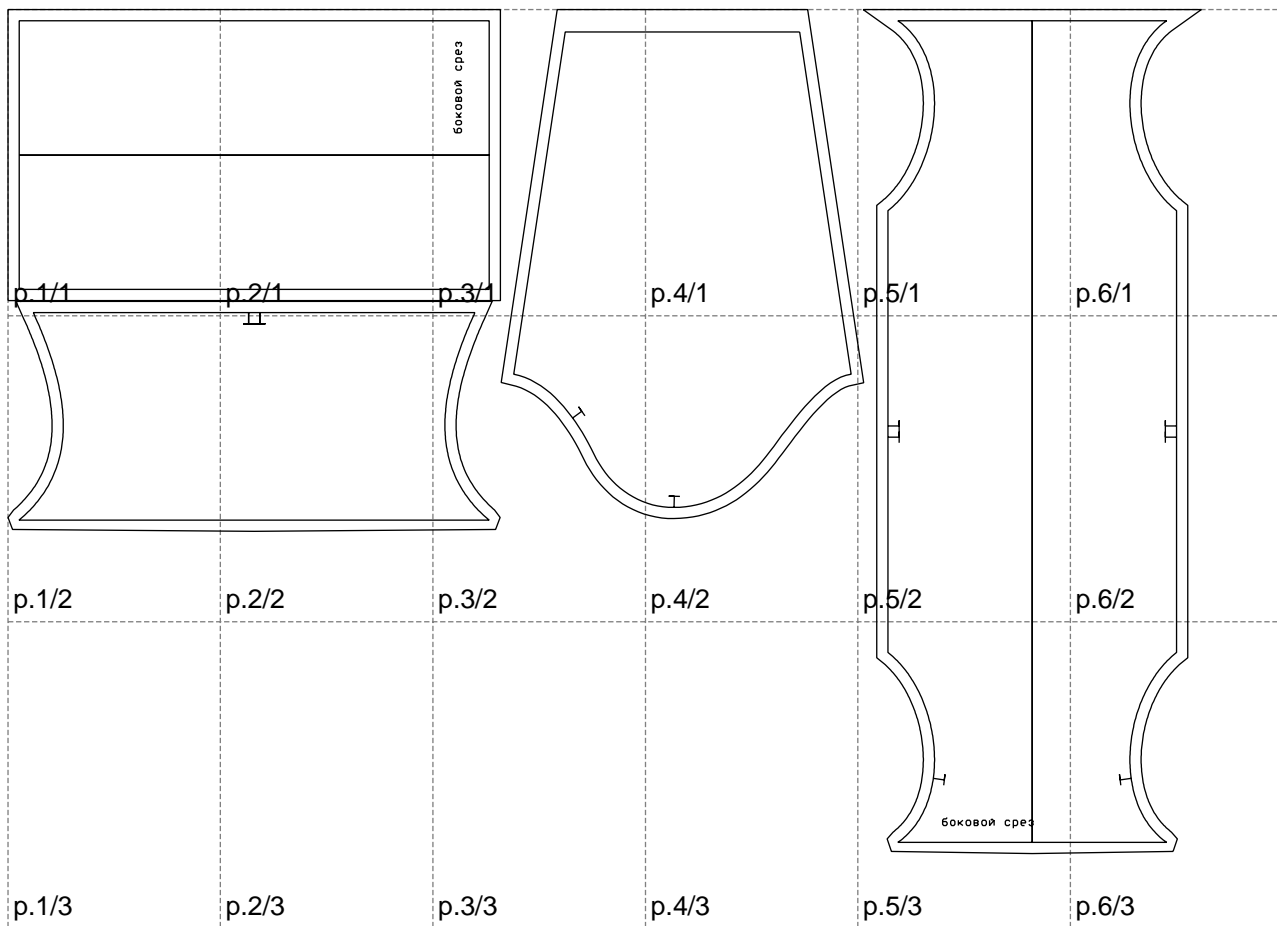

Not for print

Paper size: A4, size:1065.87 x753.71 mm

# Example

size:1398.14 x753.71 mm

Maneken =1 ver.0

rz\_1=170

rz\_16=88

rz\_17=75.6

rz\_18=67.6

rz\_19=96

rz\_20=94.6

---

. . . . .  
. . . . .  
. . . . .