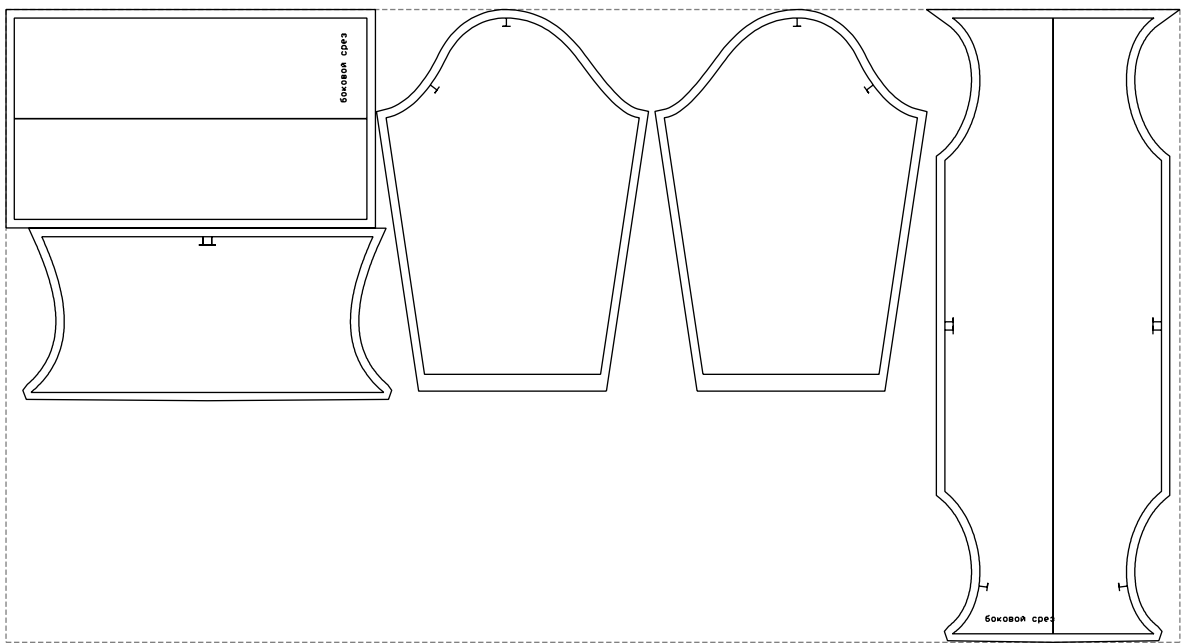

Not for print

Paper size: A4, size:1065.87 x753.71 mm

# Example

size:1398.14 x753.71 mm

Maneken =1 ver.0

rz\_1=170

rz\_16=88

rz\_17=75.6

rz\_18=67.6

rz\_19=96

rz\_20=94.6

---

. . . . .  
. . . . .  
. . . . .