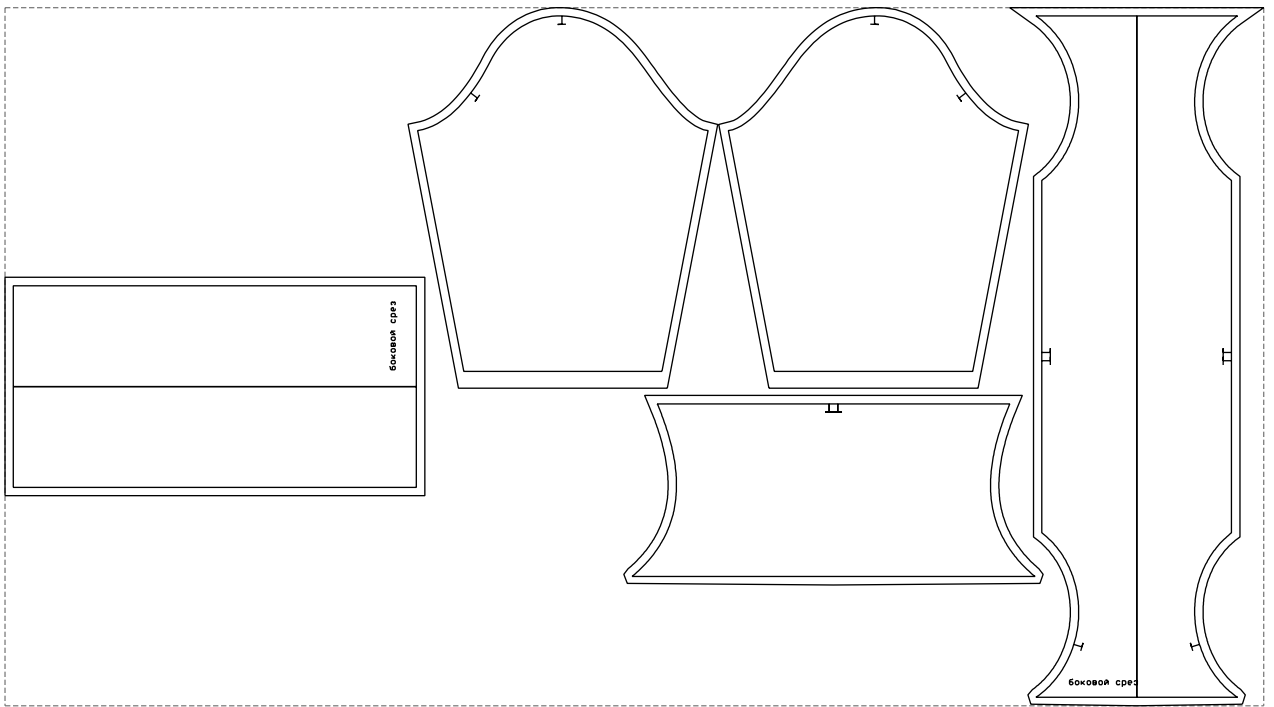

Example

size:1499.00 x831.75 mm

Maneken =1 ver.0

rz_1=170

rz_16=100

rz_17=85.4

rz_18=80.2

rz_19=108

rz_20=105.4

.
.
.