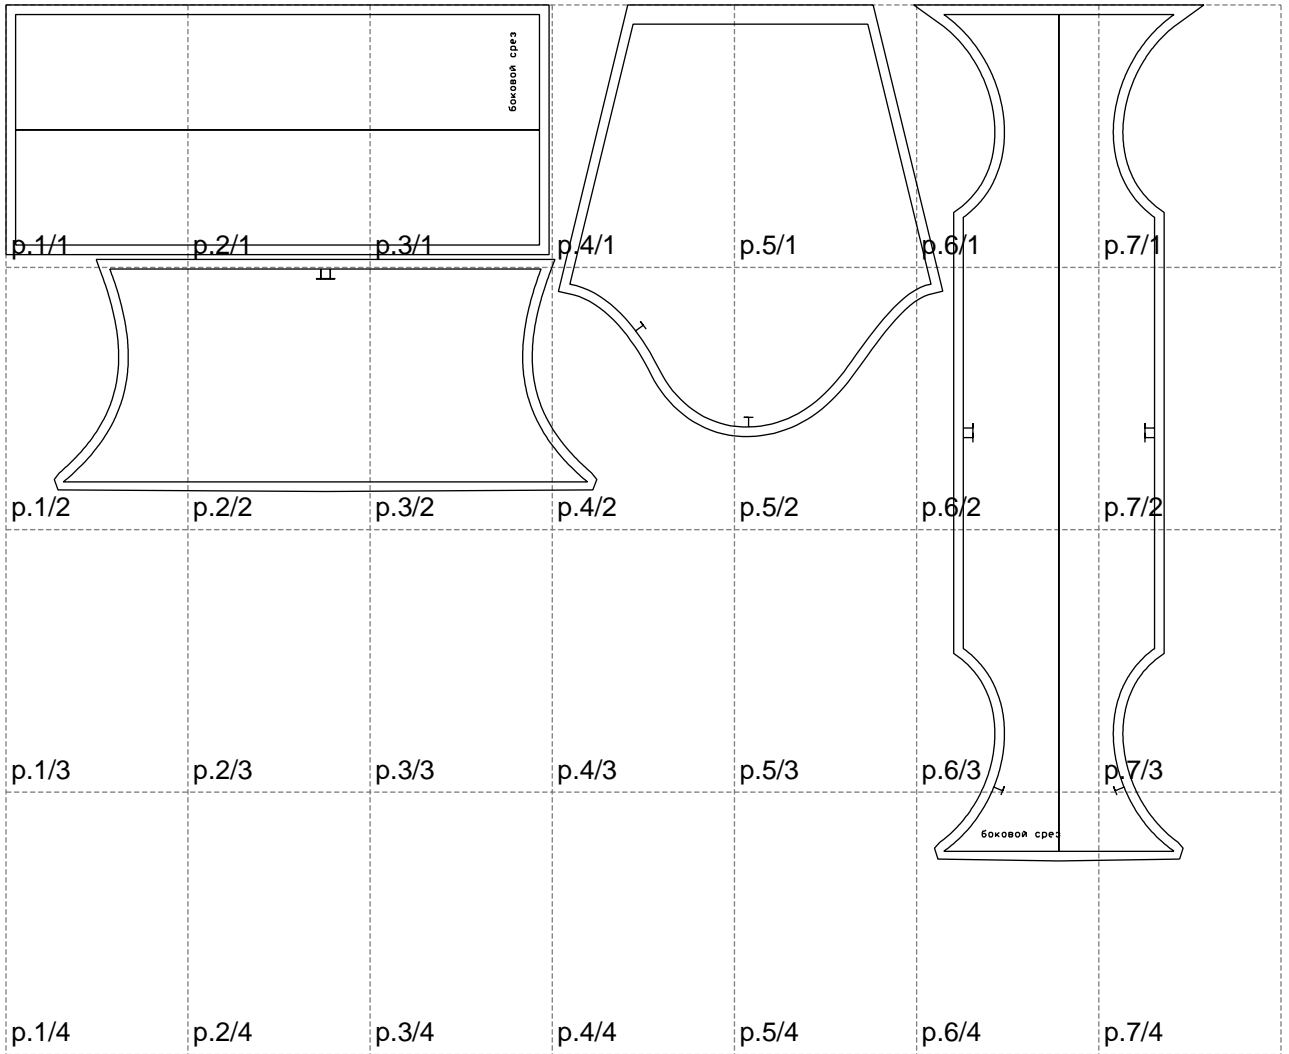

Not for print

Paper size: A4, size:1248.46 x891.82 mm

Example

size:1408.65 x891.82 mm

Maneken =1 ver.0

rz_1=170

rz_16=112

rz_17=96.2

rz_18=94

rz_19=120

rz_20=117

.
.
.