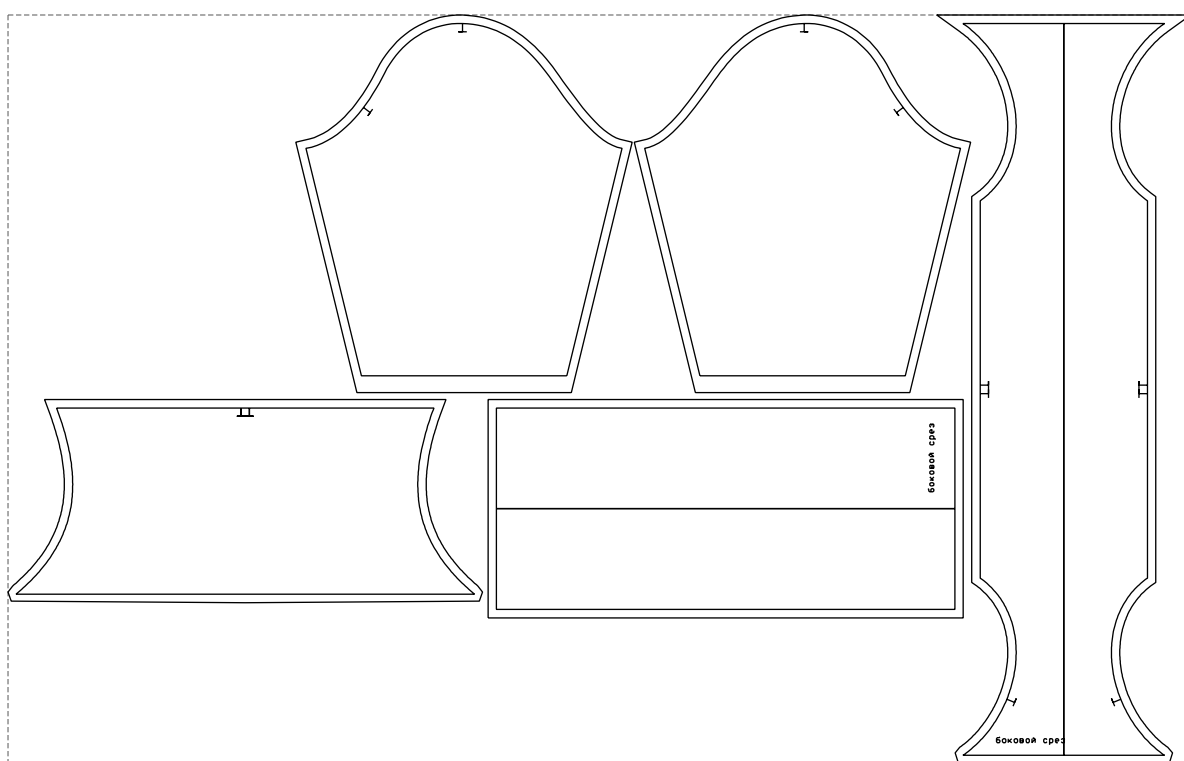

Not for print

Paper size: A4, size:1248.46 x891.82 mm

Example

size:1408.65 x891.82 mm

Maneken =1 ver.0

rz_1=170

rz_16=112

rz_17=96.2

rz_18=94

rz_19=120

rz_20=117

.
.
.