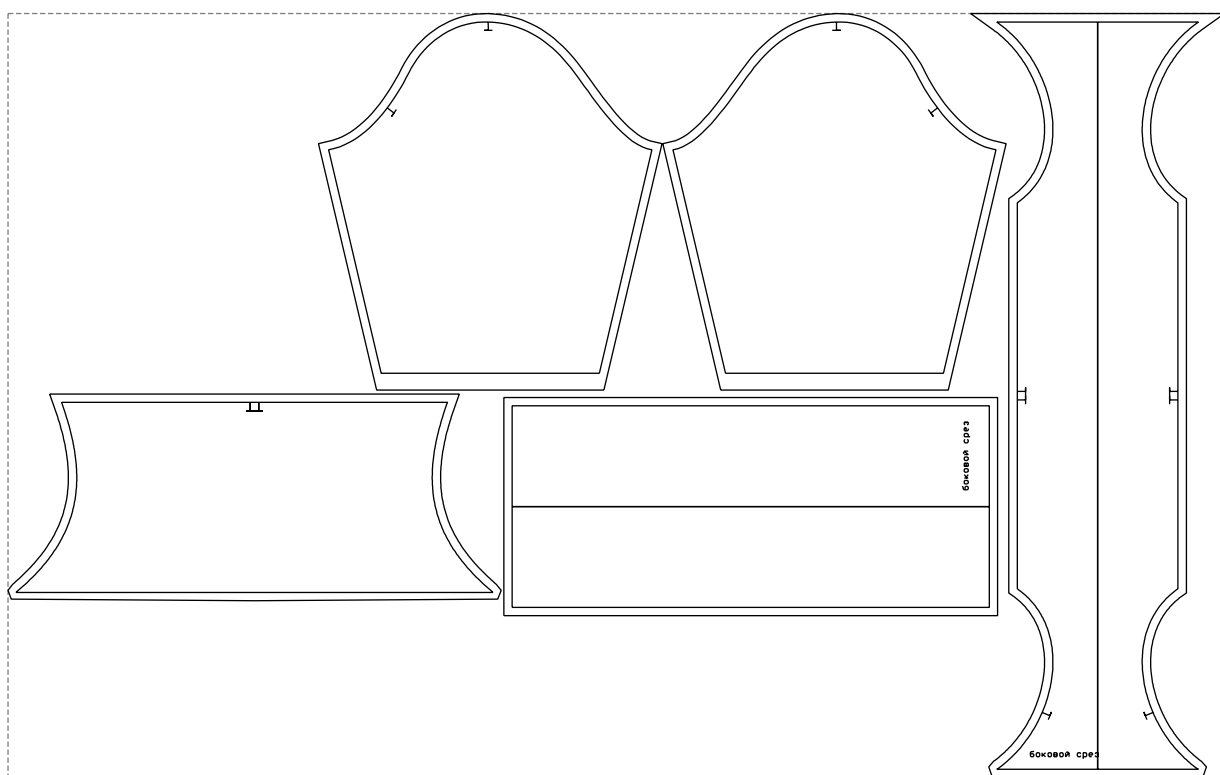

Not for print

Paper size: A4, size:1268.84 x910.23 mm

Example

size:1448.91 x910.23 mm

Maneken =1 ver.0

rz_1=170

rz_16=116

rz_17=100

rz_18=98.8

rz_19=124

rz_20=121

.
.
.