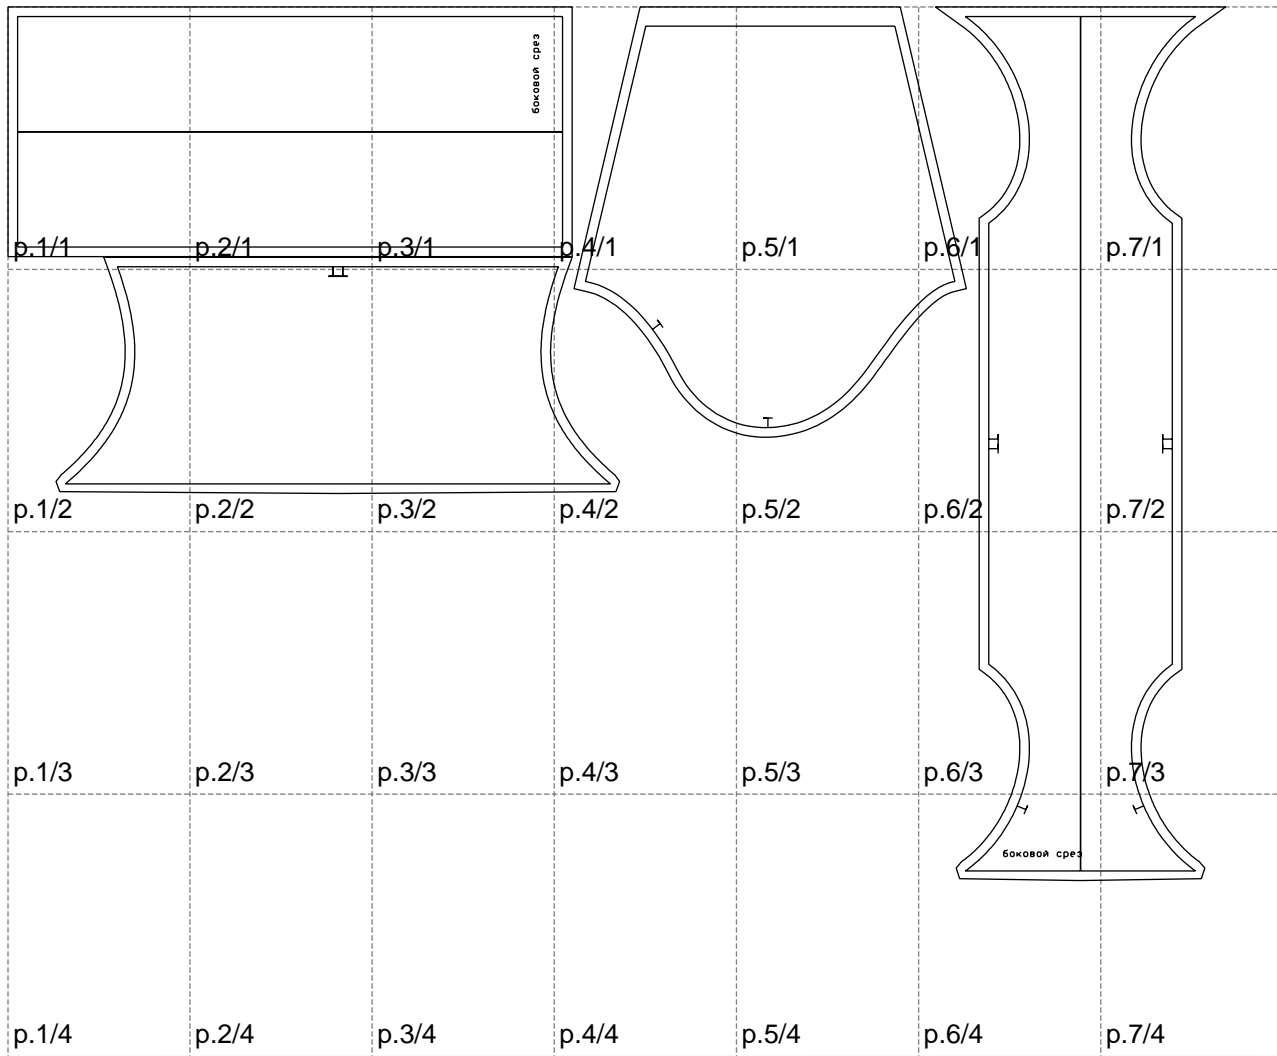

Not for print

Paper size: A4, size:1268.84 x910.23 mm

Example

size:1448.91 x910.23 mm

Maneken =1 ver.0

rz_1=170

rz_16=116

rz_17=100

rz_18=98.8

rz_19=124

rz_20=121

.
.
.