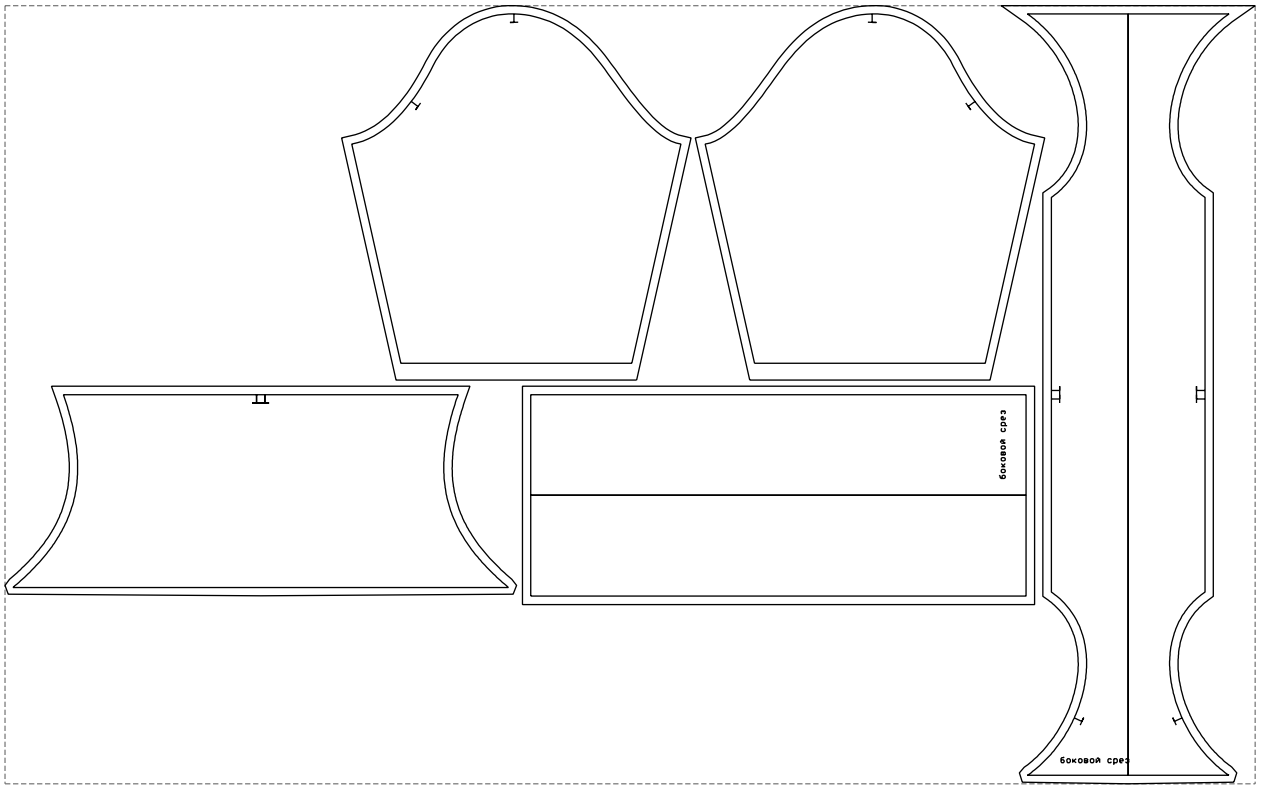

Not for print

Paper size: A4, size:1297.85 x927.02 mm

Example

size:1488.89 x927.02 mm

Maneken =1 ver.0

rz_1=170

rz_16=120

rz_17=104

rz_18=103.6

rz_19=128

rz_20=125.1

.
.
.