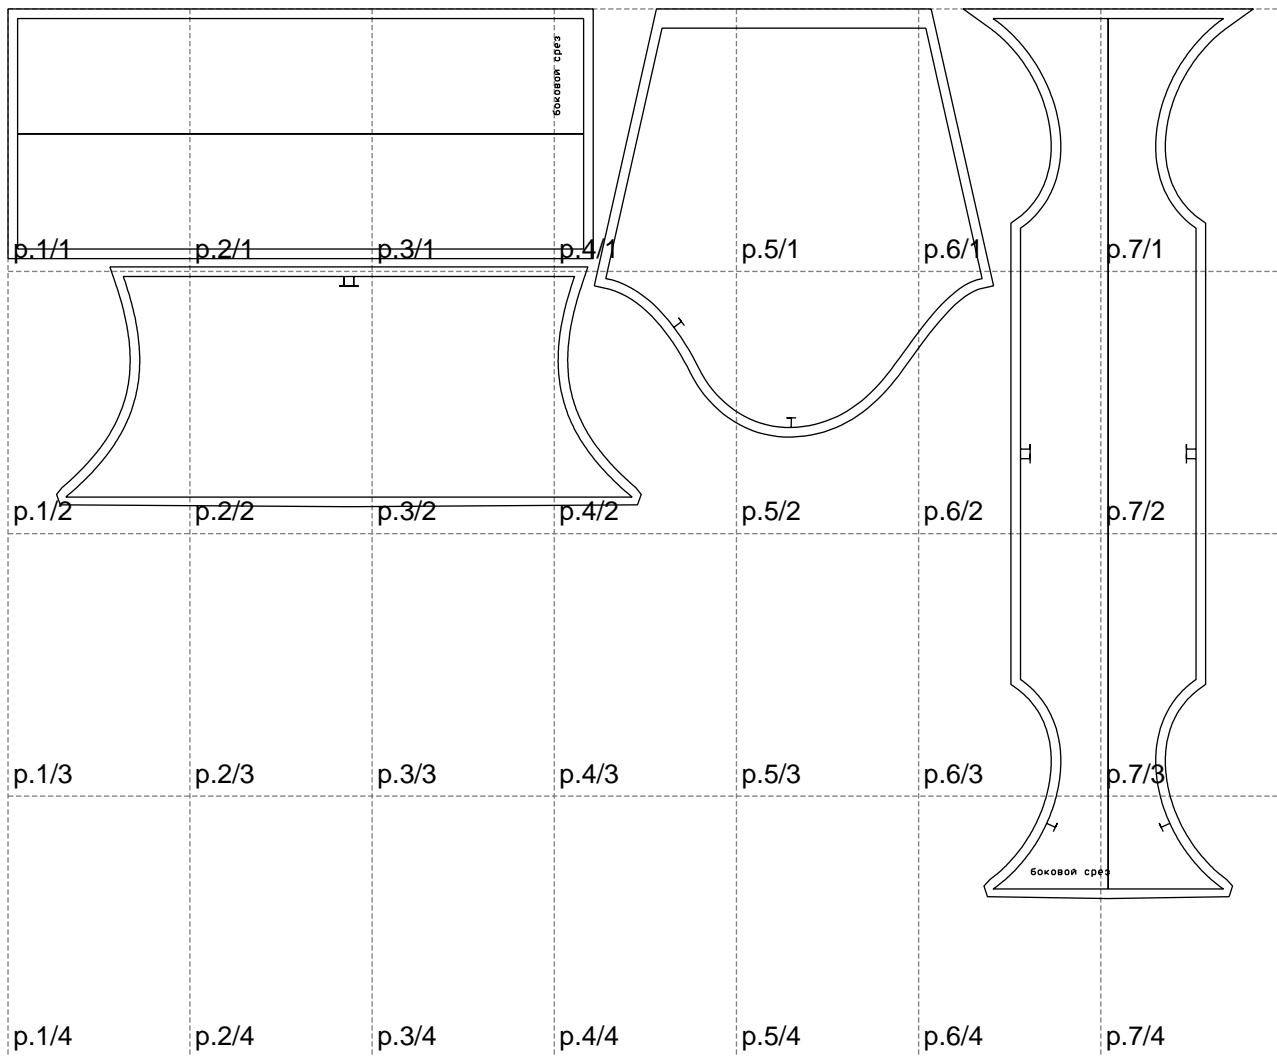

Not for print

Paper size: A4, size:1297.85 x927.02 mm

Example

size:1488.89 x927.02 mm

Maneken =1 ver.0

rz_1=170

rz_16=120

rz_17=104

rz_18=103.6

rz_19=128

rz_20=125.1

.
.
.