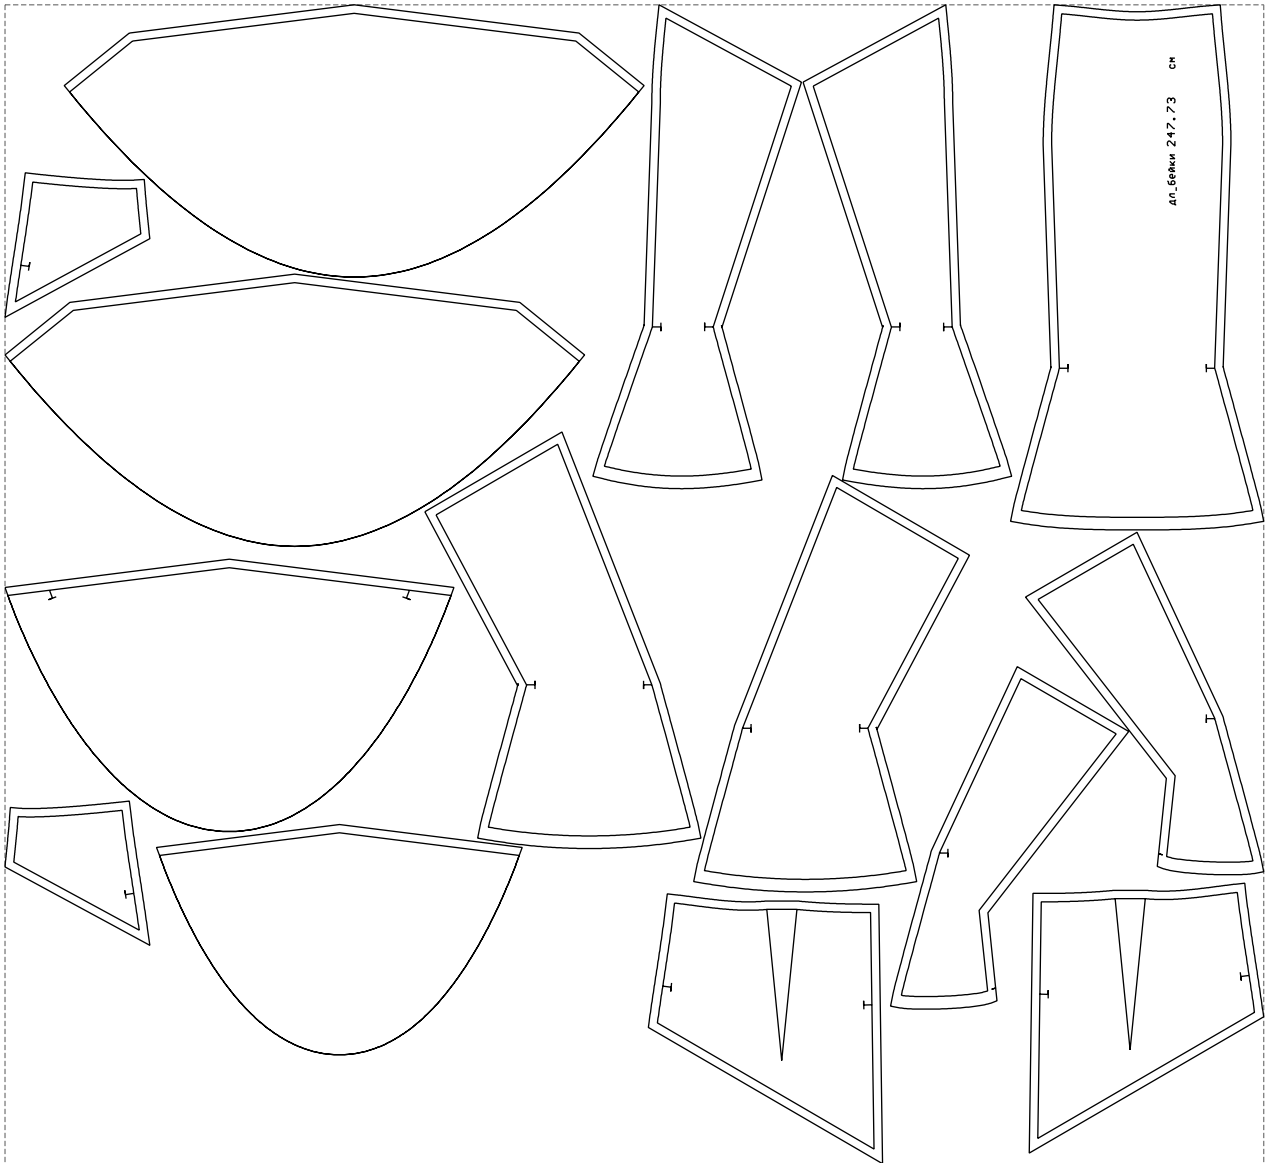

Not for print

Paper size: A4, size:1399.00 x1455.58 mm

# Example

size:1499.00 x1380.53 mm

Maneken =1 ver.0

rz\_1=170

rz\_16=96

rz\_17=82

rz\_18=76

rz\_19=104

rz\_20=101.8

---

. . . . .  
. . . . .  
. . . . .