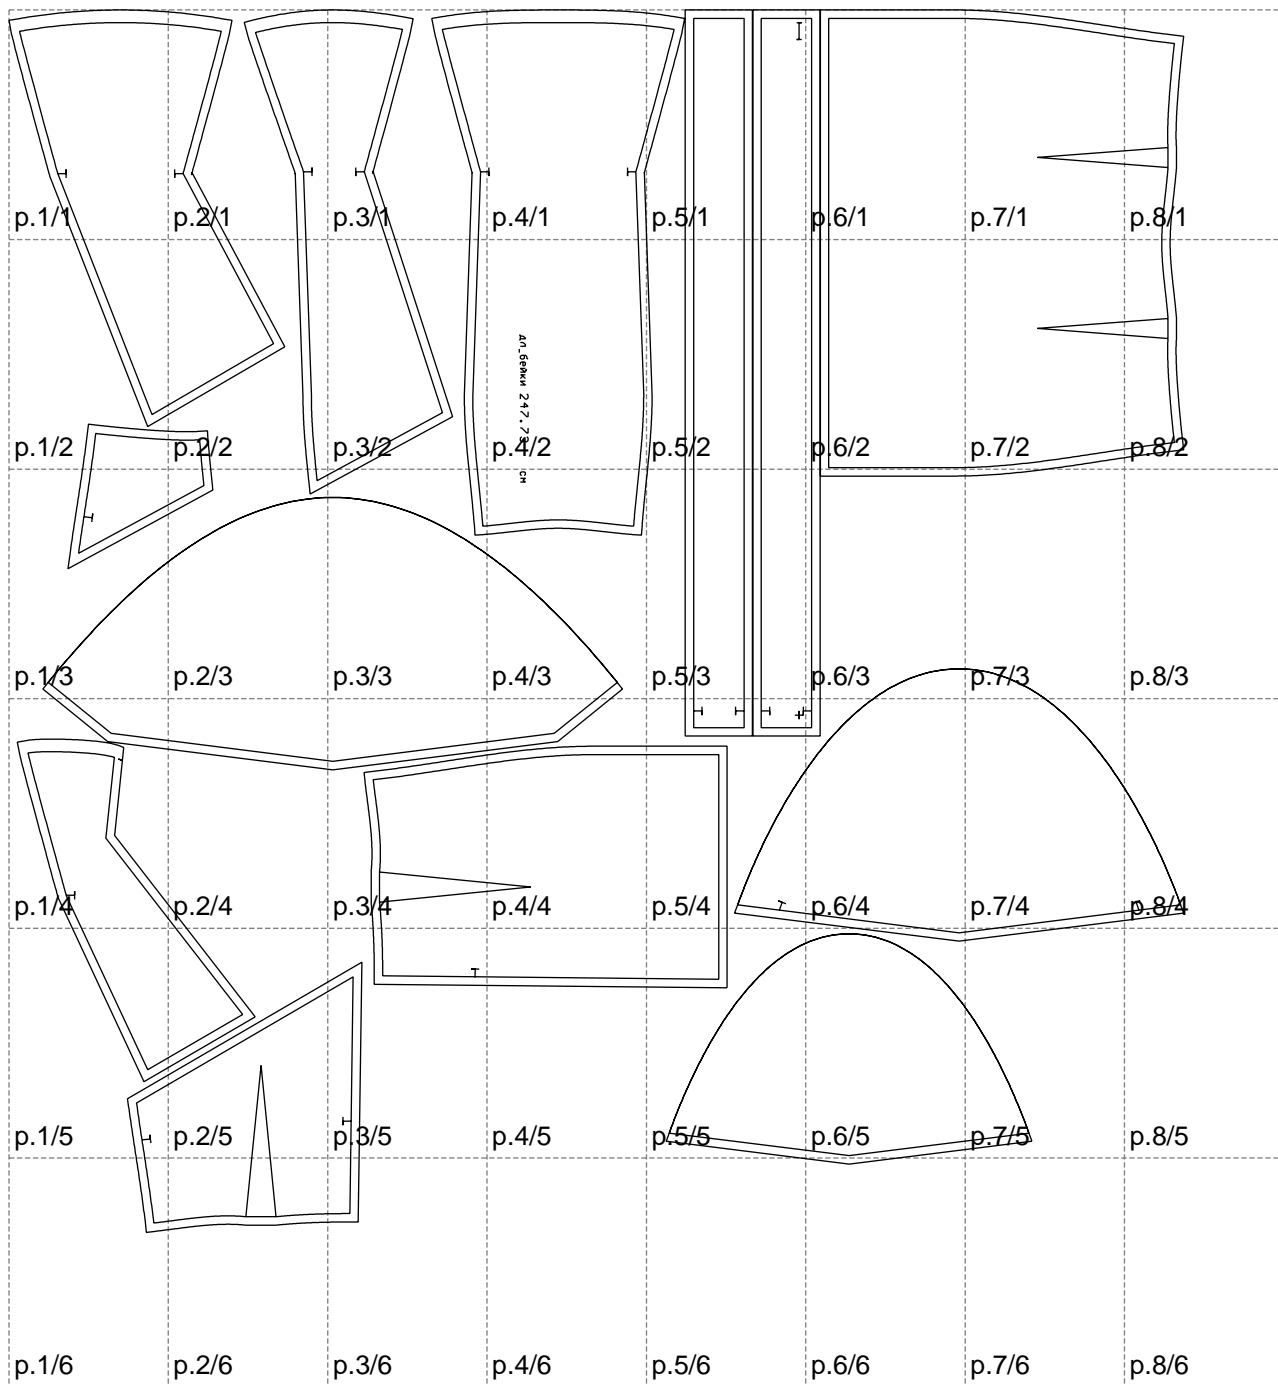

Not for print

Paper size: A4, size:1399.00 x1455.58 mm

# Example

size:1499.00 x1380.53 mm

Maneken =1 ver.0

rz\_1=170

rz\_16=96

rz\_17=82

rz\_18=76

rz\_19=104

rz\_20=101.8

---

. . . . .  
. . . . .  
. . . . .