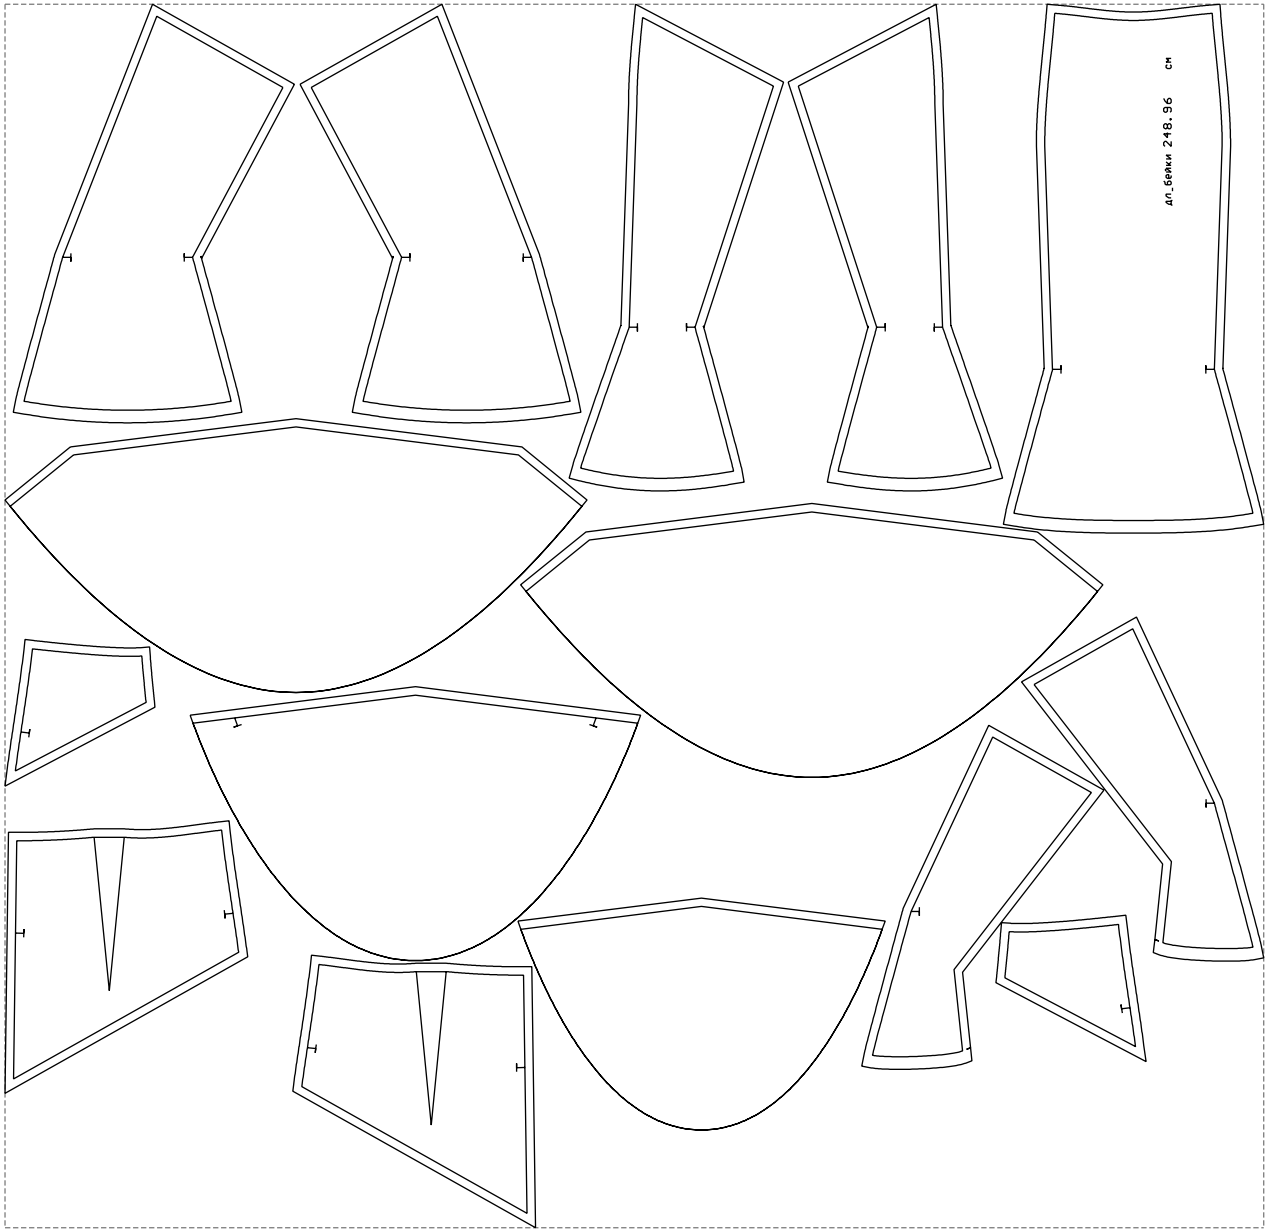

Not for print

Paper size: A4, size:1399.00 x1477.26 mm

# Example

size:1499.00 x1457.39 mm

Maneken =1 ver.0

rz\_1=170

rz\_16=100

rz\_17=85.4

rz\_18=80.2

rz\_19=108

rz\_20=105.4

---

. . . . .  
. . . . .  
. . . . .