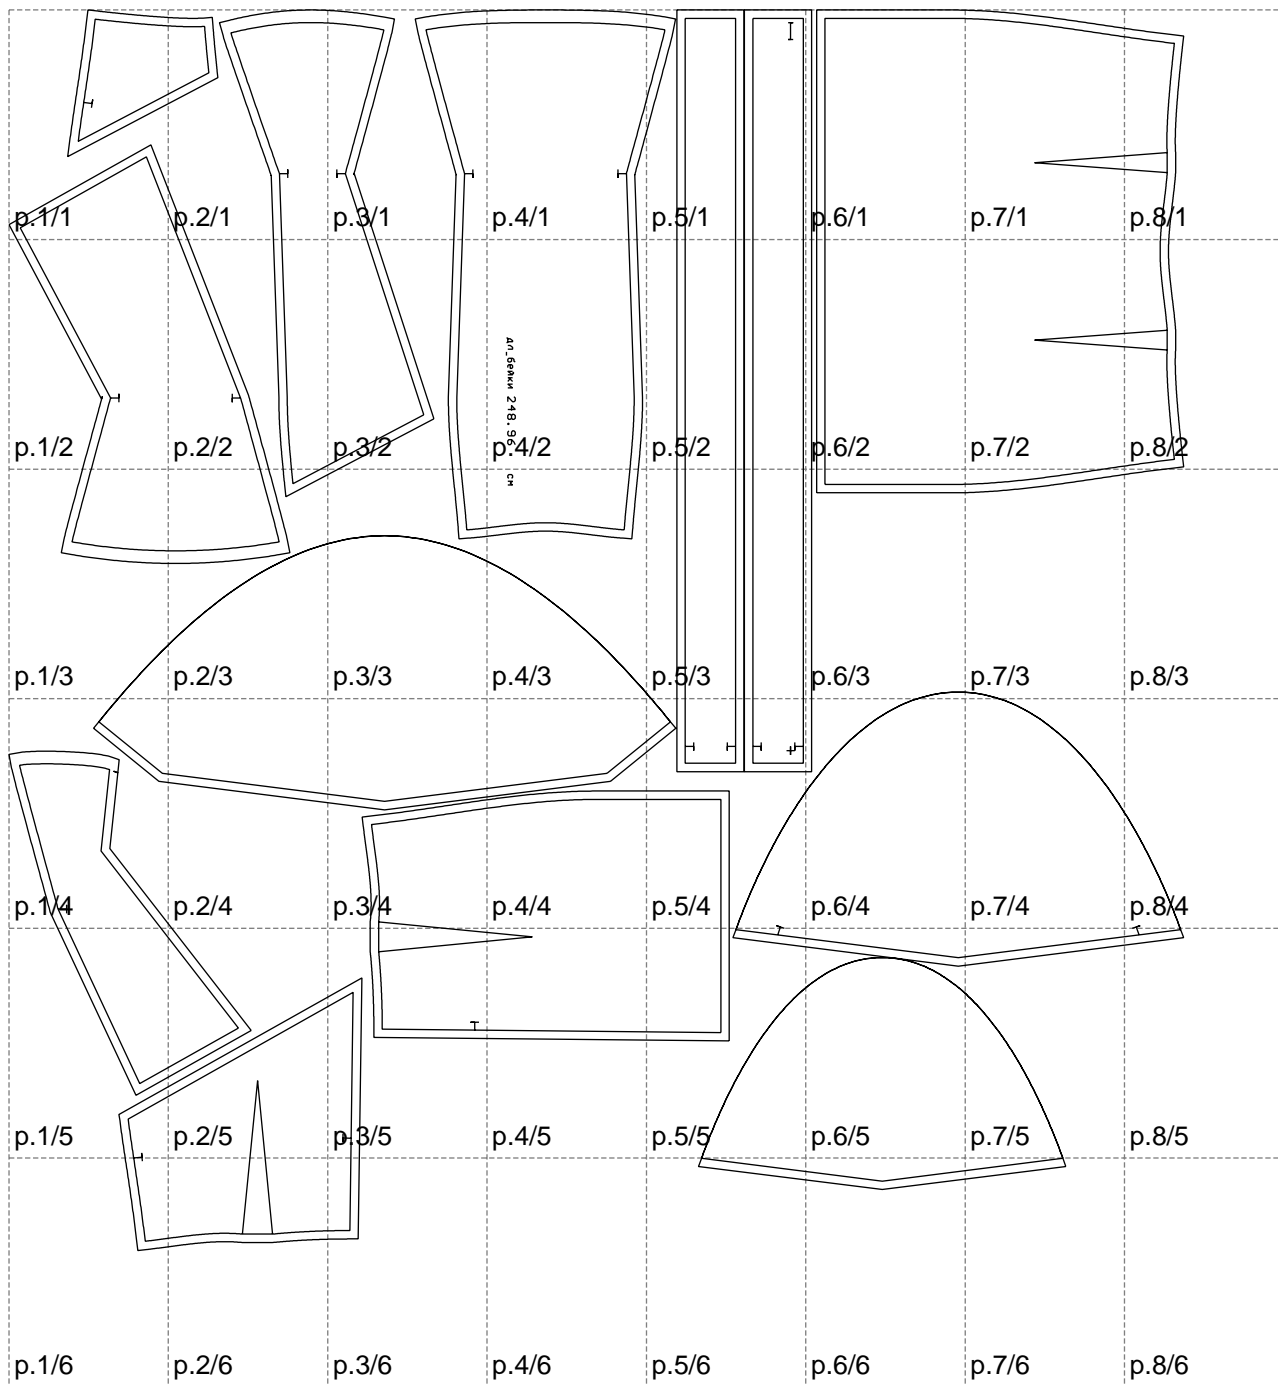

Not for print

Paper size: A4, size:1399.00 x1477.26 mm

# Example

size:1499.00 x1457.39 mm

Maneken =1 ver.0

rz\_1=170

rz\_16=100

rz\_17=85.4

rz\_18=80.2

rz\_19=108

rz\_20=105.4

---

. . . . .  
. . . . .  
. . . . .