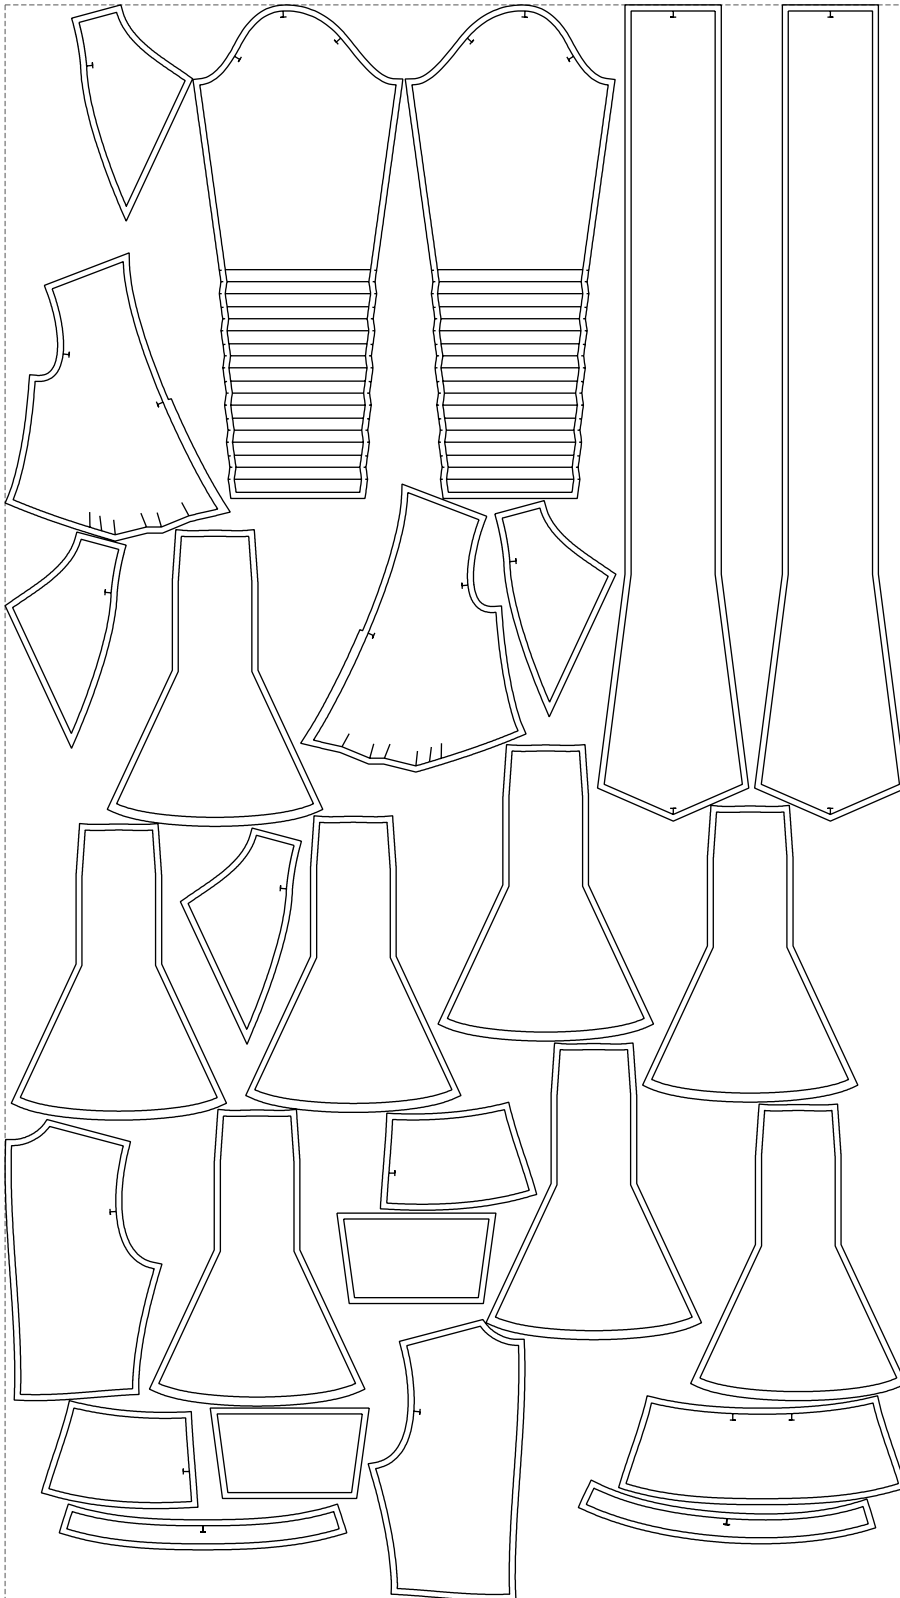

Not for print

Paper size: A4, size:1399.00 x1358.12 mm

# Example

size:1499.00 x2655.36 mm

Maneken =1 ver.0

rz\_1=170

rz\_16=88

rz\_17=75.6

rz\_18=67.6

rz\_19=96

rz\_20=94.6

---

. . . . .  
. . . . .  
. . . . .