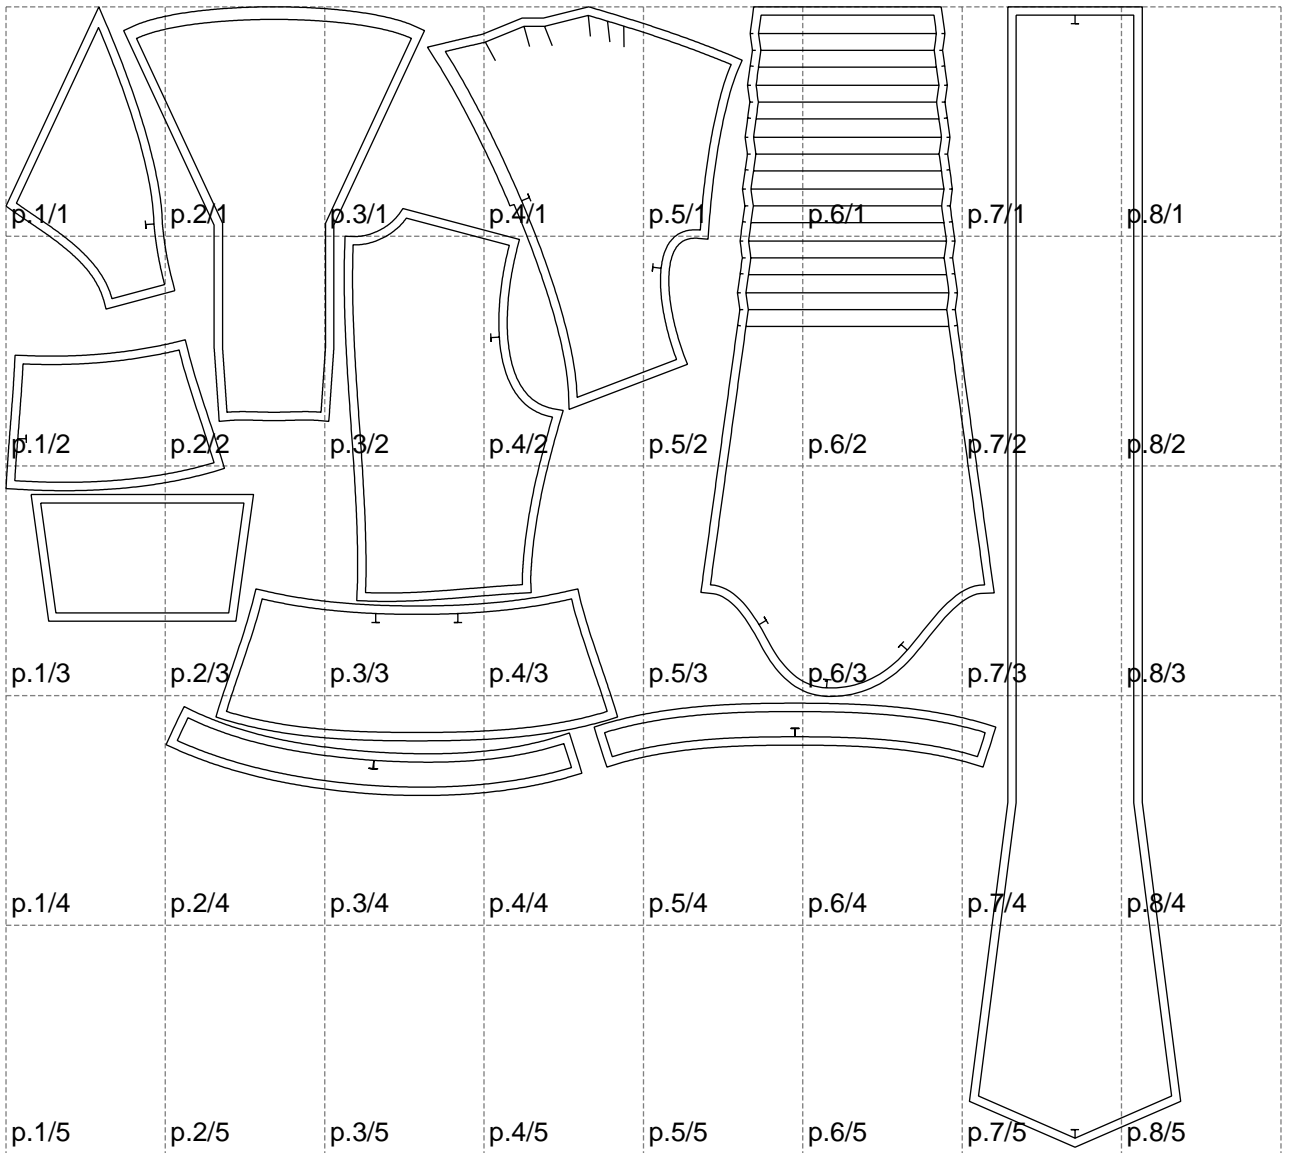

Not for print

Paper size: A4, size:1399.00 x1358.12 mm

# Example

size:1499.00 x2655.36 mm

Maneken =1 ver.0

rz\_1=170

rz\_16=88

rz\_17=75.6

rz\_18=67.6

rz\_19=96

rz\_20=94.6

---

. . . . .  
. . . . .  
. . . . .