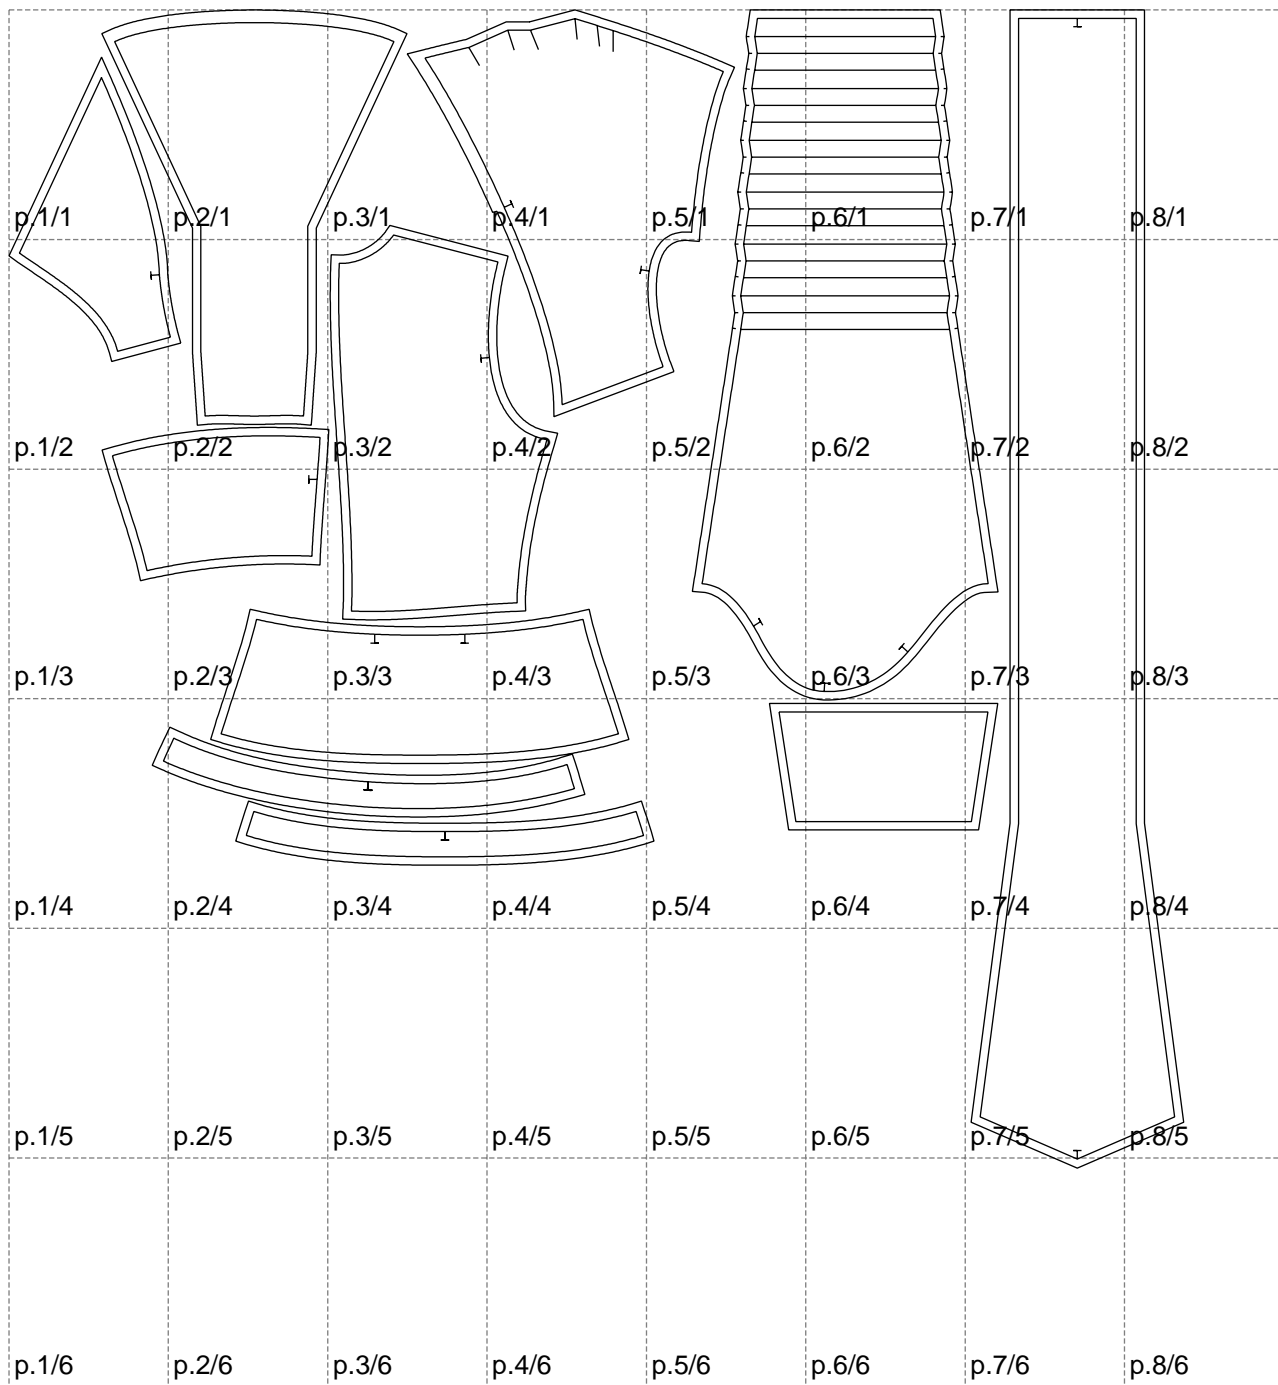

Not for print

Paper size: A4, size:1399.00 x1379.10 mm

# Example

size:1499.00 x2658.12 mm

Maneken =1 ver.0

rz\_1=170

rz\_16=92

rz\_17=78.8

rz\_18=71.8

rz\_19=100

rz\_20=98.1

---

. . . . .  
. . . . .  
. . . . .