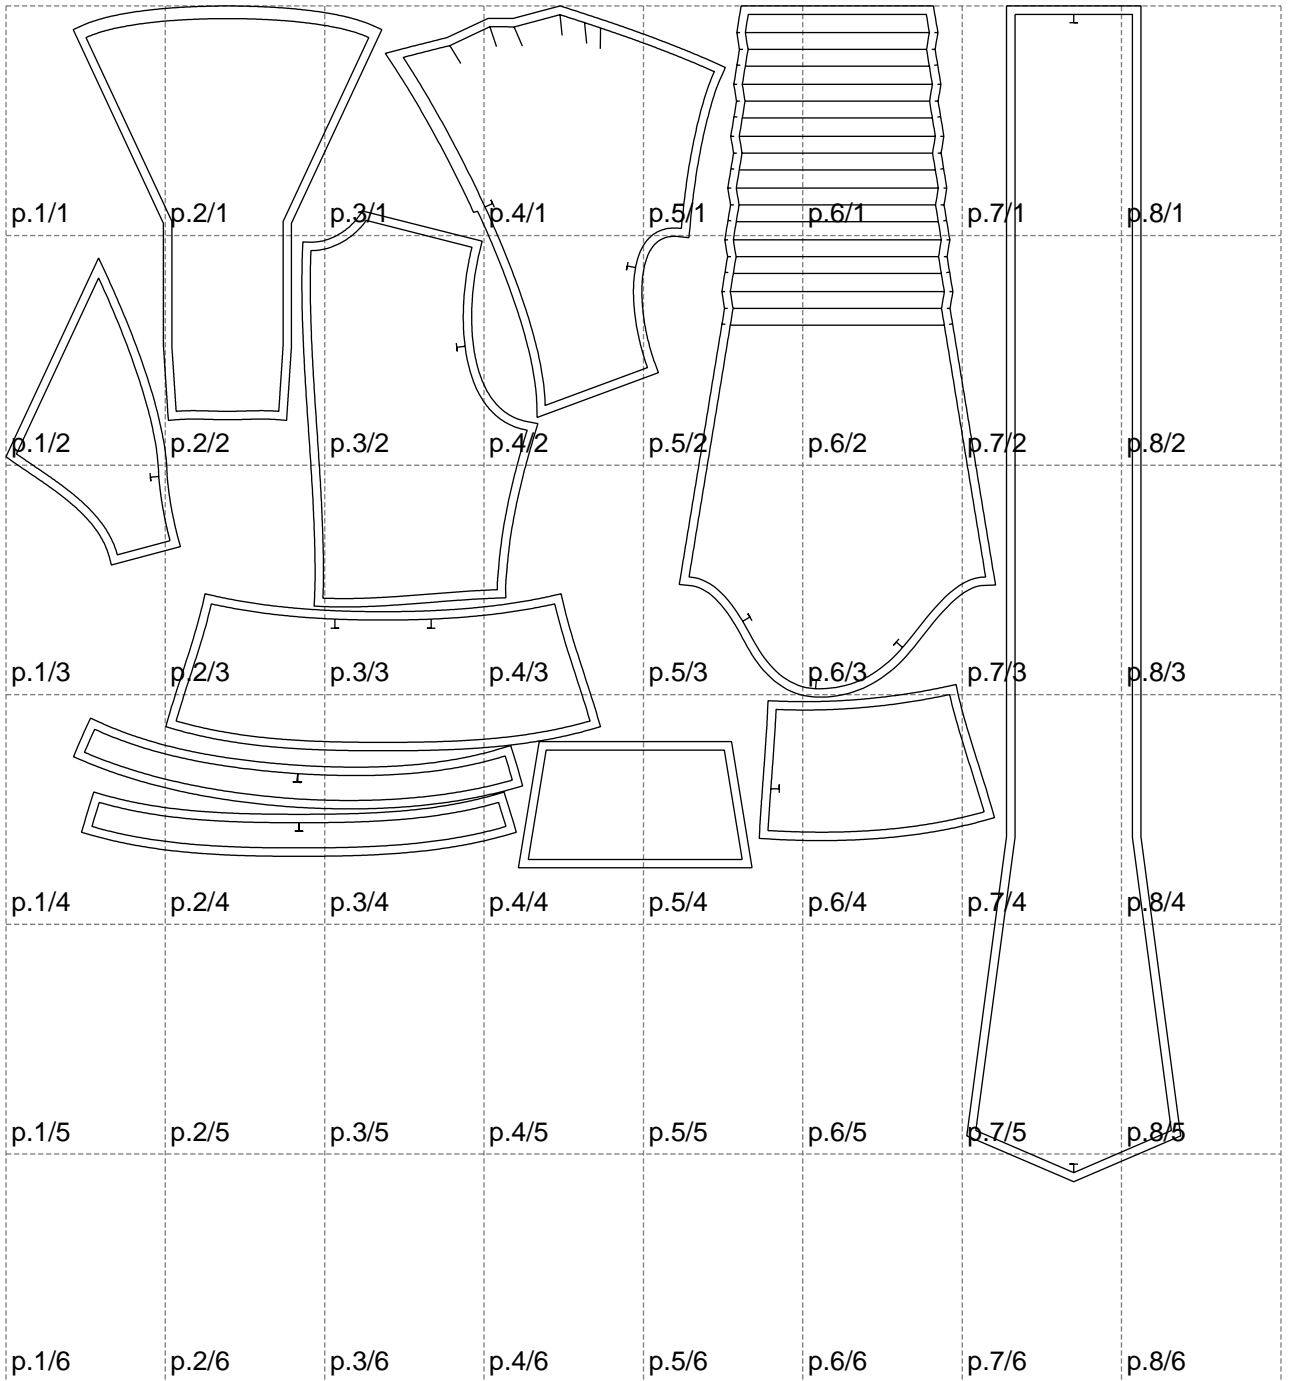

Not for print

Paper size: A4, size:1399.00 x1400.07 mm

# Example

size:1499.00 x2639.65 mm

Maneken =1 ver.0

rz\_1=170

rz\_16=96

rz\_17=82

rz\_18=76

rz\_19=104

rz\_20=101.8

---

. . . . .  
. . . . .  
. . . . .