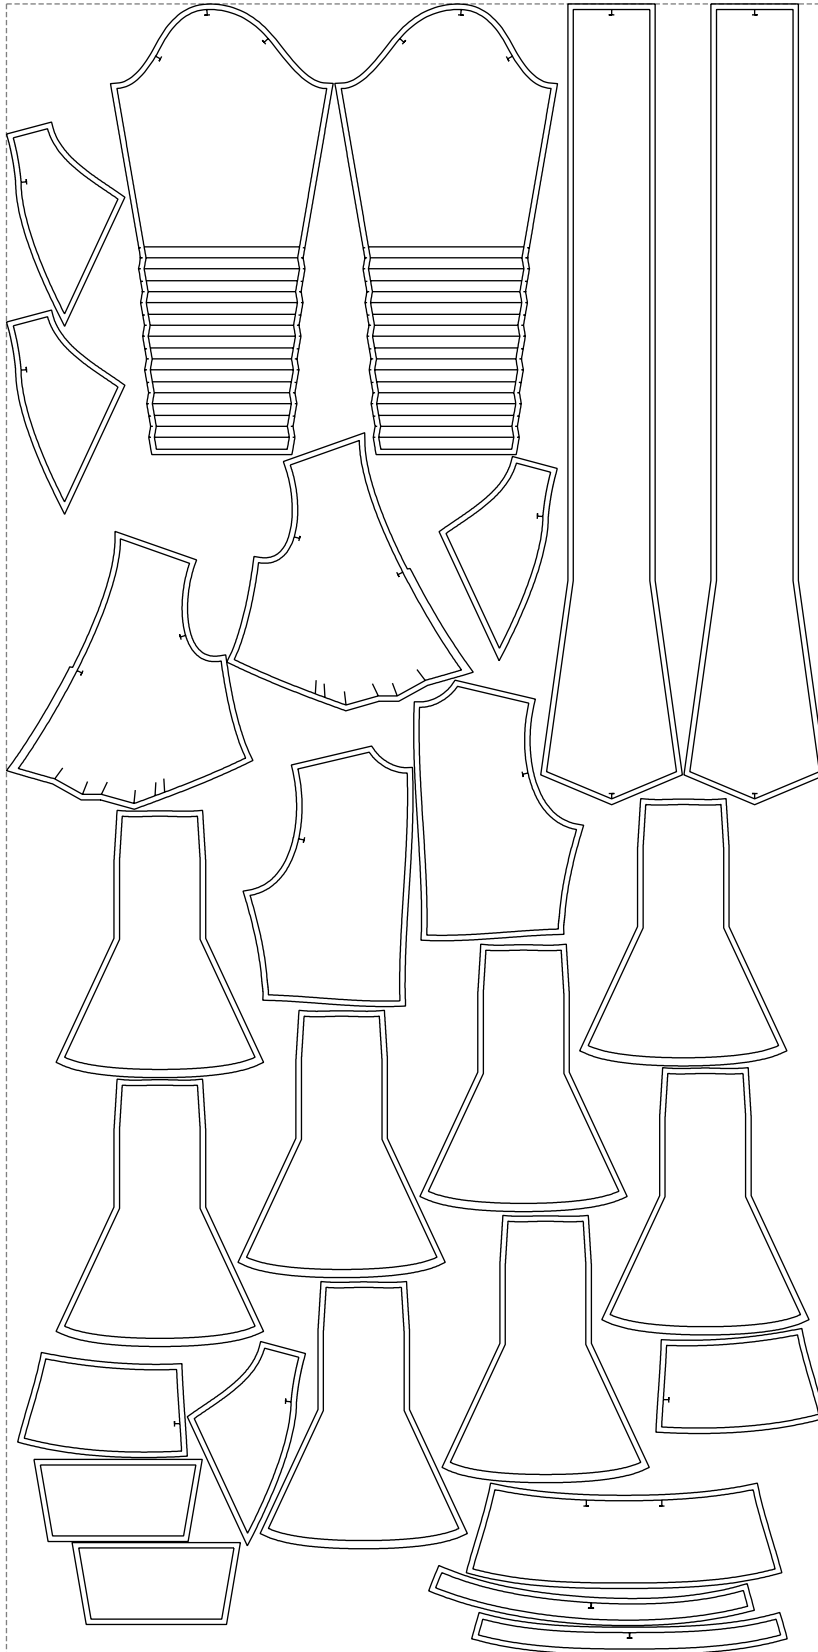

Not for print

Paper size: A4, size:1399.00 x1466.00 mm

# Example

size:1499.00 x3021.51 mm

Maneken =1 ver.0

rz\_1=170

rz\_16=108

rz\_17=92.5

rz\_18=89.2

rz\_19=116

rz\_20=113

---

. . . . .  
. . . . .  
. . . . .