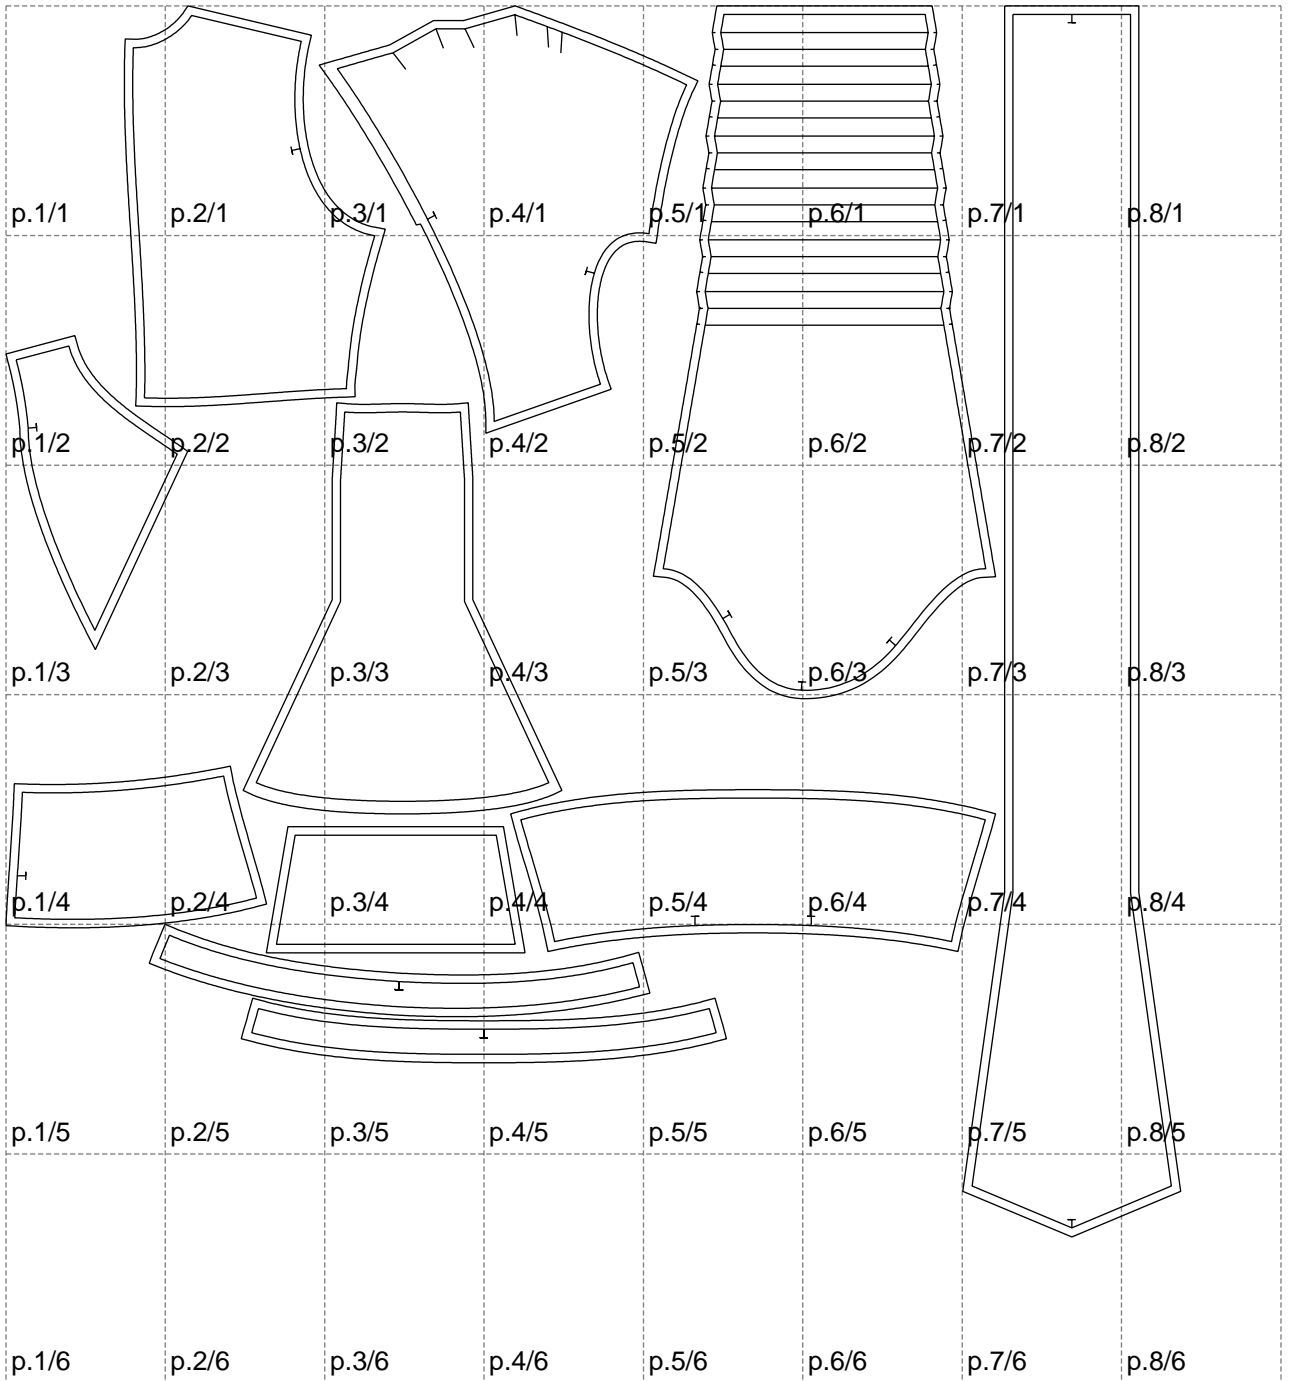

Not for print

Paper size: A4, size:1399.00 x1466.00 mm

# Example

size:1499.00 x3021.51 mm

Maneken =1 ver.0

rz\_1=170

rz\_16=108

rz\_17=92.5

rz\_18=89.2

rz\_19=116

rz\_20=113

---

. . . . .  
. . . . .  
. . . . .