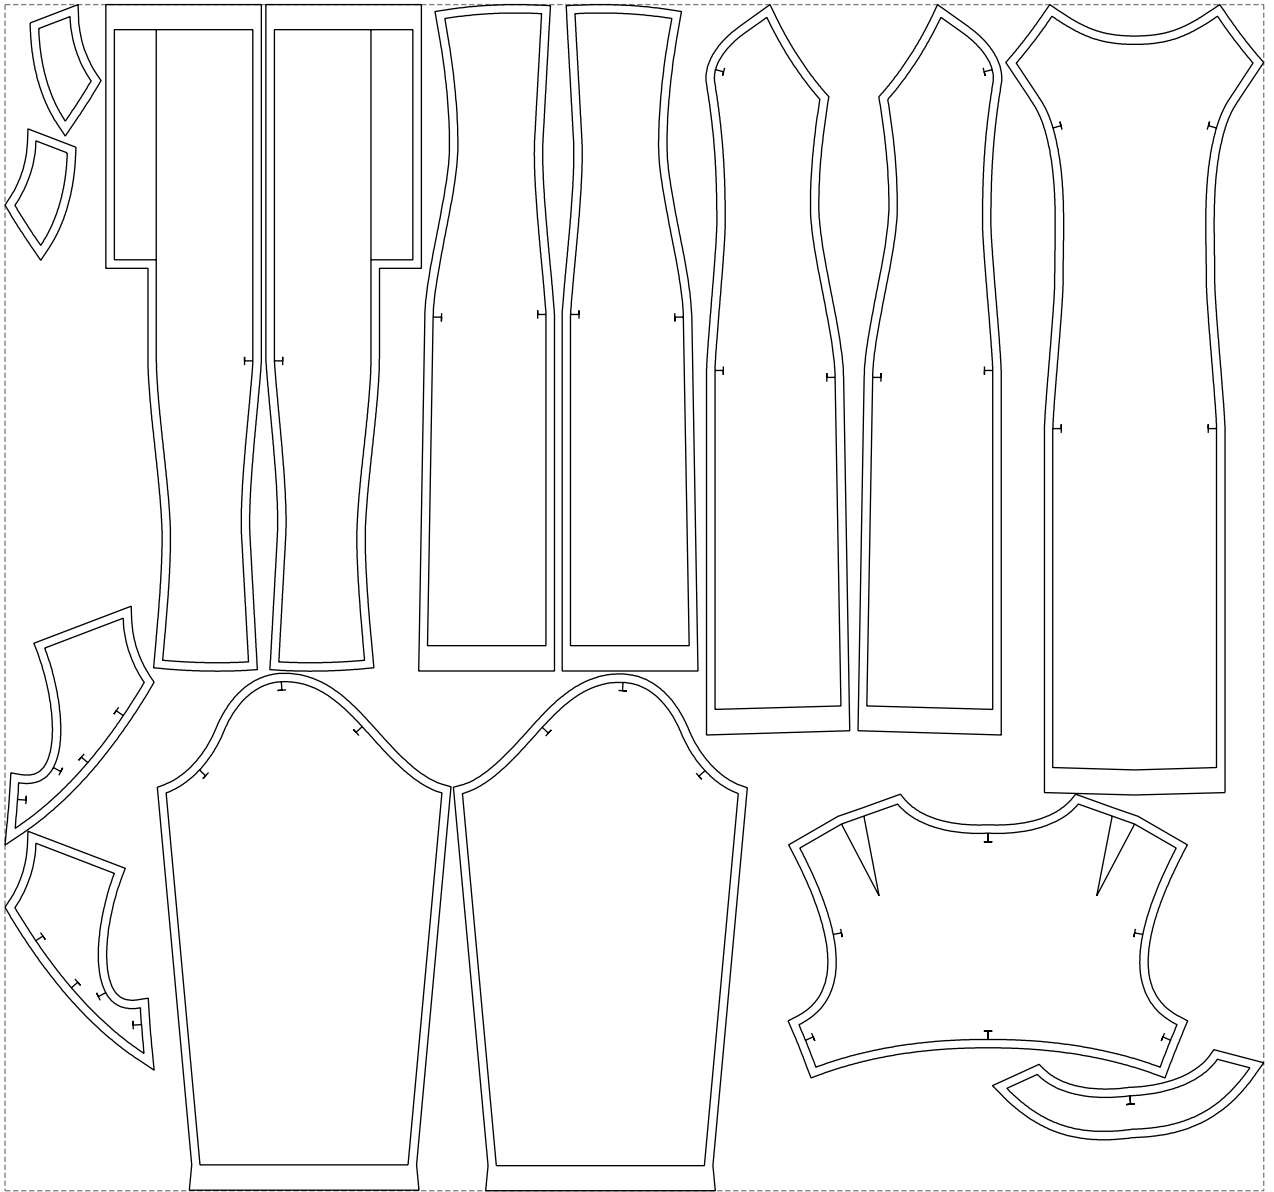

Not for print

Paper size: A4, size:1368.97 x959.57 mm

# Example

size:1499.00 x1412.96 mm

Maneken =1 ver.0

rz\_1=170

rz\_16=88

rz\_17=75.6

rz\_18=67.6

rz\_19=96