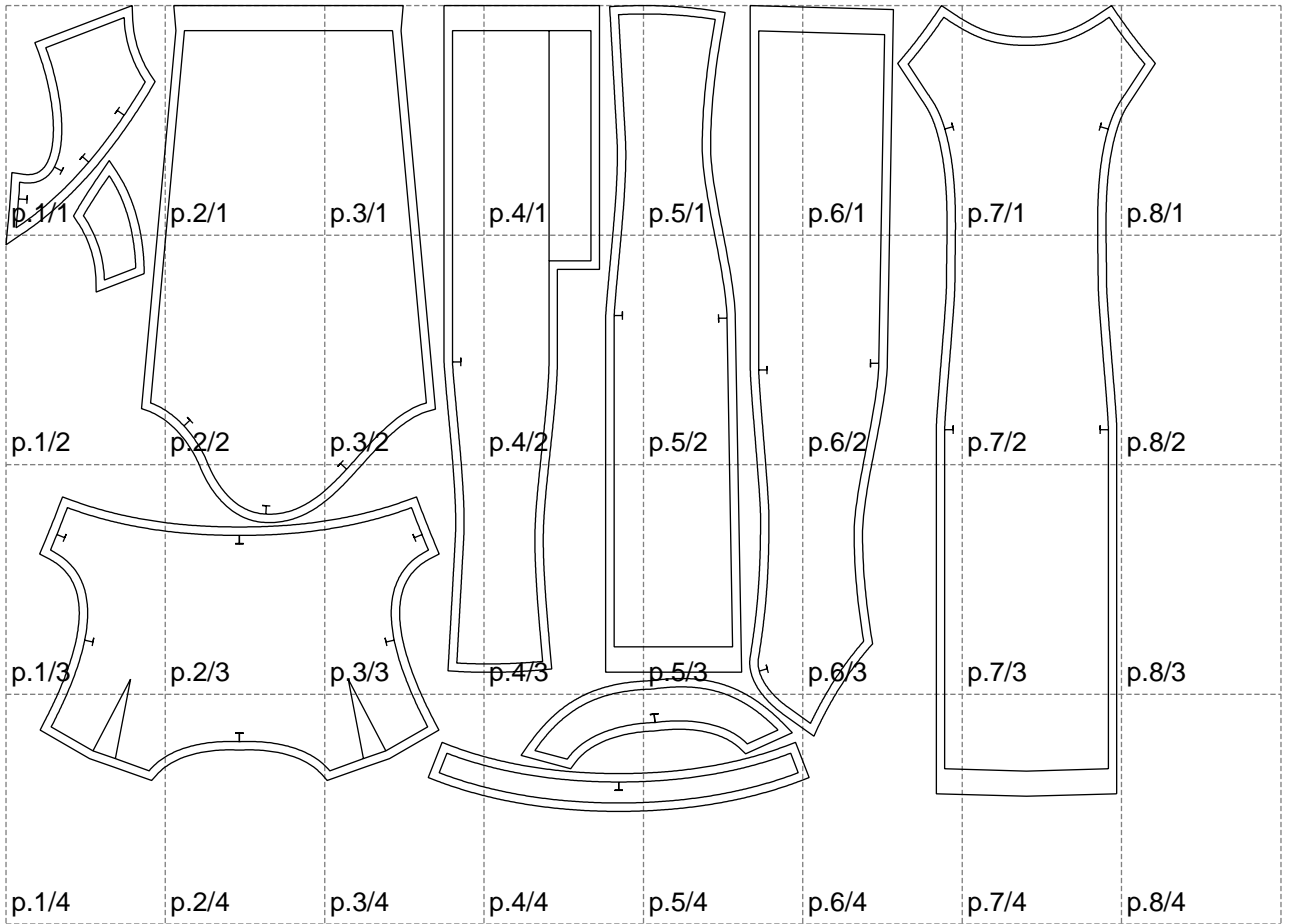

Not for print

Paper size: A4, size:1368.97 x959.57 mm

# Example

size:1499.00 x1412.96 mm

Maneken =1 ver.0

rz\_1=170

rz\_16=88

rz\_17=75.6

rz\_18=67.6

rz\_19=96

rz\_20=94.6

---

. . . . .  
. . . . .  
. . . . .