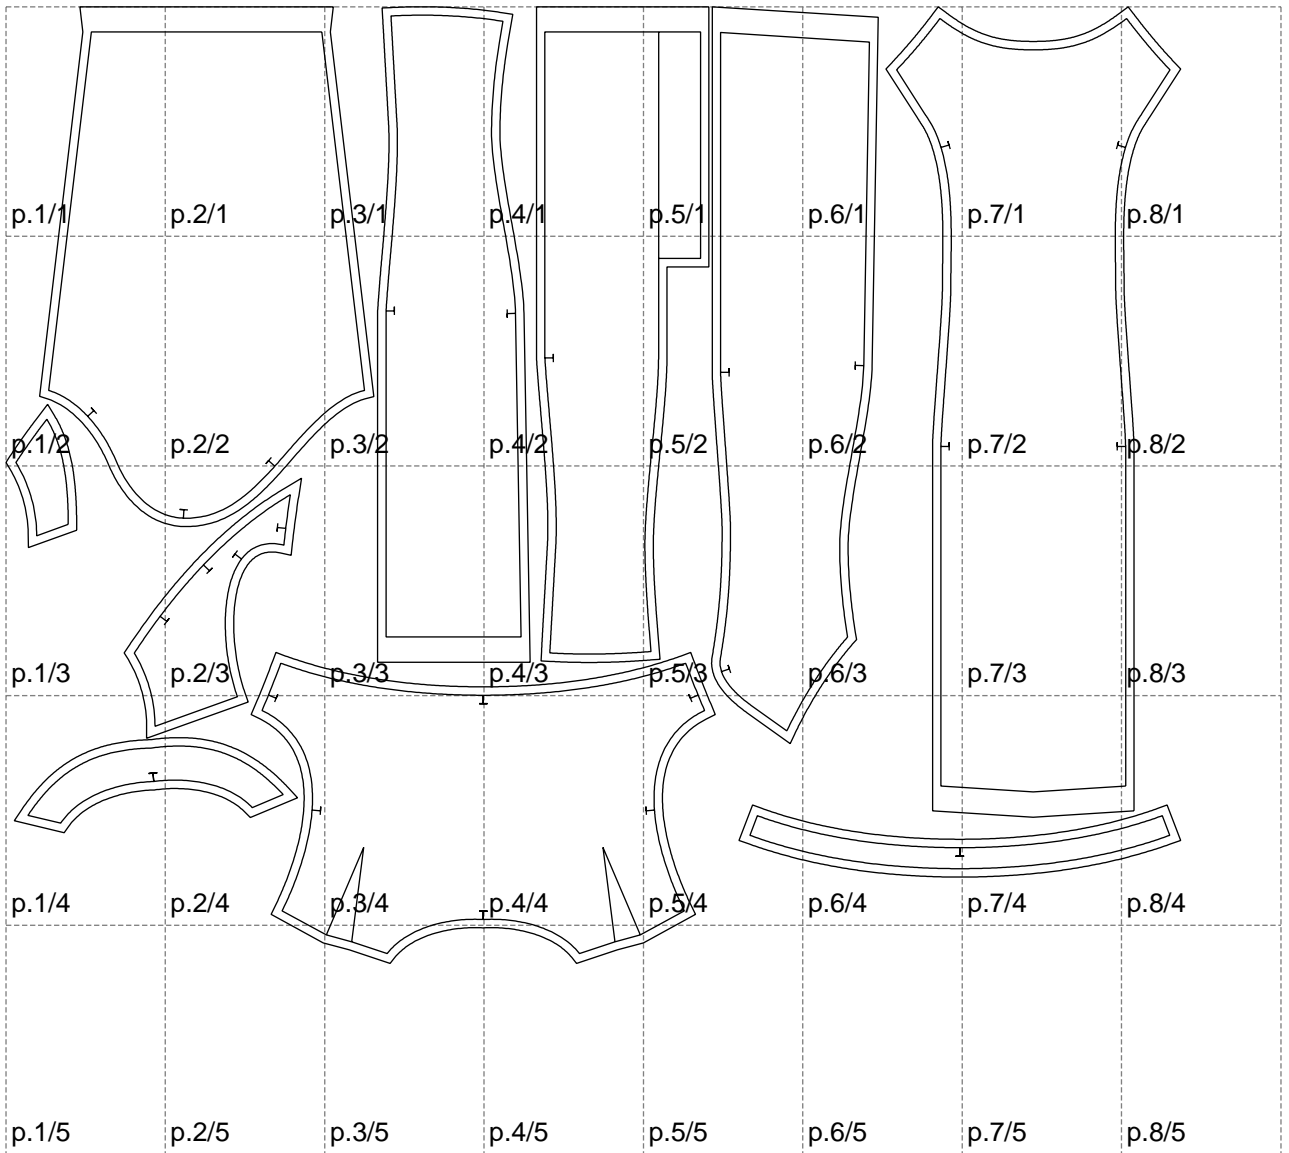

Not for print

Paper size: A4, size:1399.00 x1139.04 mm

# Example

size:1499.00 x1779.34 mm

Maneken =1 ver.0

rz\_1=170

rz\_16=104

rz\_17=88.9

rz\_18=84.4

rz\_19=112

rz\_20=109.3

---

. . . . .  
. . . . .  
. . . . .