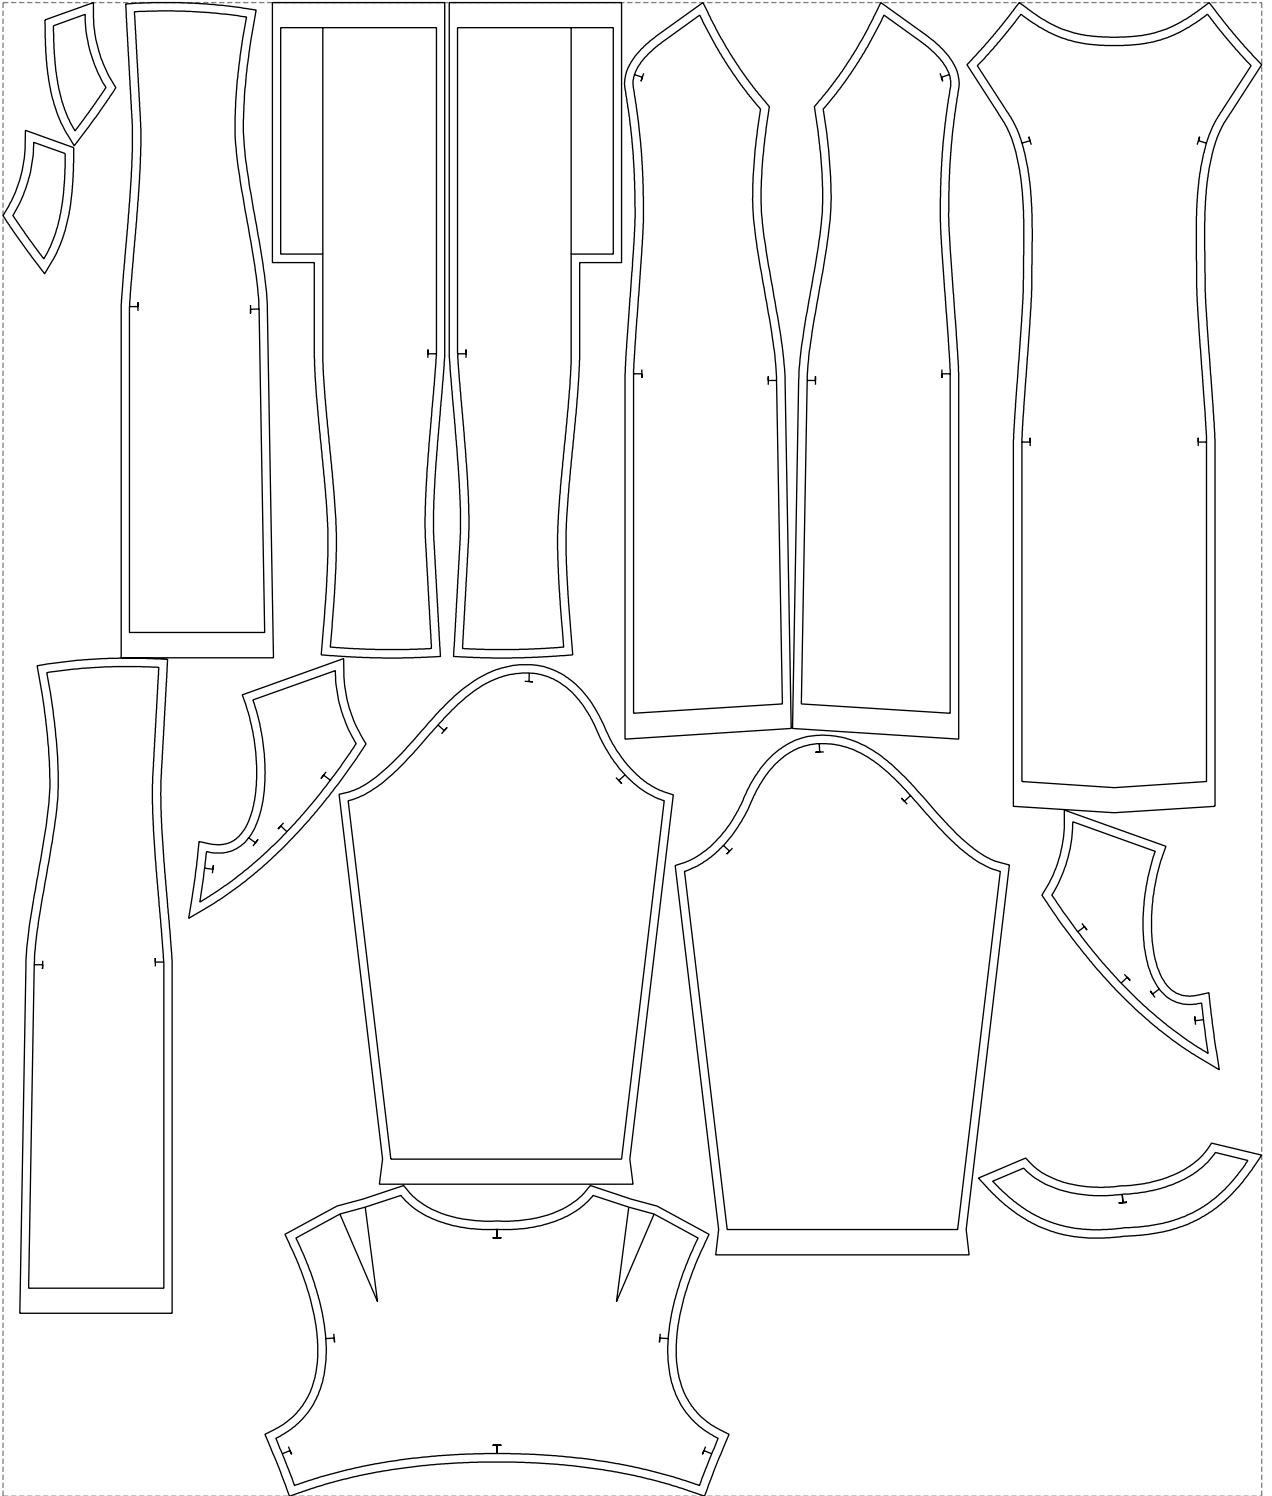

Not for print

Paper size: A4, size:1399.00 x1139.04 mm

# Example

size:1499.00 x1779.34 mm

Maneken =1 ver.0

rz\_1=170

rz\_16=104

rz\_17=88.9

rz\_18=84.4

rz\_19=112