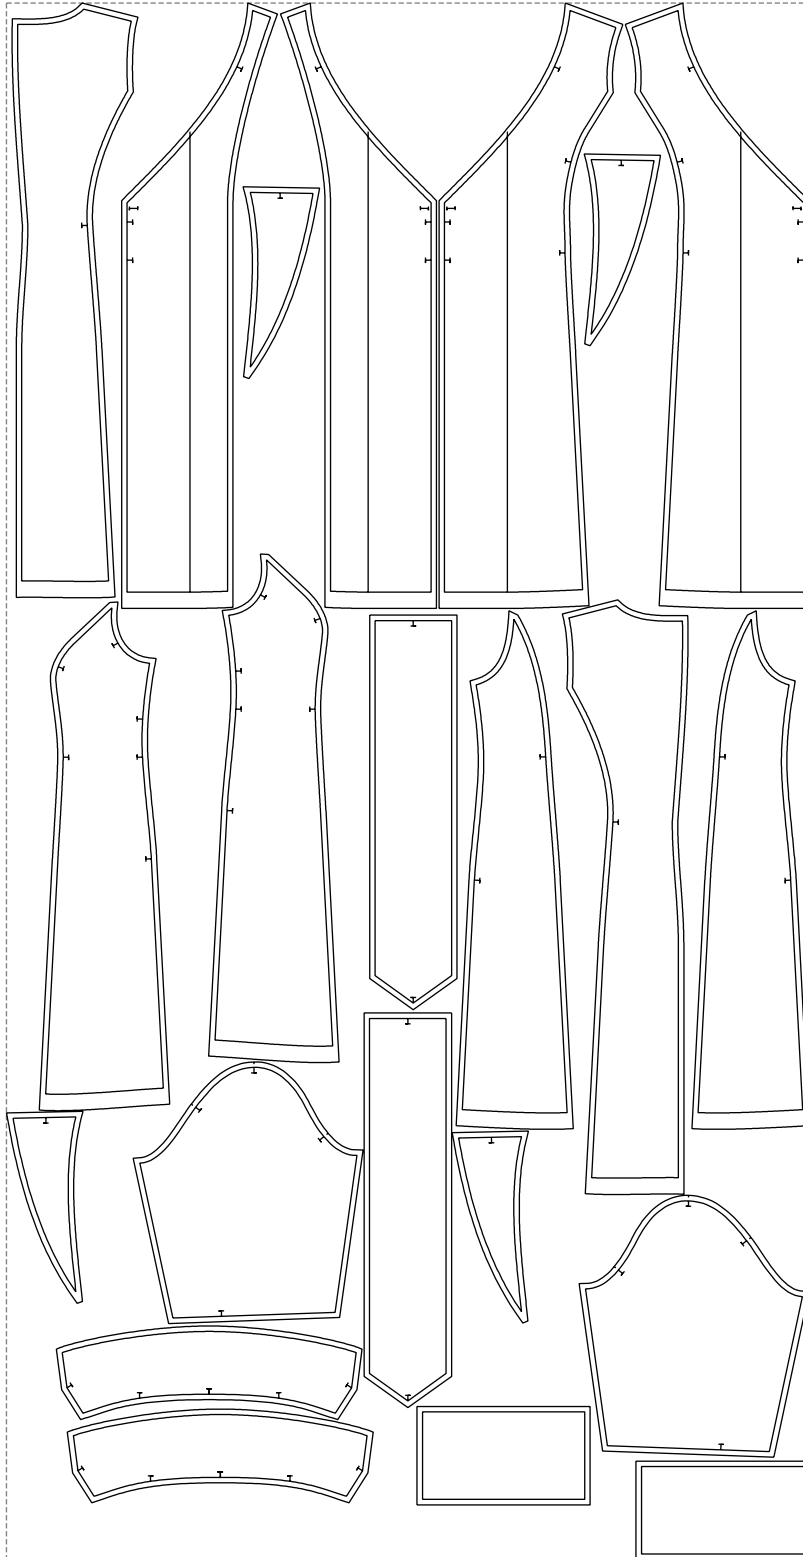

Not for print

Paper size: A4, size:1388.93 x1439.28 mm

# Example

size:1468.79 x2849.41 mm

Maneken =1 ver.0

rz\_1=170

rz\_16=104

rz\_17=88.9

rz\_18=84.4

rz\_19=112