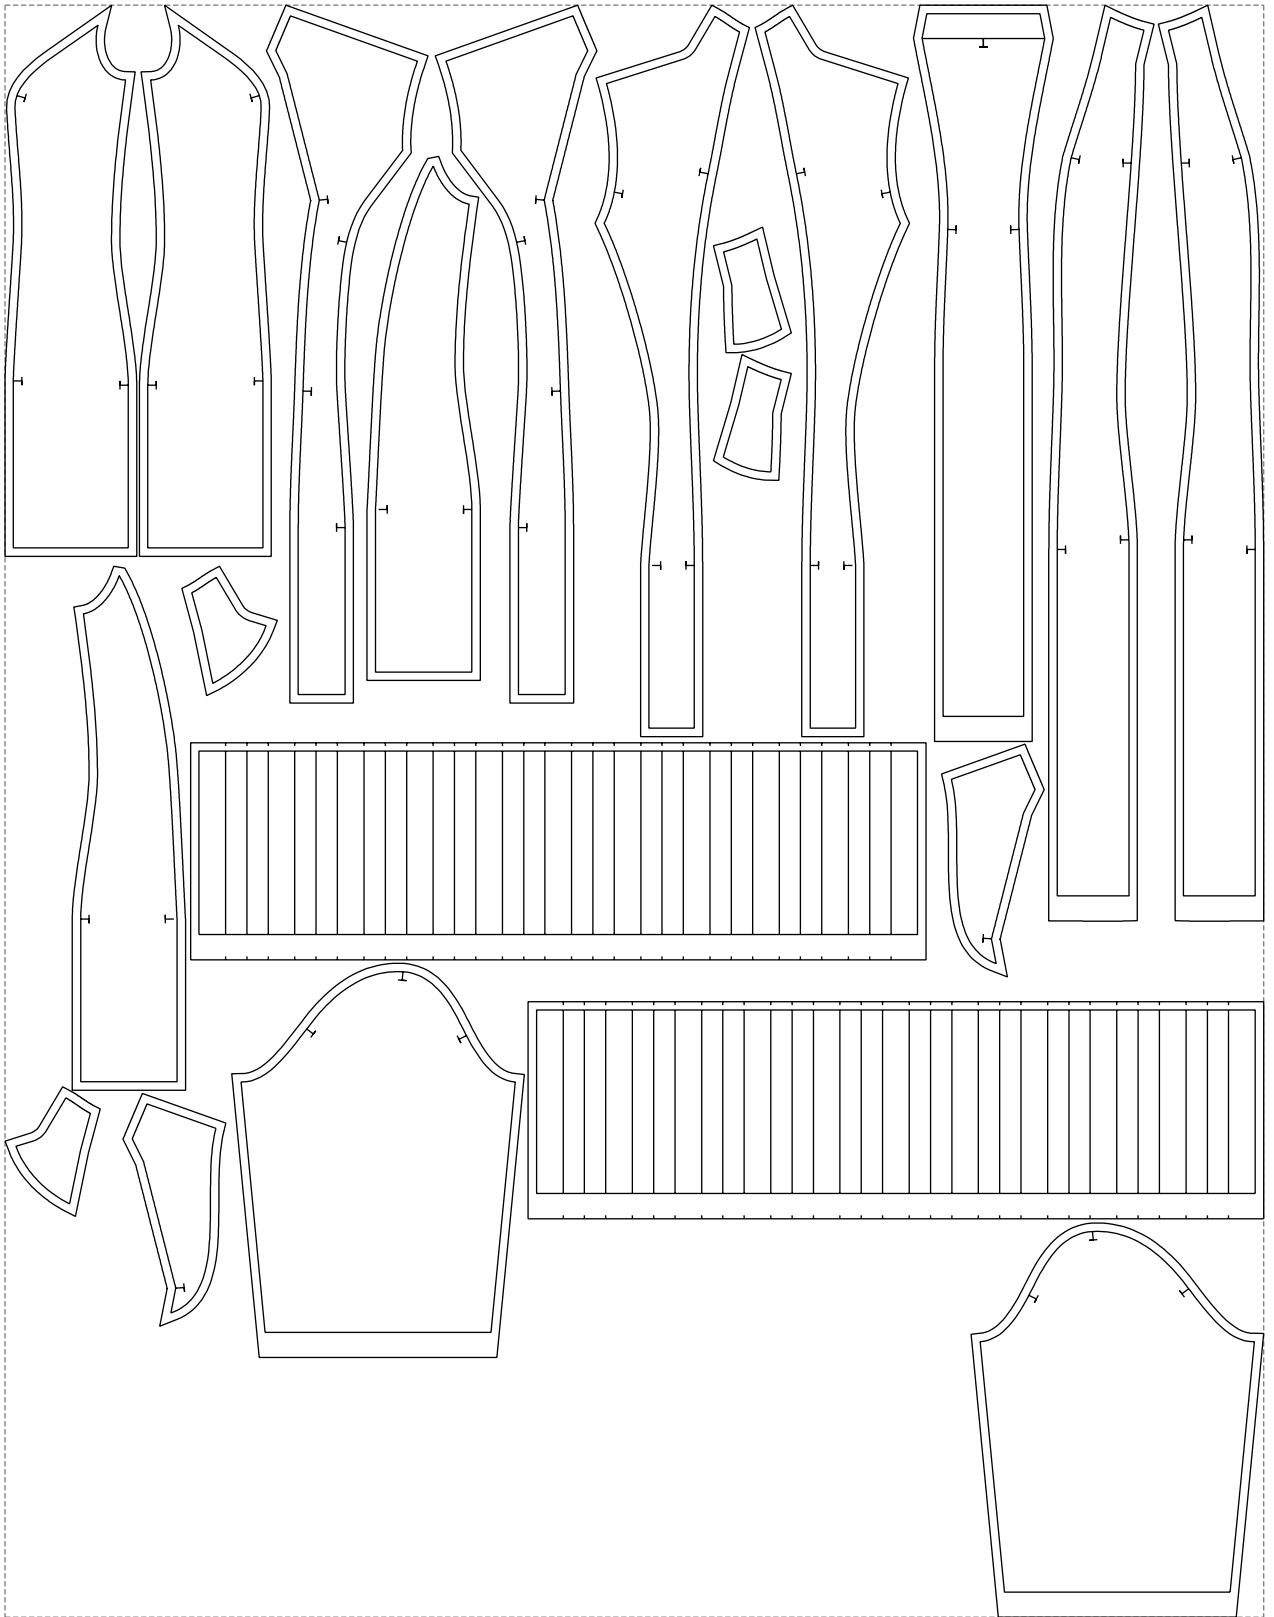

Not for print

Paper size: A4, size:1399.00 x1096.82 mm

# Example

size:1499.00 x1920.19 mm

Maneken =1 ver.0

rz\_1=170

rz\_16=88

rz\_17=75.6

rz\_18=67.6

rz\_19=96