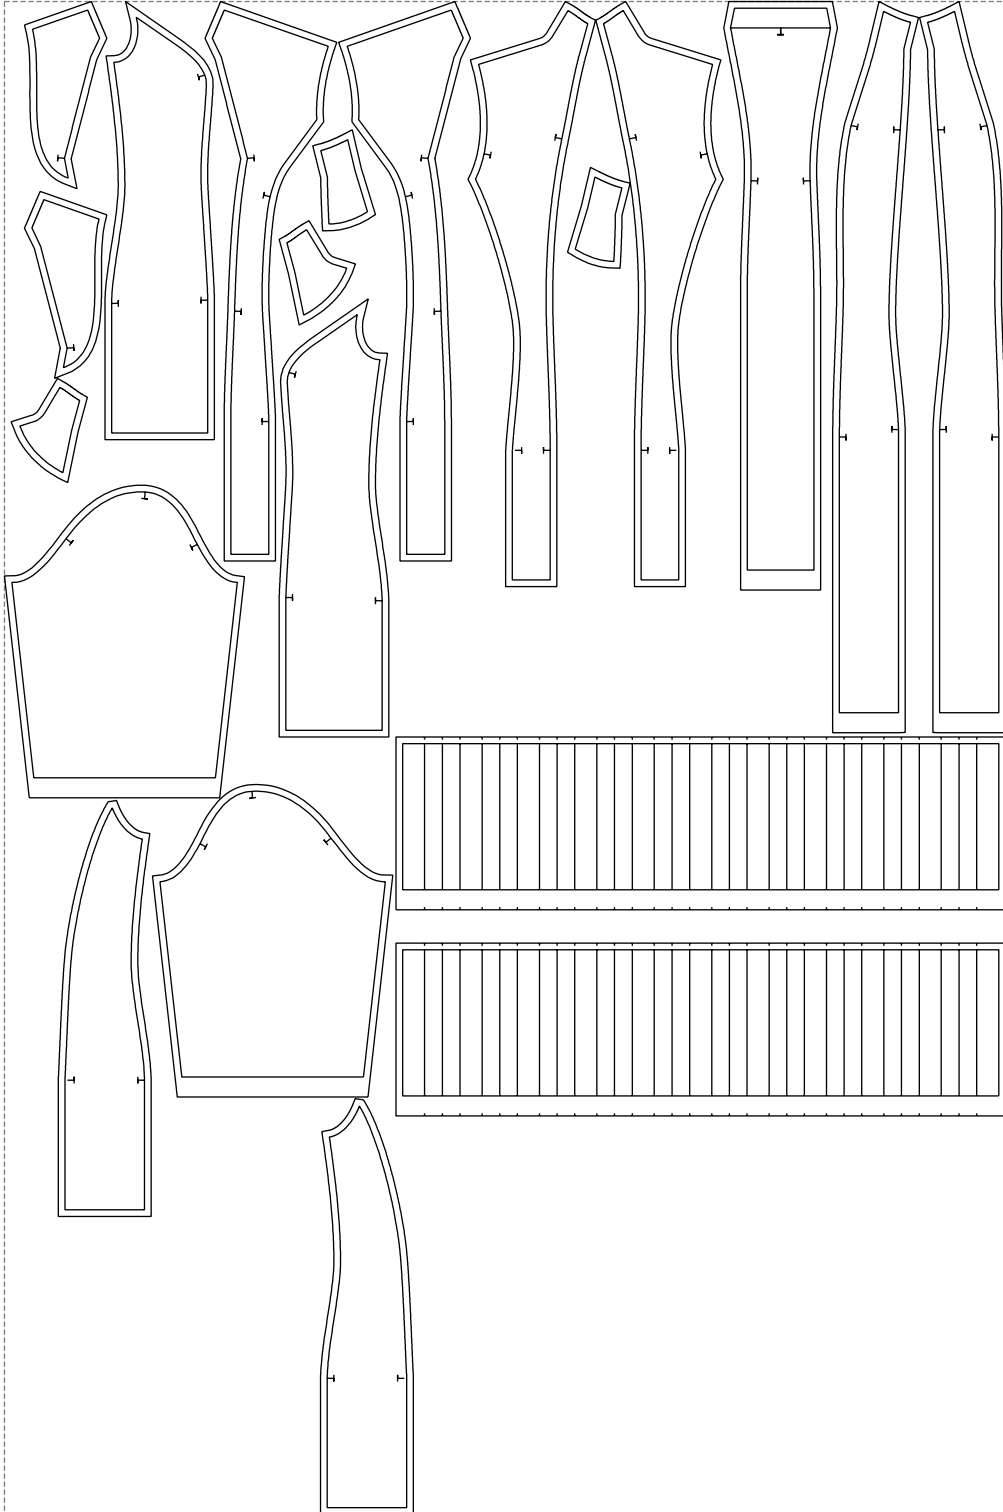

Not for print

Paper size: A4, size:1399.00 x1105.29 mm

# Example

size:1499.00 x2266.10 mm

Maneken =1 ver.0

rz\_1=170

rz\_16=92

rz\_17=78.8

rz\_18=71.8

rz\_19=100

rz\_20=98.1

---

. . . . .  
. . . . .  
. . . . .