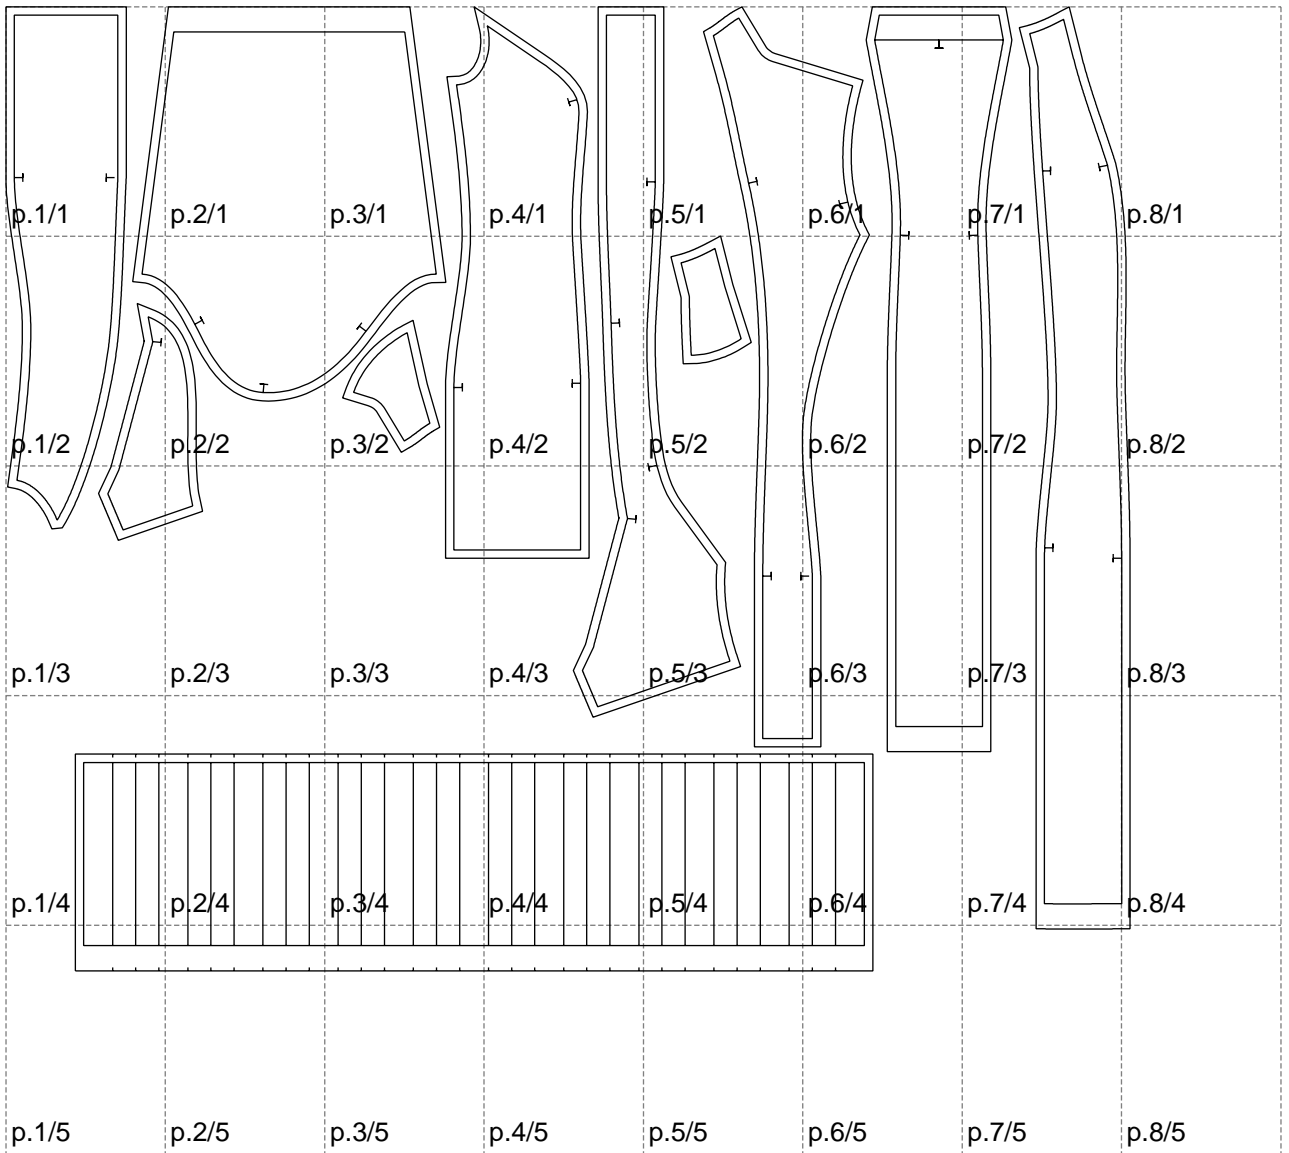

Not for print

Paper size: A4, size:1338.73 x1147.95 mm

# Example

size:1499.00 x1939.42 mm

Maneken =1 ver.0

rz\_1=170

rz\_16=96

rz\_17=82

rz\_18=76

rz\_19=104

rz\_20=101.8

---

. . . . .  
. . . . .  
. . . . .