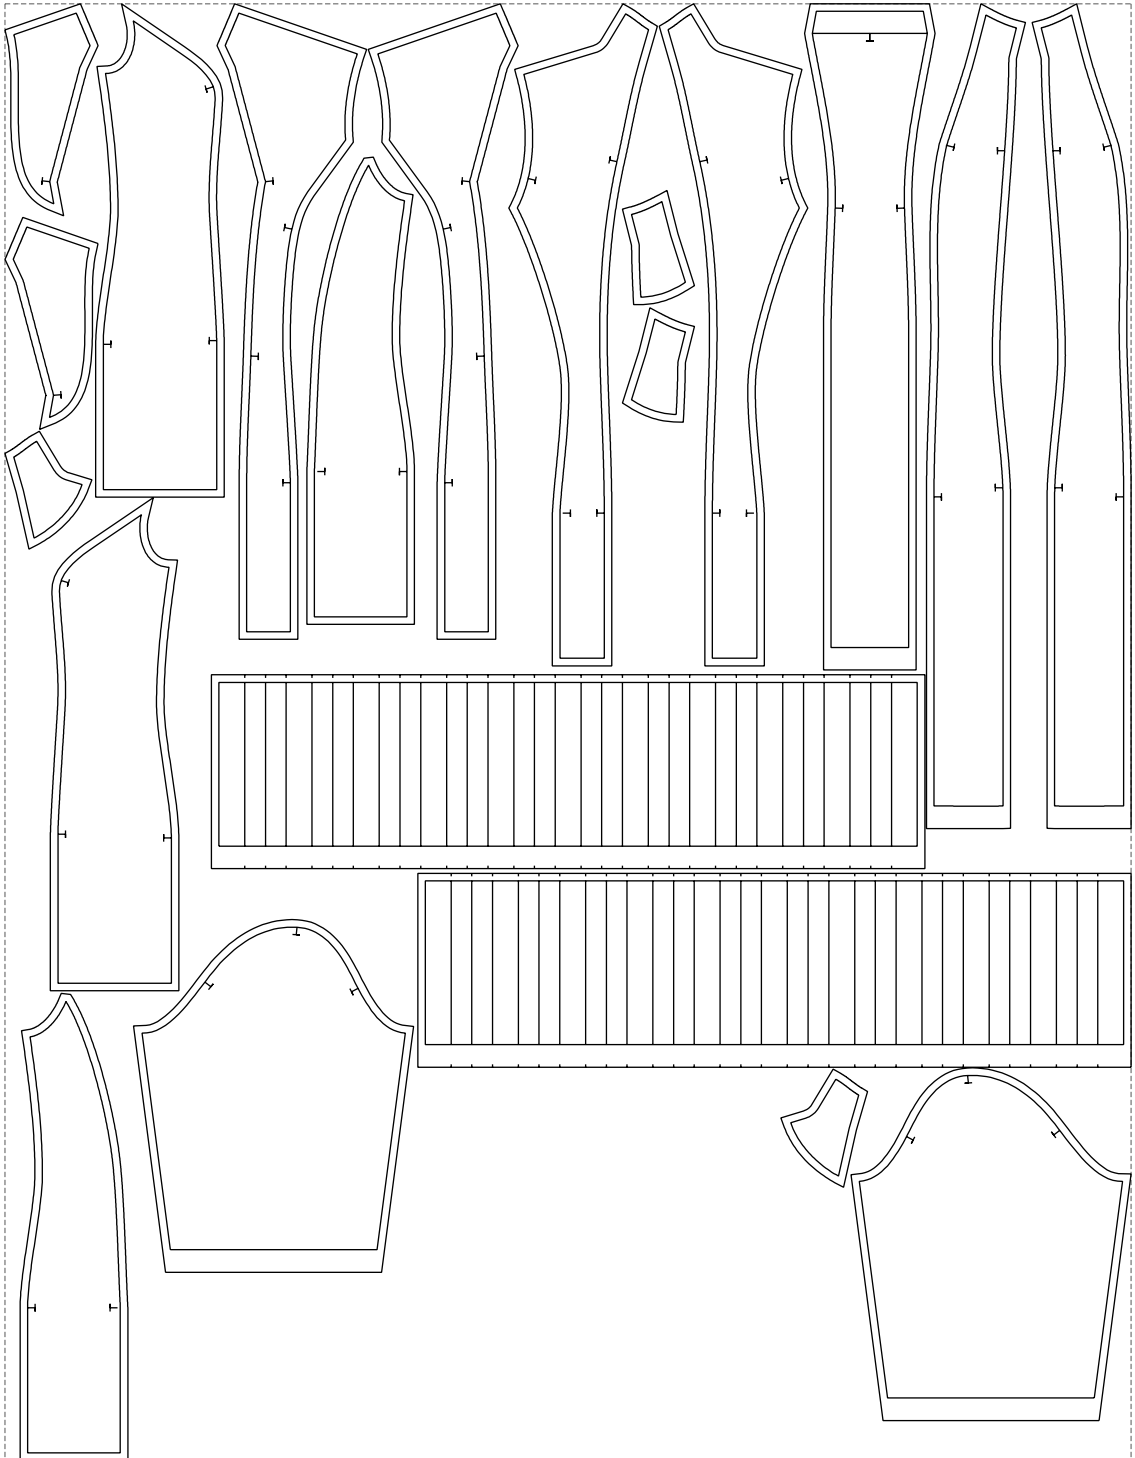

Not for print

Paper size: A4, size:1338.73 x1147.95 mm

# Example

size:1499.00 x1939.42 mm

Maneken =1 ver.0

rz\_1=170

rz\_16=96

rz\_17=82

rz\_18=76

rz\_19=104

rz\_20=101.8

---

. . . . .  
. . . . .  
. . . . .